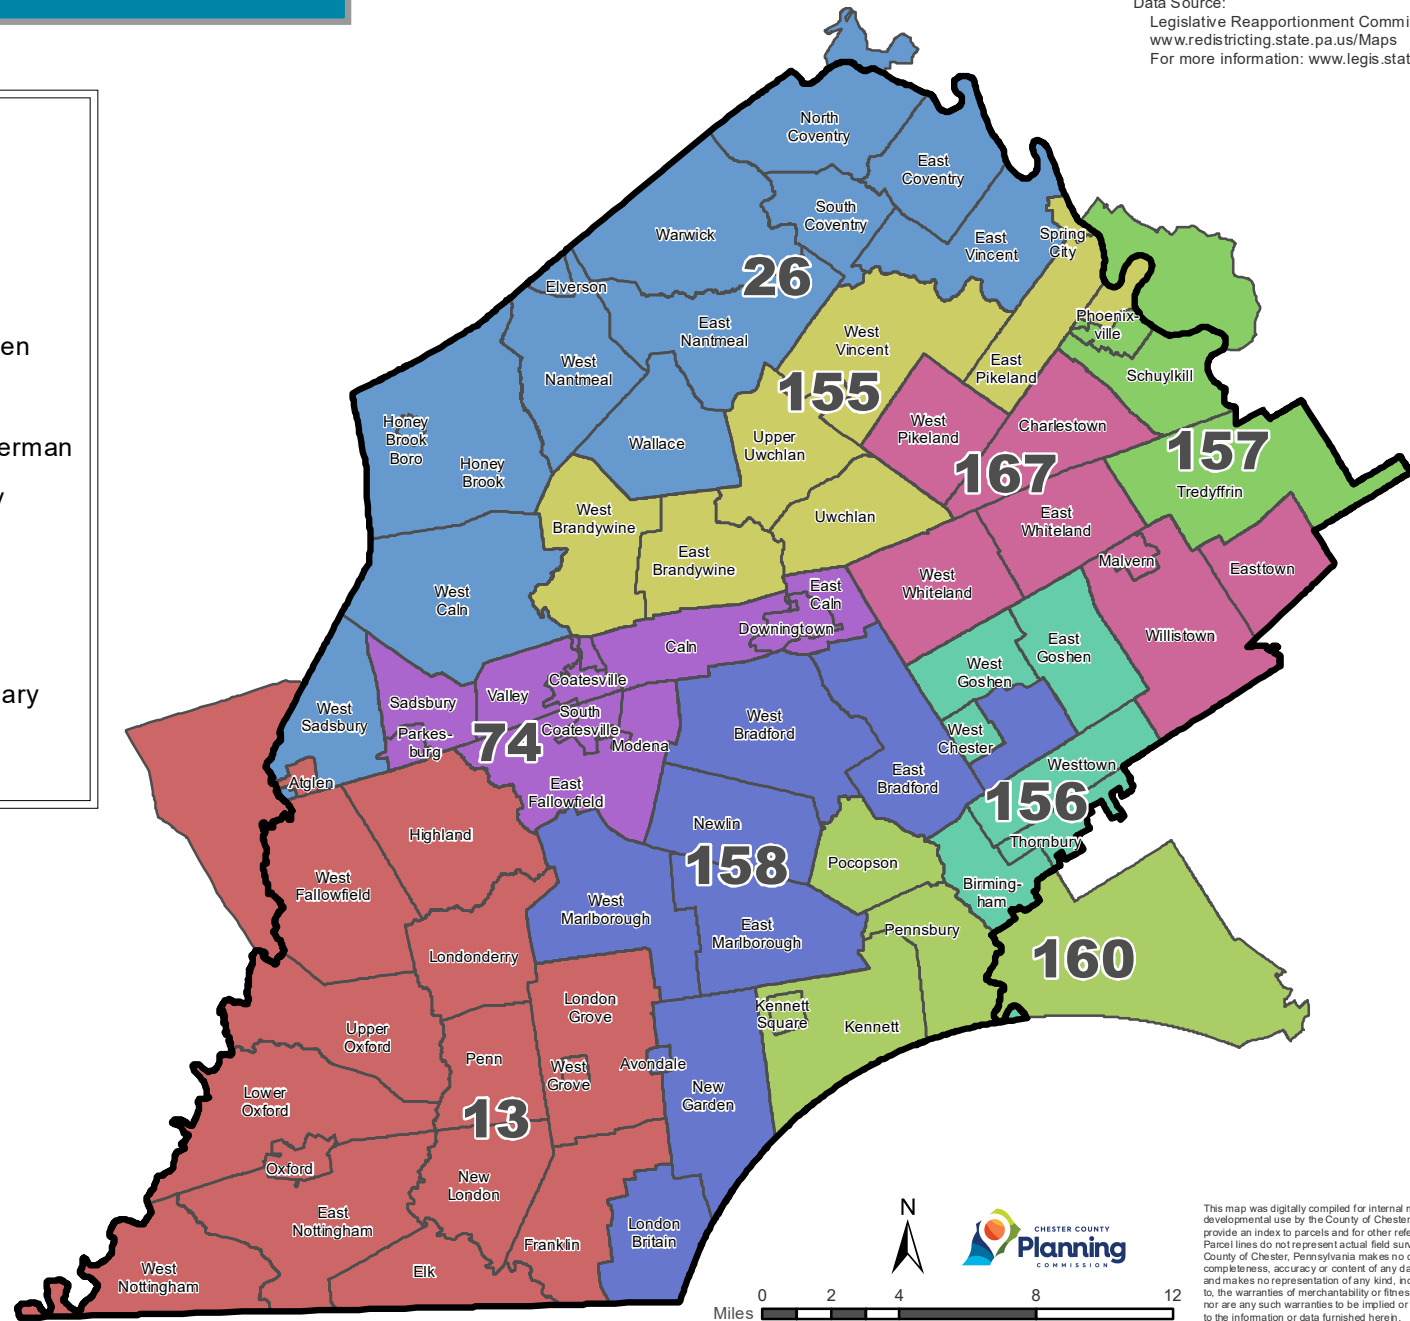

Pennsylvania House Districts

Chester County Planning Commission Map Series

Prepared by:
Chester County Planning Commission, 2021
www.chescoplanning.org/resources/mappallery.cfm

Data Source:
Legislative Reapportionment Committee, May 2013
www.redistricting.state.pa.us/Maps
For more information: www.legis.state.pa.us

House Districts

- 13 - John A. Lawrence
- 26 - Tim Hennessey
- 74 - Dan Williams
- 155 - Danielle Friel Otten
- 156 - Dianne Herrin
- 157 - Melissa L. Shusterman
- 158 - Christina Sappey
- 160 - Craig Williams
- 167 - Kristine Howard

Chester County Boundary

Municipalities