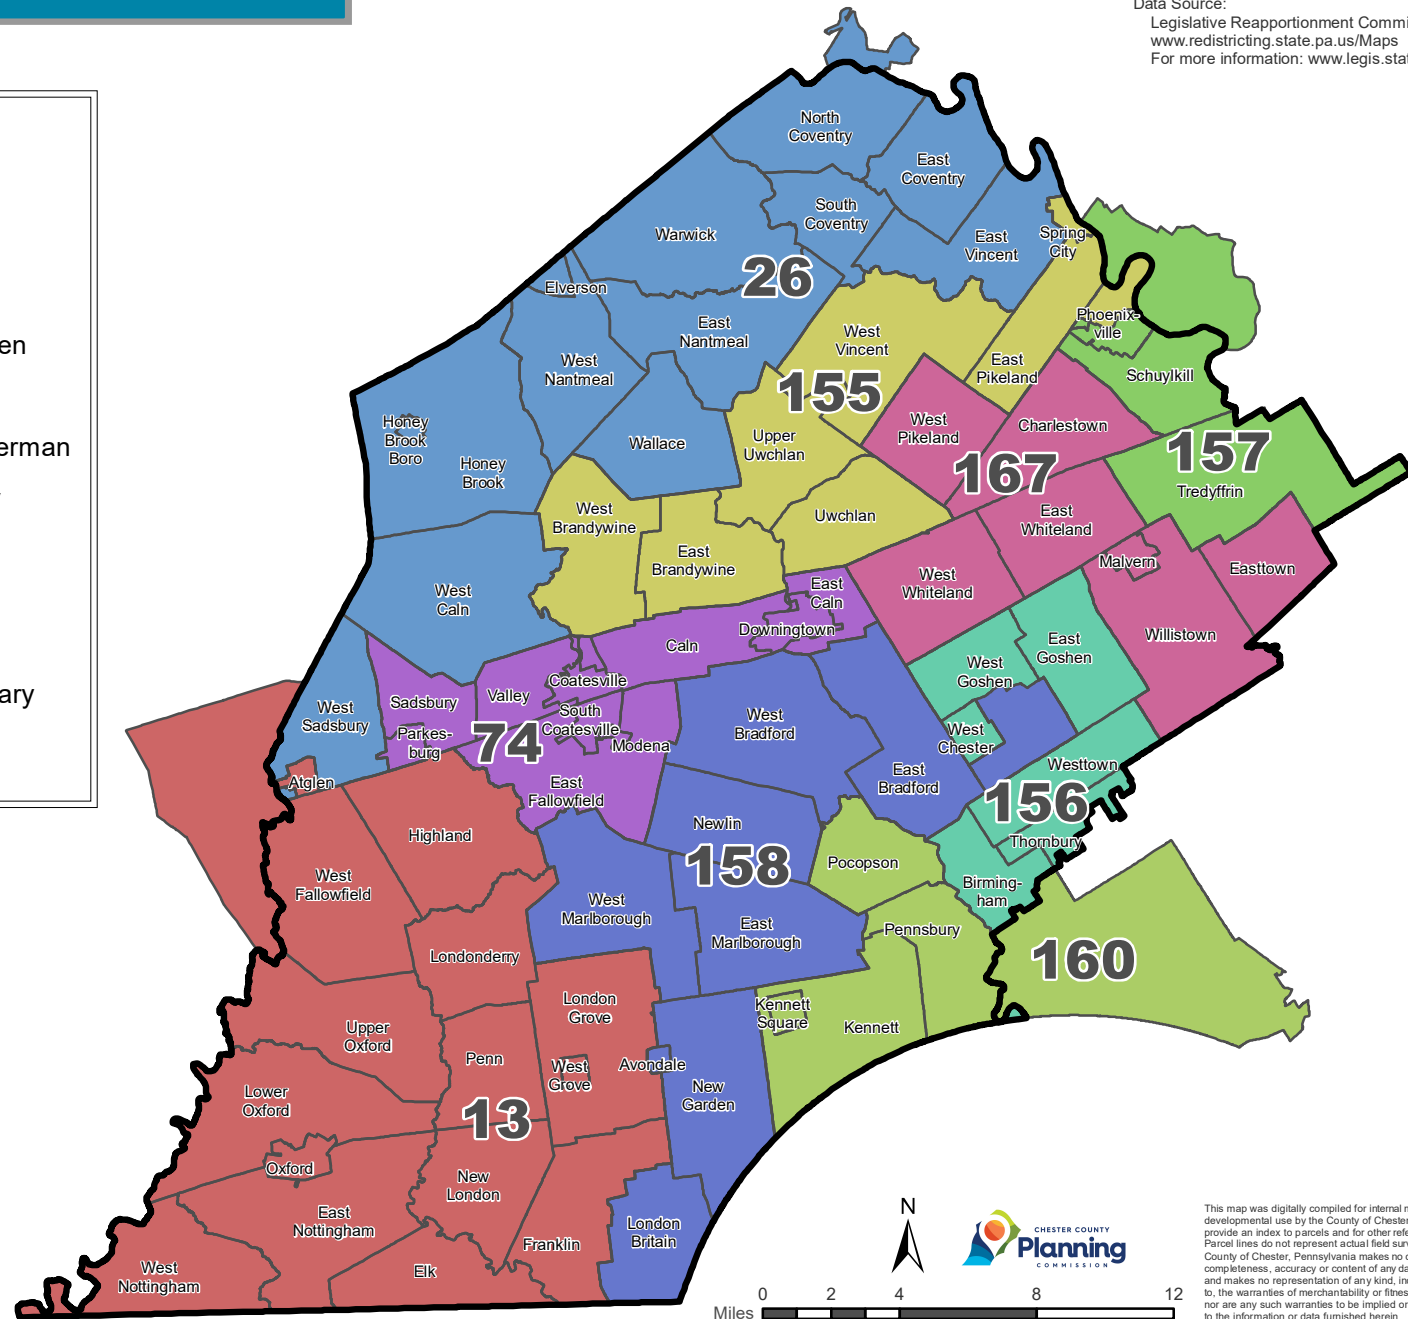

Pennsylvania House Districts

Chester County Planning Commission Map Series

Prepared by:
Chester County Planning Commission, 2018
www.chescoplanning.org/resources/mapgallery.cfm

Data Source:
Legislative Reapportionment Committee, May 2013
www.redistricting.state.pa.us/Maps
For more information: www.legis.state.pa.us

House Districts

- 13 - John A. Lawrence
- 26 - Tim Hennessey
- 74 - Dan Williams
- 155 - Danielle Friel Otten
- 156 - Carolyn Comitta
- 157 - Melissa L. Shusterman
- 158 - Christina Sappey
- 160 - Stephen Barrar
- 167 - Kristine Howard

- Chester County Boundary
- Municipalities