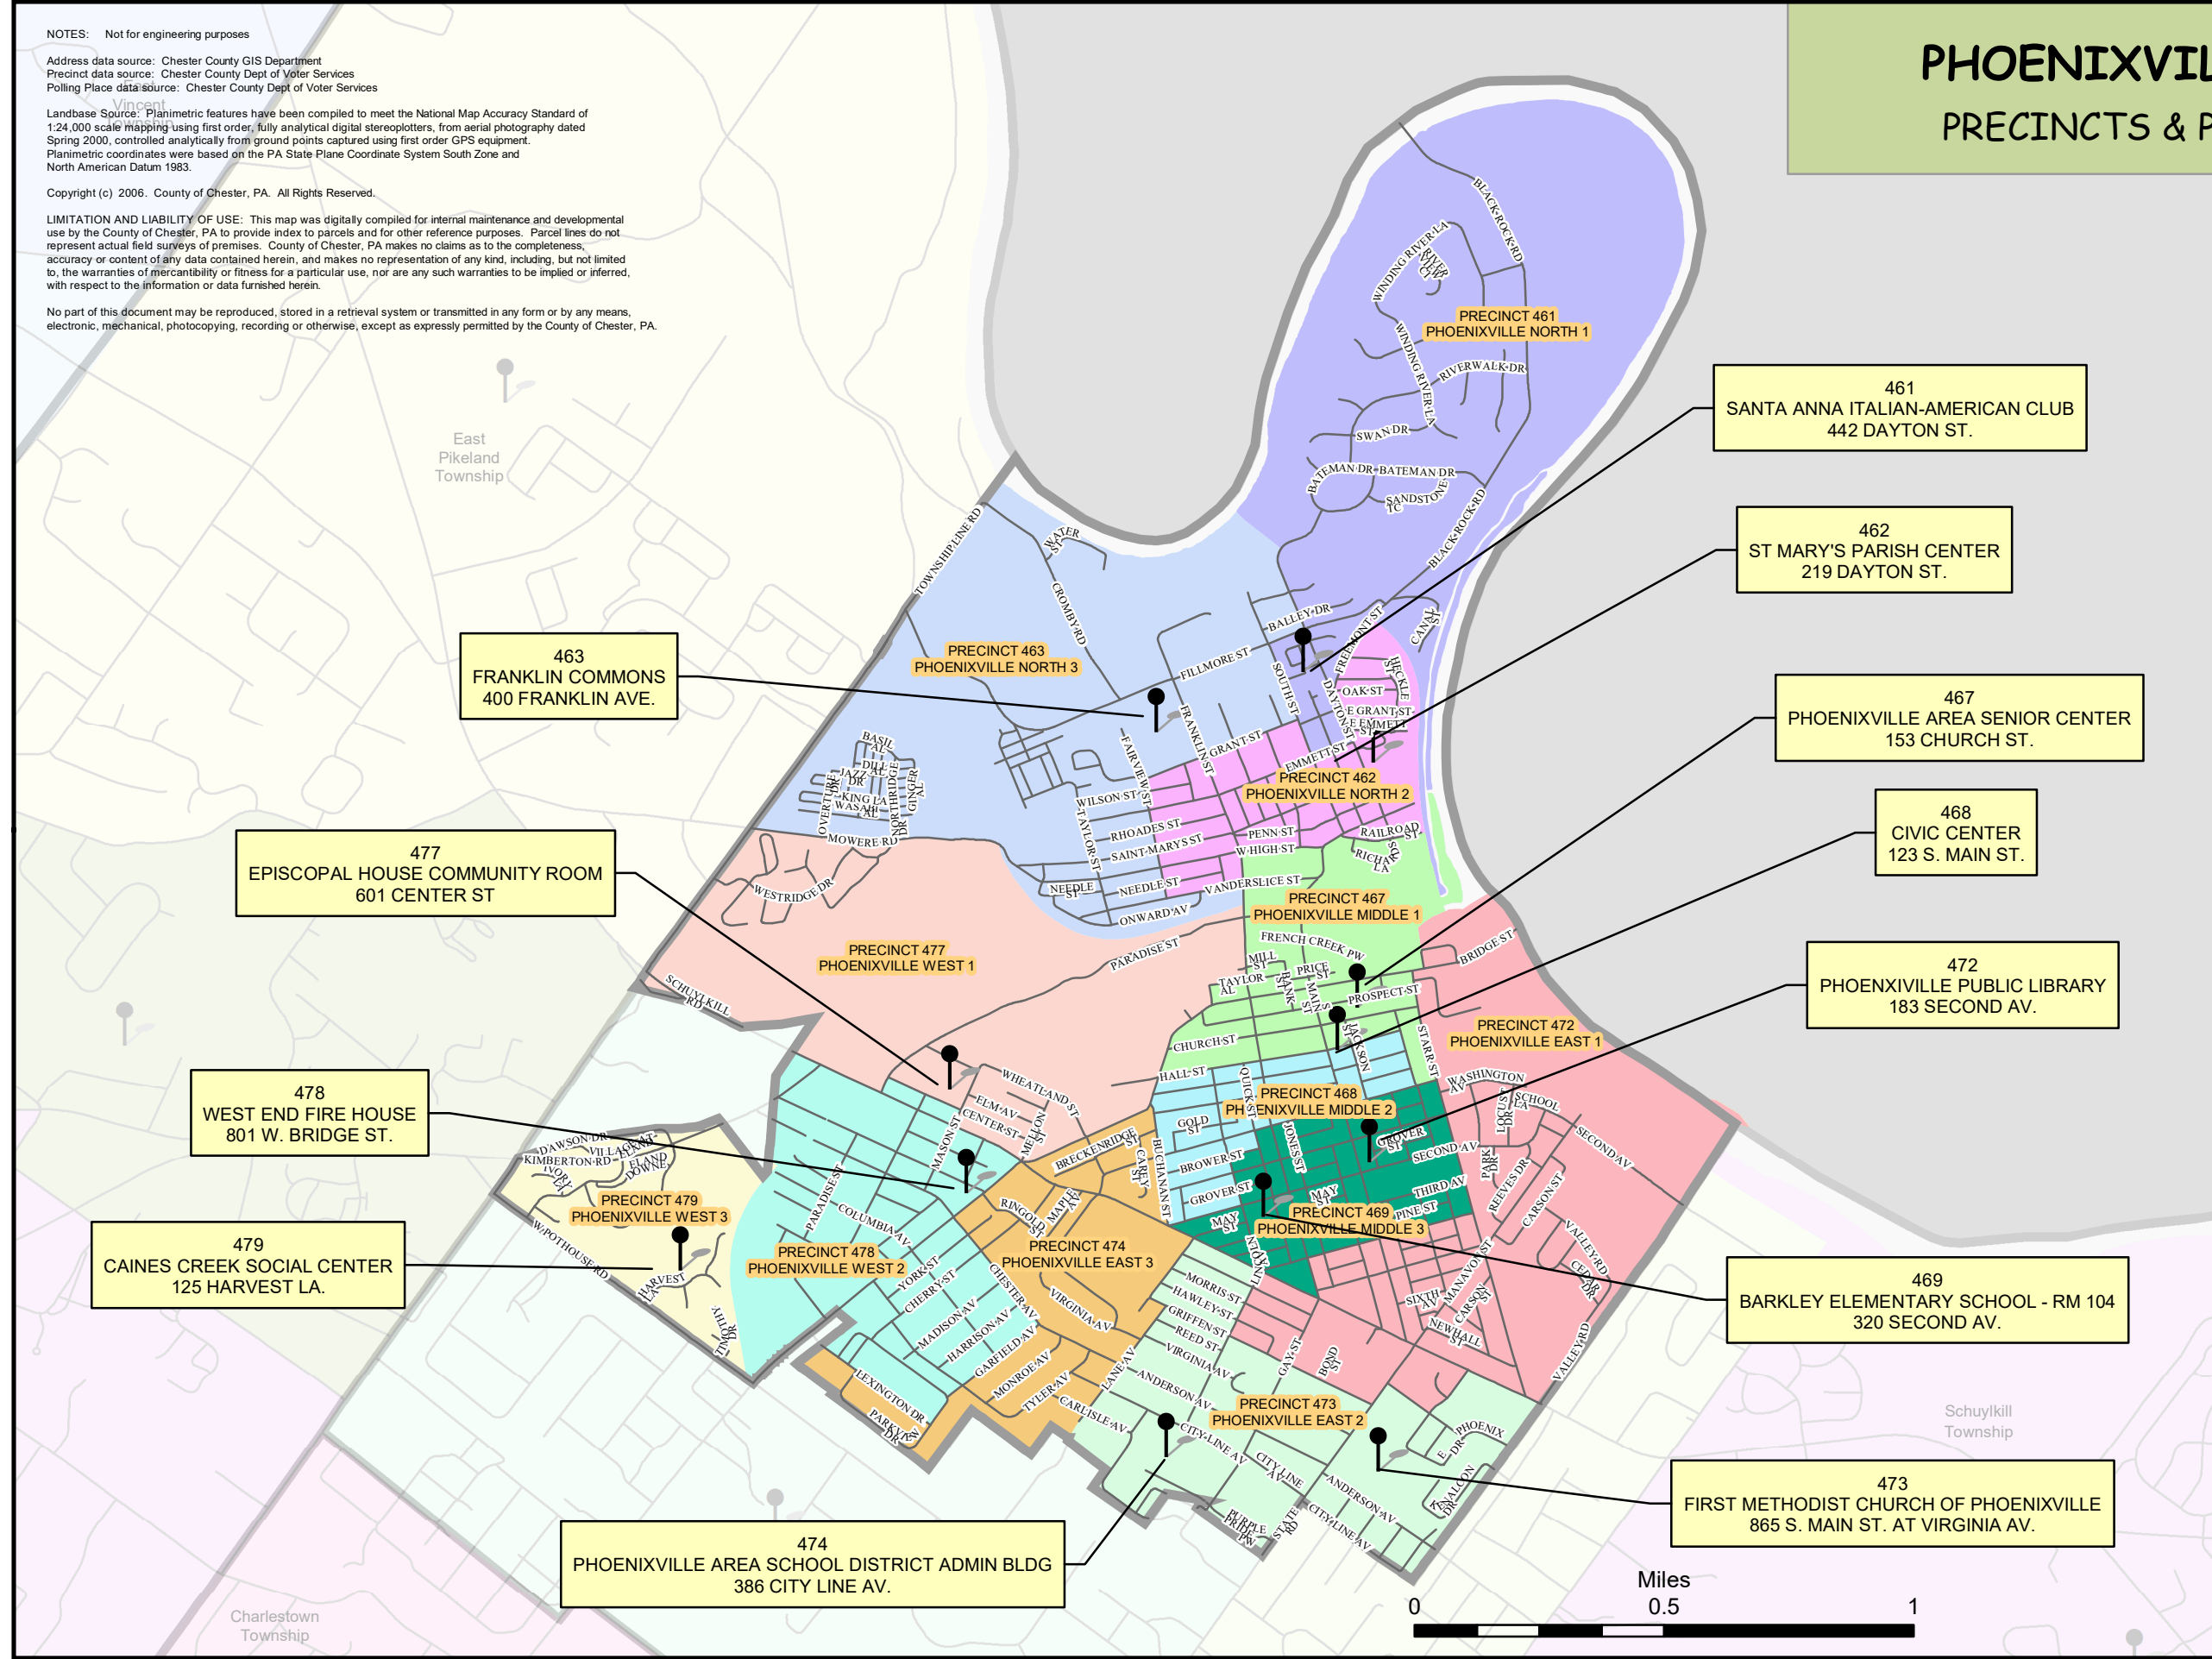

NOTES: Not for engineering purposes

PHOENIXVILLE BOROUGH PRECINCTS & POLLING PLACES

Legend

POLLING LOCATIONS

ROADS

PRECINCTS

PRECINCT NUMBER
PRECINCT NAME

PRECINCT NUMBER
POLLING PLACE NAME
POLLING PLACE ADDRESS

For election results, polling location changes, or any other election related information, visit the Chester County Dept. of Voter Services website at <http://www.chesco.org/index.aspx?nid=156>

461
SANTA ANNA ITALIAN-AMERICAN CLUB
442 DAYTON ST.

462
ST MARY'S PARISH CENTER
219 DAYTON ST.

467
PHOENIXVILLE AREA SENIOR CENTER
153 CHURCH ST.

468
CIVIC CENTER
123 S. MAIN ST.

472
PHOENIXVILLE PUBLIC LIBRARY
183 SECOND AV.

469
BARKLEY ELEMENTARY SCHOOL - RM 104
320 SECOND AV.

473
FIRST METHODIST CHURCH OF PHOENIXVILLE
865 S. MAIN ST. AT VIRGINIA AV.

463
FRANKLIN COMMONS
400 FRANKLIN AVE.

477
EPISCOPAL HOUSE COMMUNITY ROOM
601 CENTER ST

478
WEST END FIRE HOUSE
801 W. BRIDGE ST.

479
CAINES CREEK SOCIAL CENTER
125 HARVEST LA.

474
PHOENIXVILLE AREA SCHOOL DISTRICT ADMIN BLDG
386 CITY LINE AV.