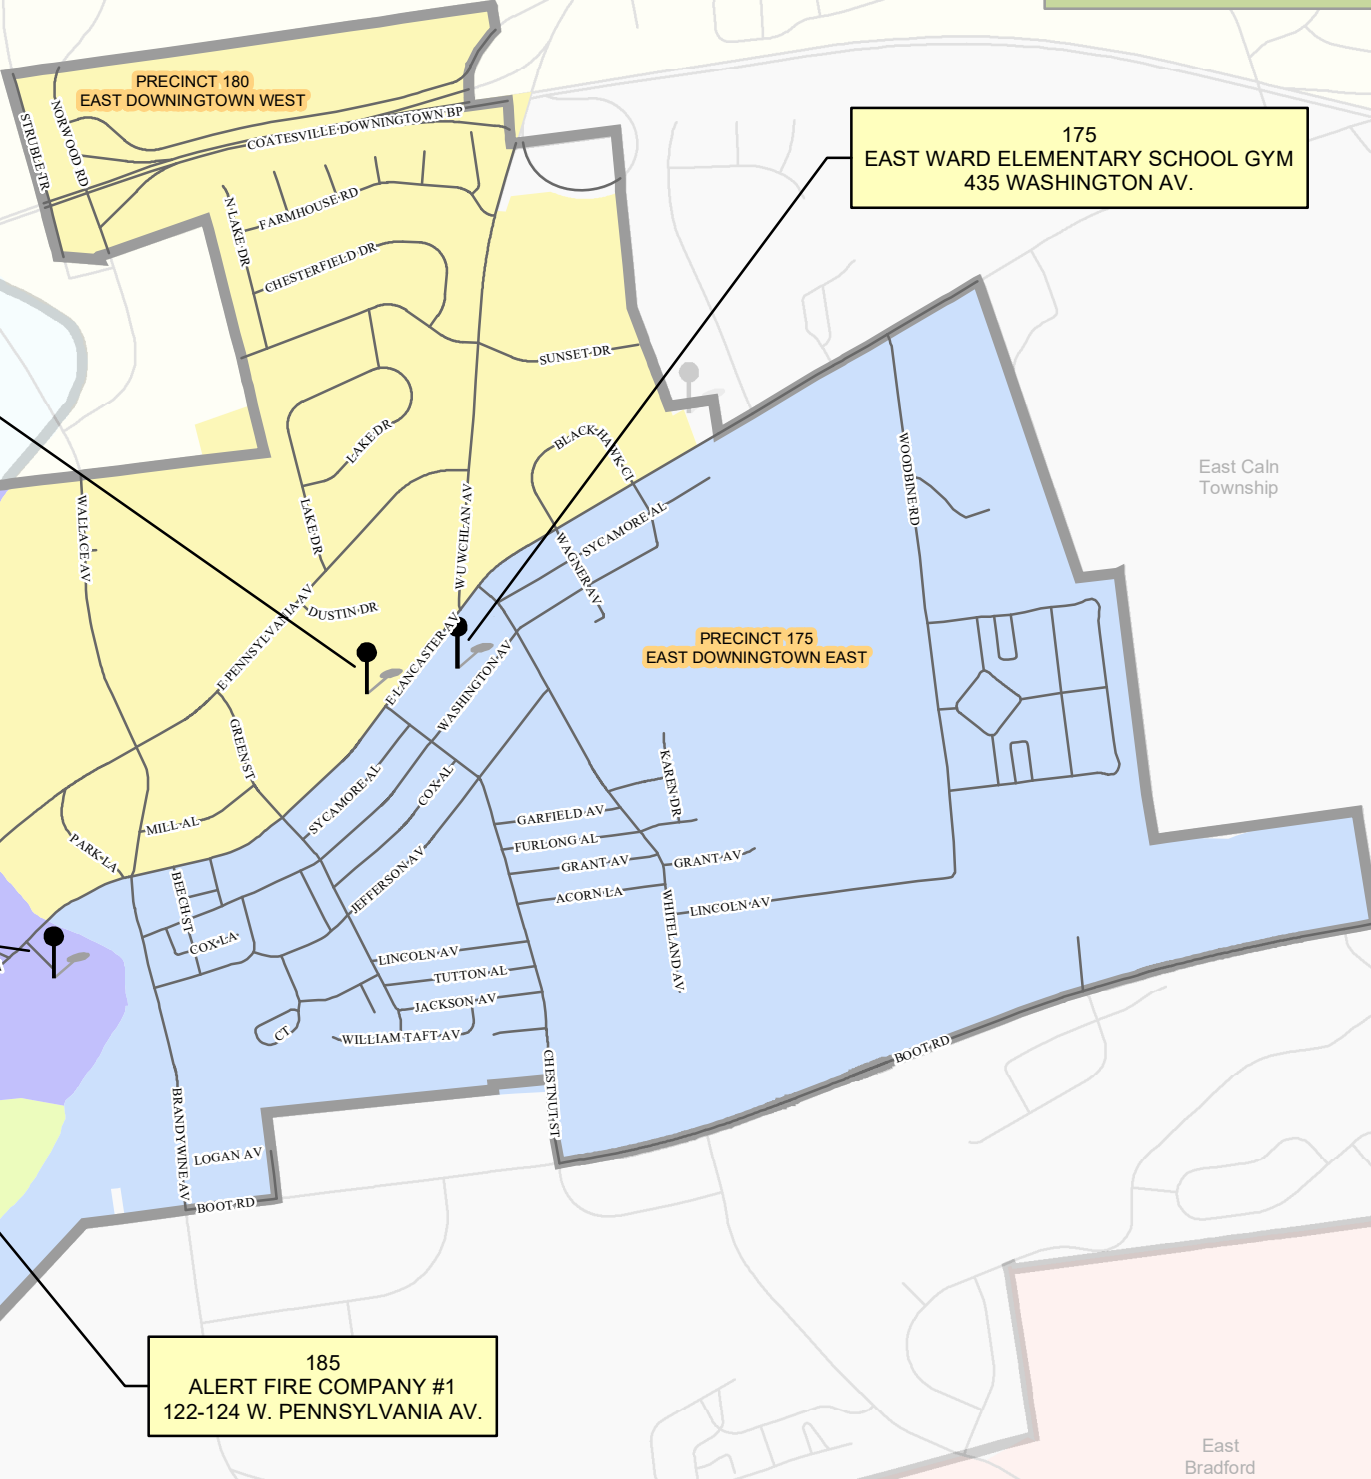

NOTES: Not for engineering purposes

Copyright (c) 2006, County of Chester, PA. All Rights Reserved.

DOWNINGTOWN BOROUGH

PRECINCTS & POLLING PLACES

Legend

POLLING PLACES

ROADS

PRECINCTS

PRECINCT NUMBER
PRECINCT NAME

PRECINCT NUMBER
POLLING PLACE NAME
POLLING PLACE ADDRESS

For election results, polling location changes, or any other election related information, visit the Chester County Dept. of Voter Services website at <http://www.chesco.org/index.aspx?nid=156>

East Brandywine Township

East Cain Township

Cain Township

East Bradford Township

West Bradford Township

180
ST JAMES EPISCOPAL CHURCH
COMMON ROOM
409 E. LANCASTER AV.

190
DOWNINGTOWN BOROUGH HALL
4 W. LANCASTER AV.

185
ALERT FIRE COMPANY #1
122-124 W. PENNSYLVANIA AV.

175
EAST WARD ELEMENTARY SCHOOL GYM
435 WASHINGTON AV.

PRECINCT 185
WEST DOWNINGTOWN NORTH

PRECINCT 175
EAST DOWNINGTOWN EAST

PRECINCT 190
WEST DOWNINGTOWN SOUTH

PRECINCT 180
EAST DOWNINGTOWN WEST