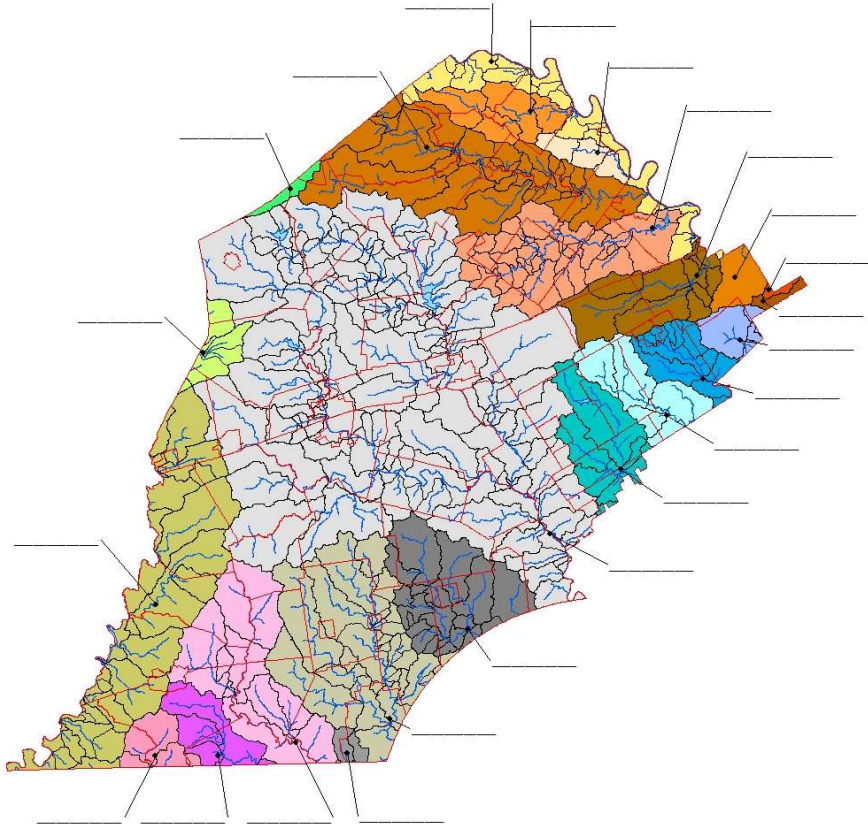

# Chester County Watersheds

## Legend

- Chesapeake Bay Tributaries
- Christina River Tributaries
- Schuylkill River Tributaries
- Delaware River Tributaries
- Susquehanna River Tributaries

**CHRIS RODRIGUEZ**

Date: 5/30/2019