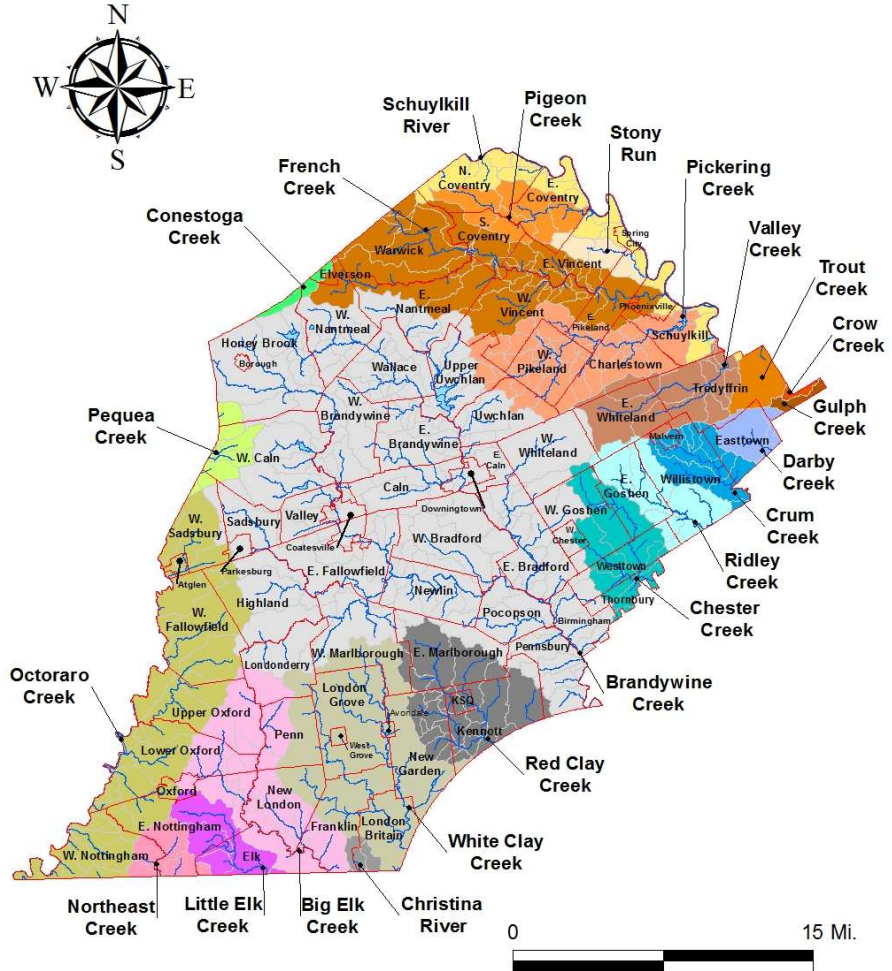

# Chester County Watersheds

## Legend

### Chester County Watershed

- Big Elk Creek
- Brandywine Creek
- Chester Creek

- Christina River
- French Creek
- Gulph Creek
- Little Elk Creek
- Northeast Creek
- Octoraro Creek

- Pigeon Creek
- Red Clay Creek
- Ridley Creek

- Pequea Creek
- Pickering Creek
- Pigeon Creek
- Red Clay Creek
- Ridley Creek

- Schuylkill River
- Stony Run
- Trout Creek
- Valley Creek
- White Clay Creek

*Chris Rodriguez*  
5/30/2019