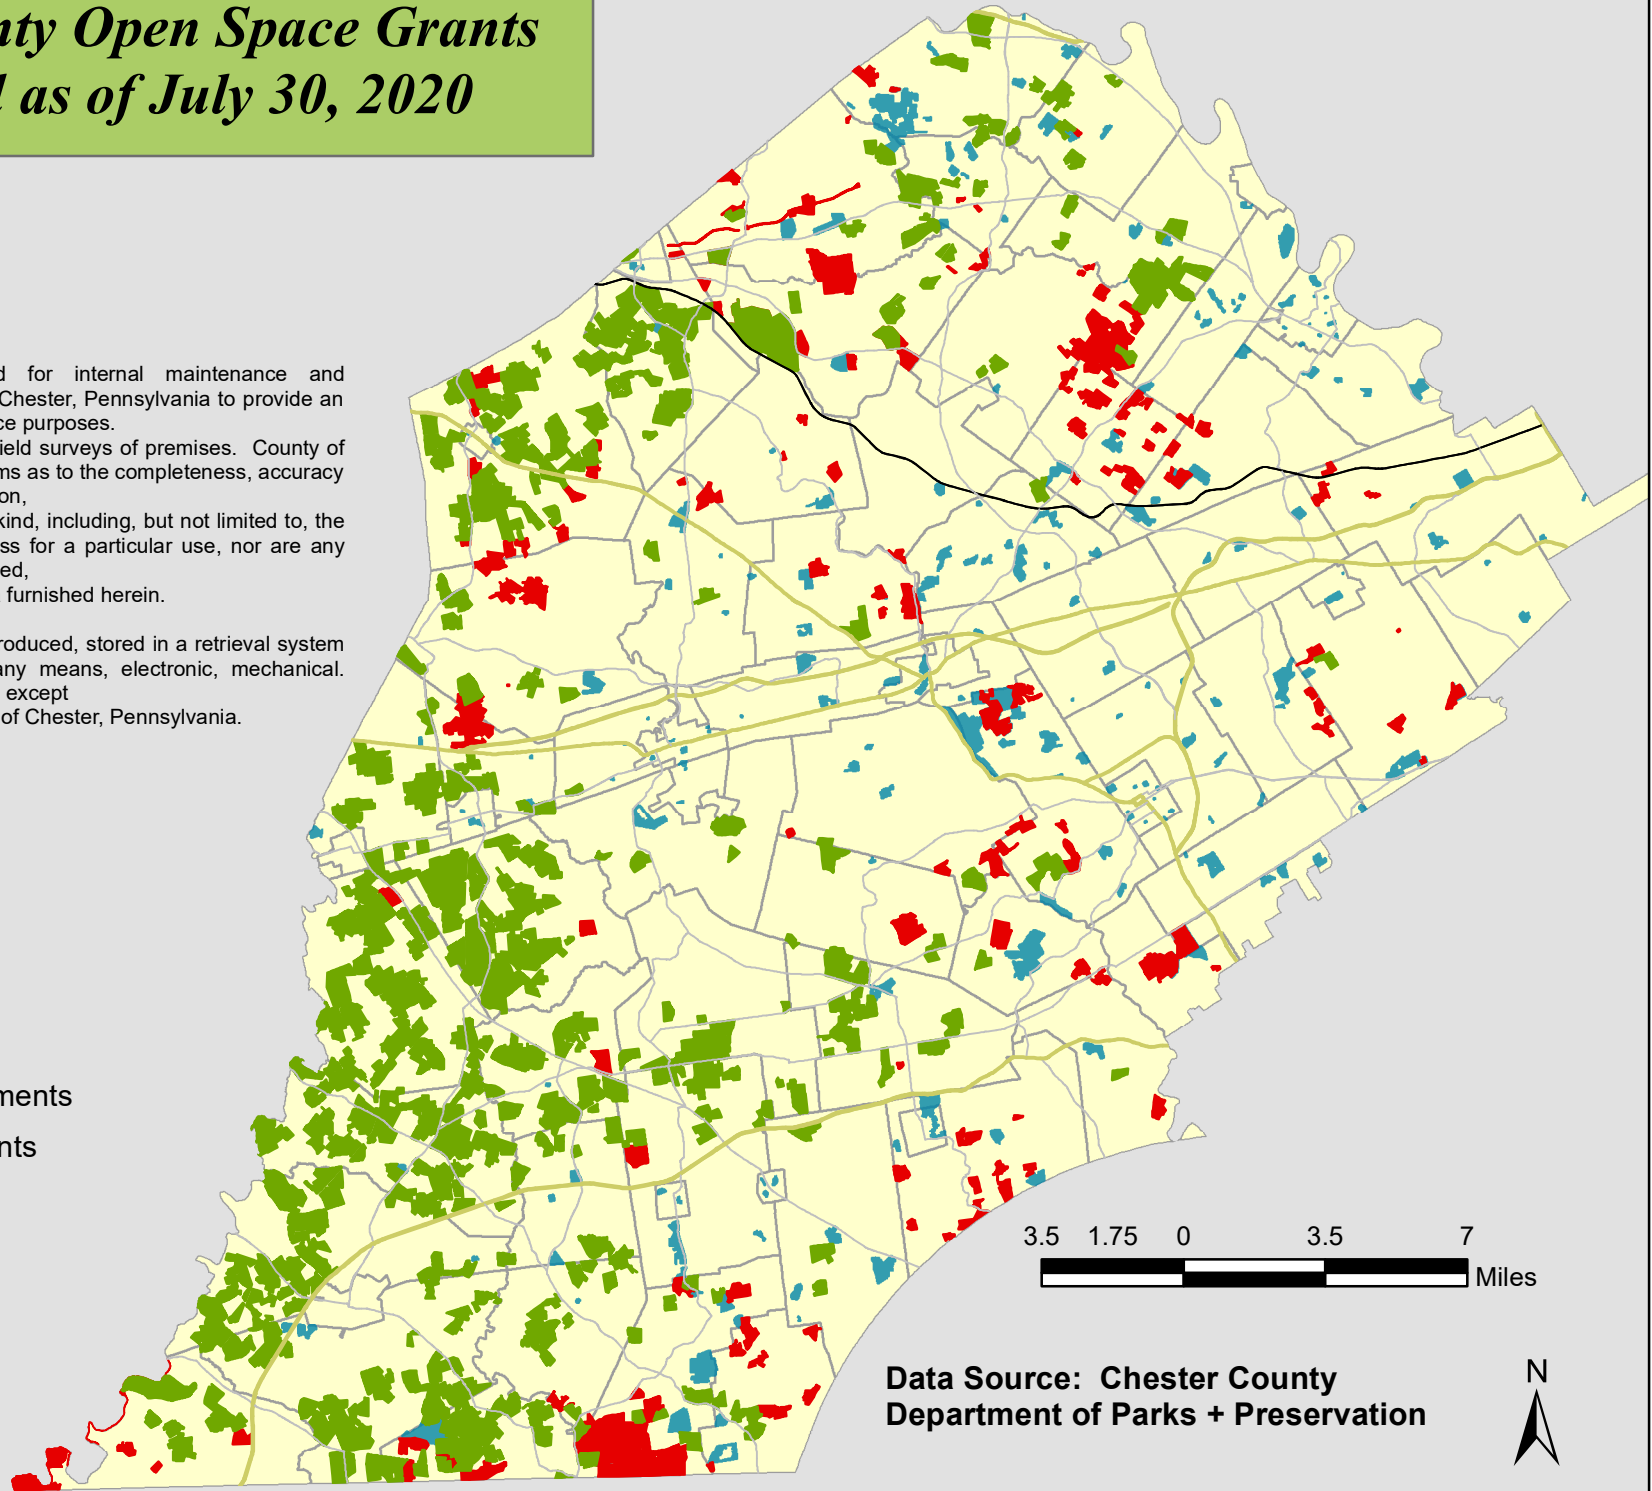

Chester County Open Space Grants Completed as of July 30, 2020

This map was digitally compiled for internal maintenance and developmental use by the County of Chester, Pennsylvania to provide an index to parcels and for other reference purposes. Parcel lines do not represent actual field surveys of premises. County of Chester, Pennsylvania makes no claims as to the completeness, accuracy or content of any data contained hereon, and makes no representation of any kind, including, but not limited to, the warranties of merchantability or fitness for a particular use, nor are any such warranties to be implied or inferred, with respect to the information or data furnished herein.

No part of this document may be reproduced, stored in a retrieval system or transmitted in any form or by any means, electronic, mechanical, photocopying, recording or otherwise, except as expressly permitted by the County of Chester, Pennsylvania.

Legend

- Agricultural Easements
- Conservancy Grants
- Municipal Grants
- Municipalities

Data Source: Chester County
Department of Parks + Preservation