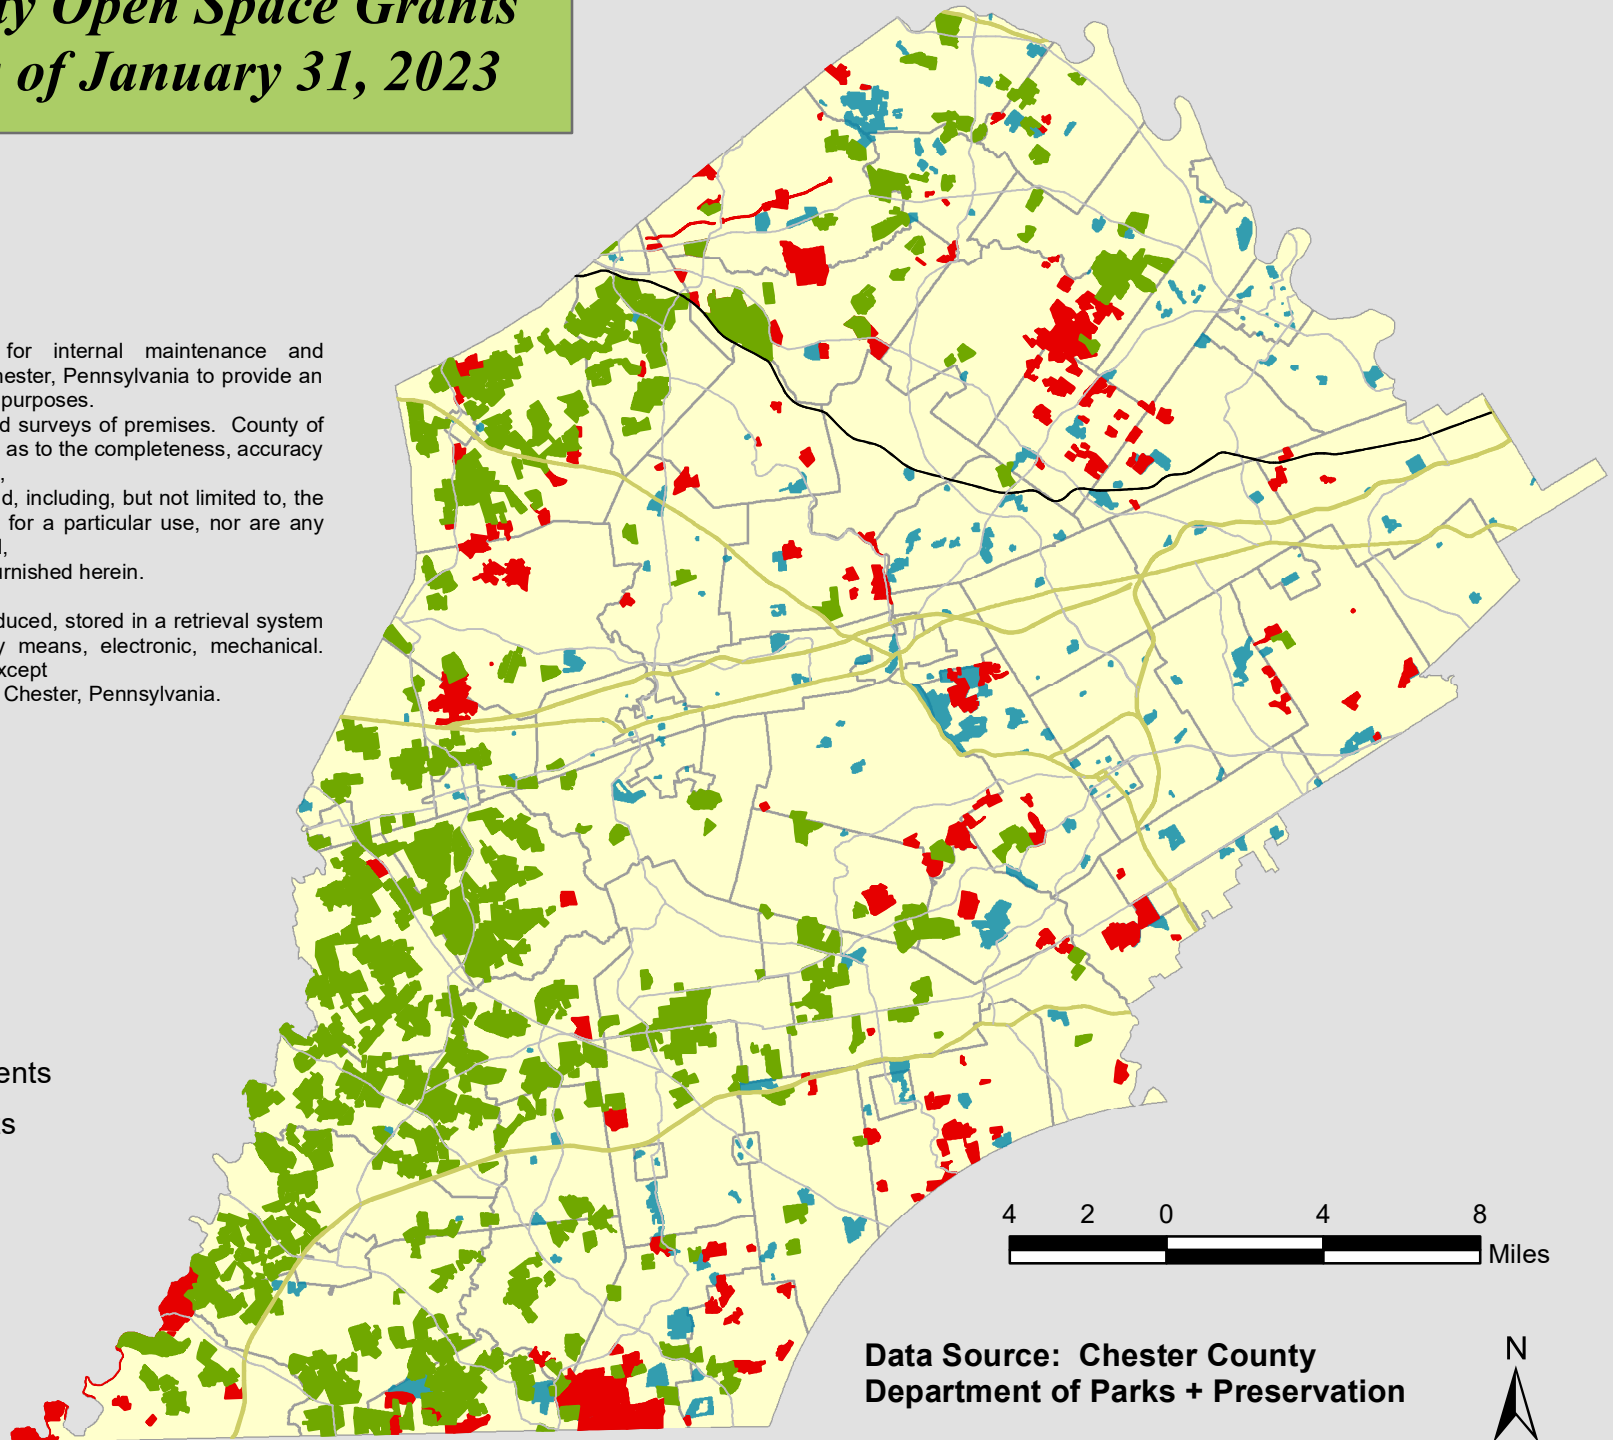

Chester County Open Space Grants Completed as of January 31, 2023

This map was digitally compiled for internal maintenance and developmental use by the County of Chester, Pennsylvania to provide an index to parcels and for other reference purposes. Parcel lines do not represent actual field surveys of premises. County of Chester, Pennsylvania makes no claims as to the completeness, accuracy or content of any data contained hereon, and makes no representation of any kind, including, but not limited to, the warranties of merchantability or fitness for a particular use, nor are any such warranties to be implied or inferred, with respect to the information or data furnished herein.

No part of this document may be reproduced, stored in a retrieval system or transmitted in any form or by any means, electronic, mechanical, photocopying, recording or otherwise, except as expressly permitted by the County of Chester, Pennsylvania.

Legend

- Agricultural Easements
- Conservancy Grants
- Municipal Grants
- Municipalities

Data Source: Chester County
Department of Parks + Preservation