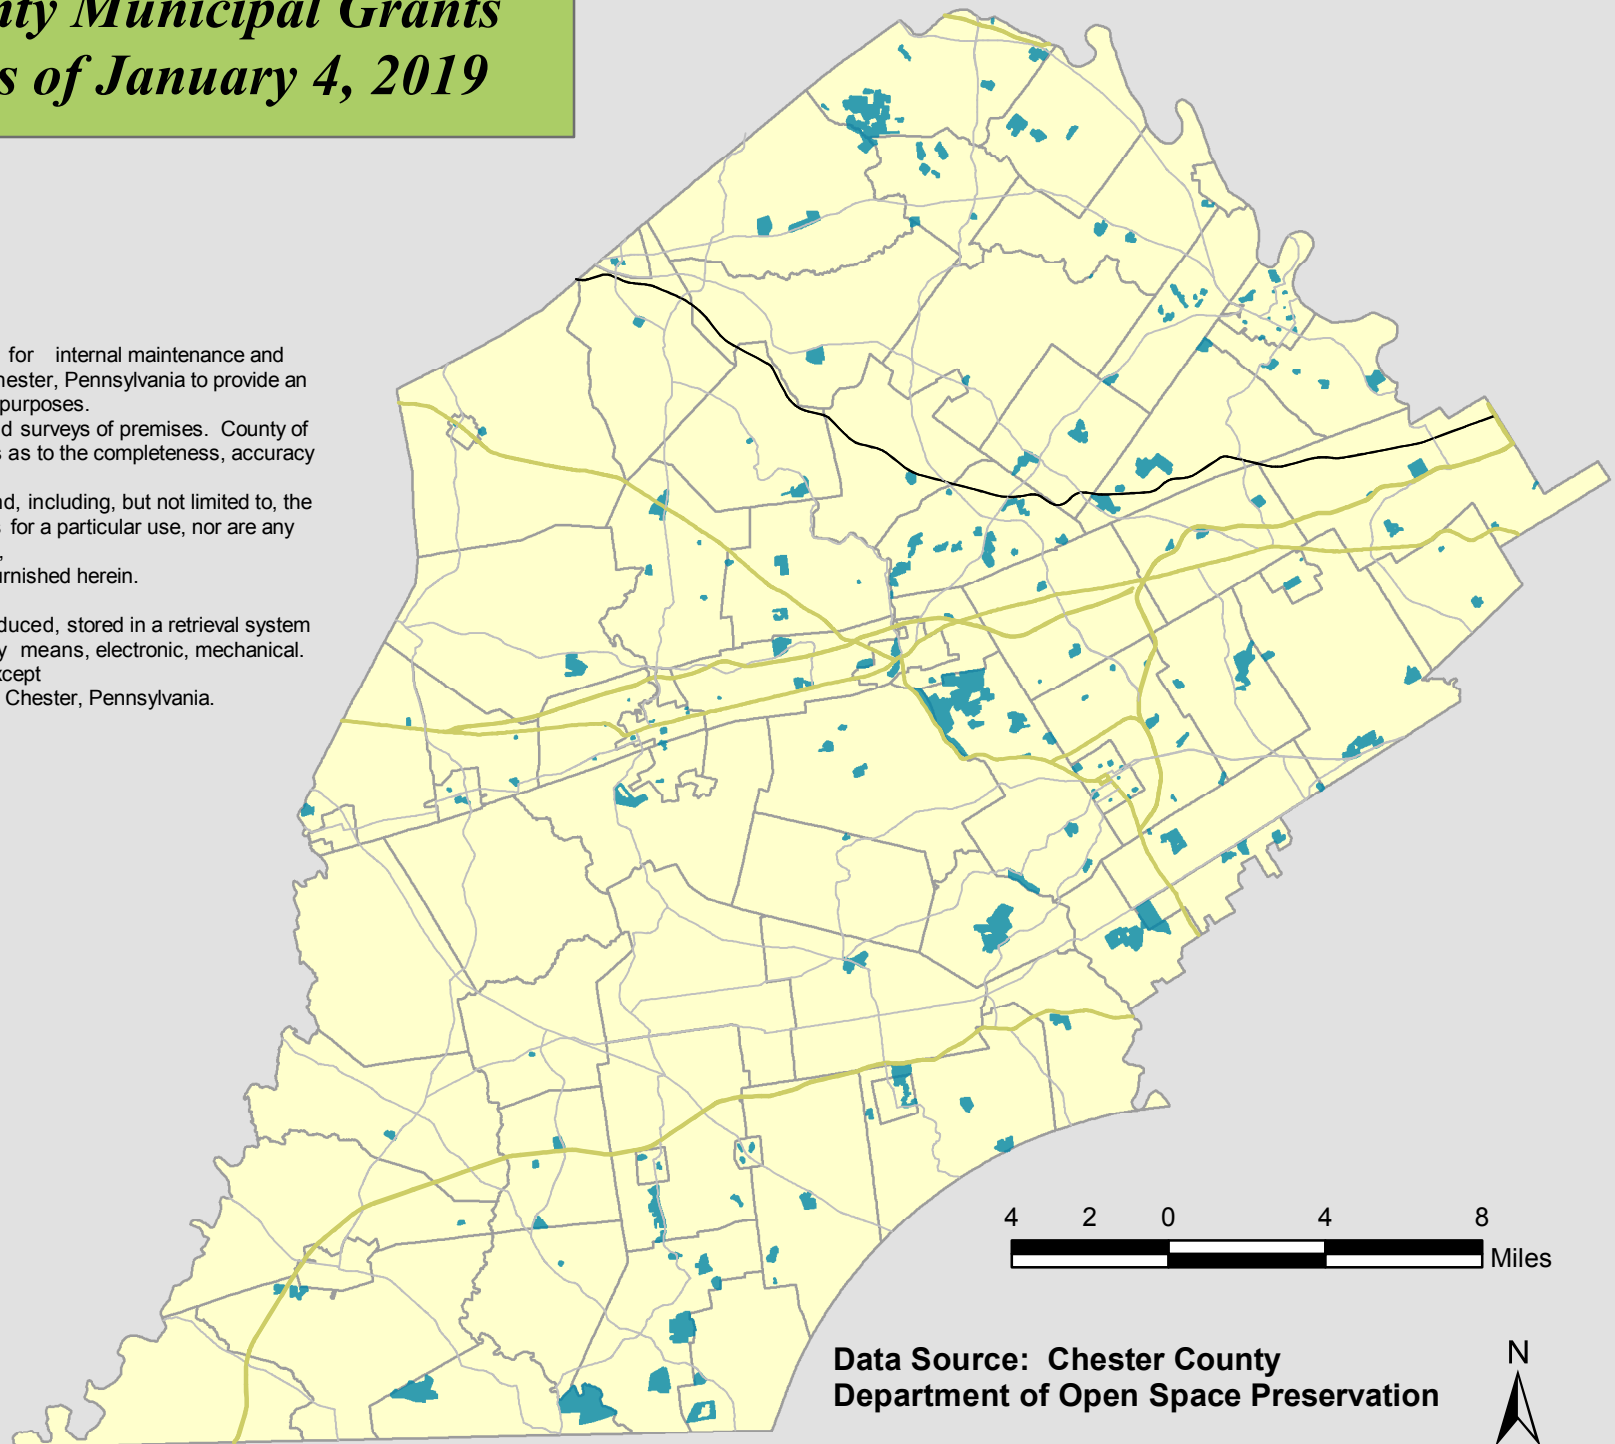

Chester County Municipal Grants Completed as of January 4, 2019

This map was digitally compiled for internal maintenance and developmental use by the County of Chester, Pennsylvania to provide an index to parcels and for other reference purposes. Parcel lines do not represent actual field surveys of premises. County of Chester, Pennsylvania makes no claims as to the completeness, accuracy or content of any data contained hereon, and makes no representation of any kind, including, but not limited to, the warranties of merchantability or fitness for a particular use, nor are any such warranties to be implied or inferred, with respect to the information or data furnished herein.

Legend

-  Municipal Grants
-  Major Roads
-  Municipalities

Data Source: Chester County
Department of Open Space Preservation