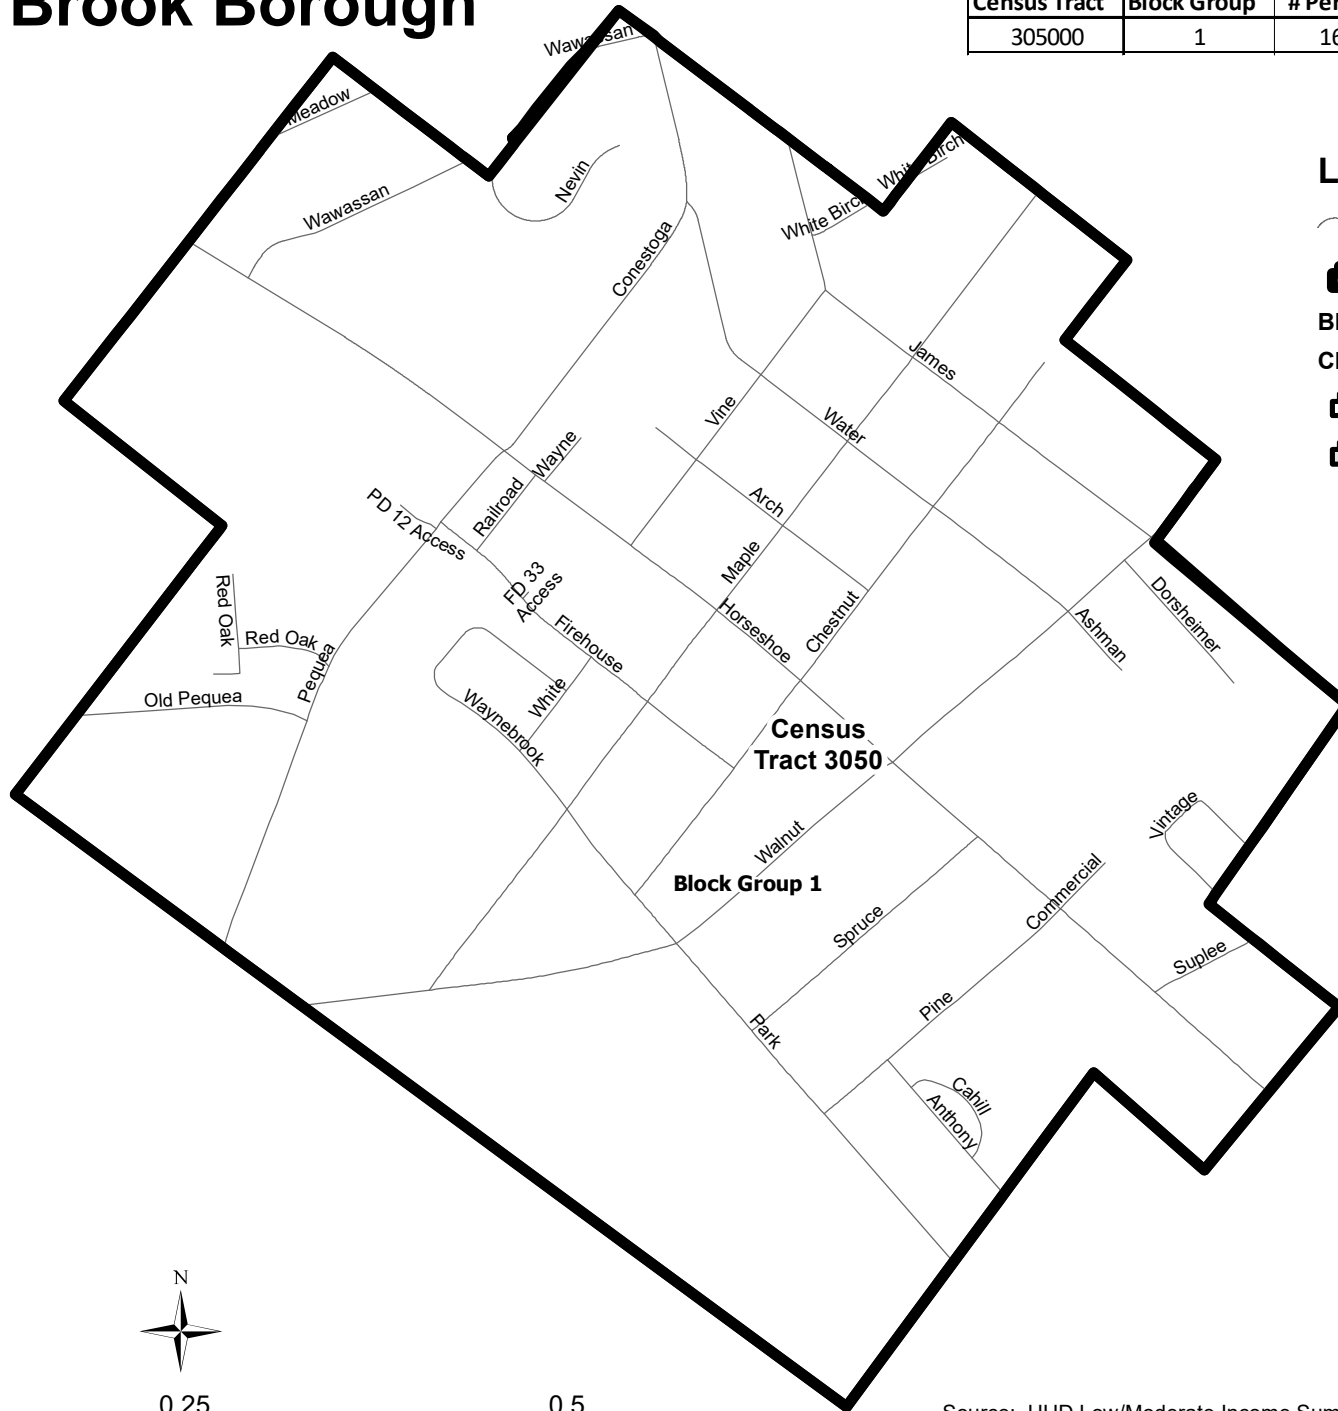

Honey Brook Borough

Census Tract	Block Group	# Persons	# Low/Mod	% Low/Mod
305000	1	1690	605	35.80%

Legend

-  Roads
-  Census Tract 2010
- Block Groups 2010**
- CDBG Eligibility**
-  Not Eligible
-  Eligible

Source: HUD Low/Moderate Income Summary Data, Effective April 1, 2019
 (based on U.S. Census American Community Survey 5 Year Estimates, 2011-2015)