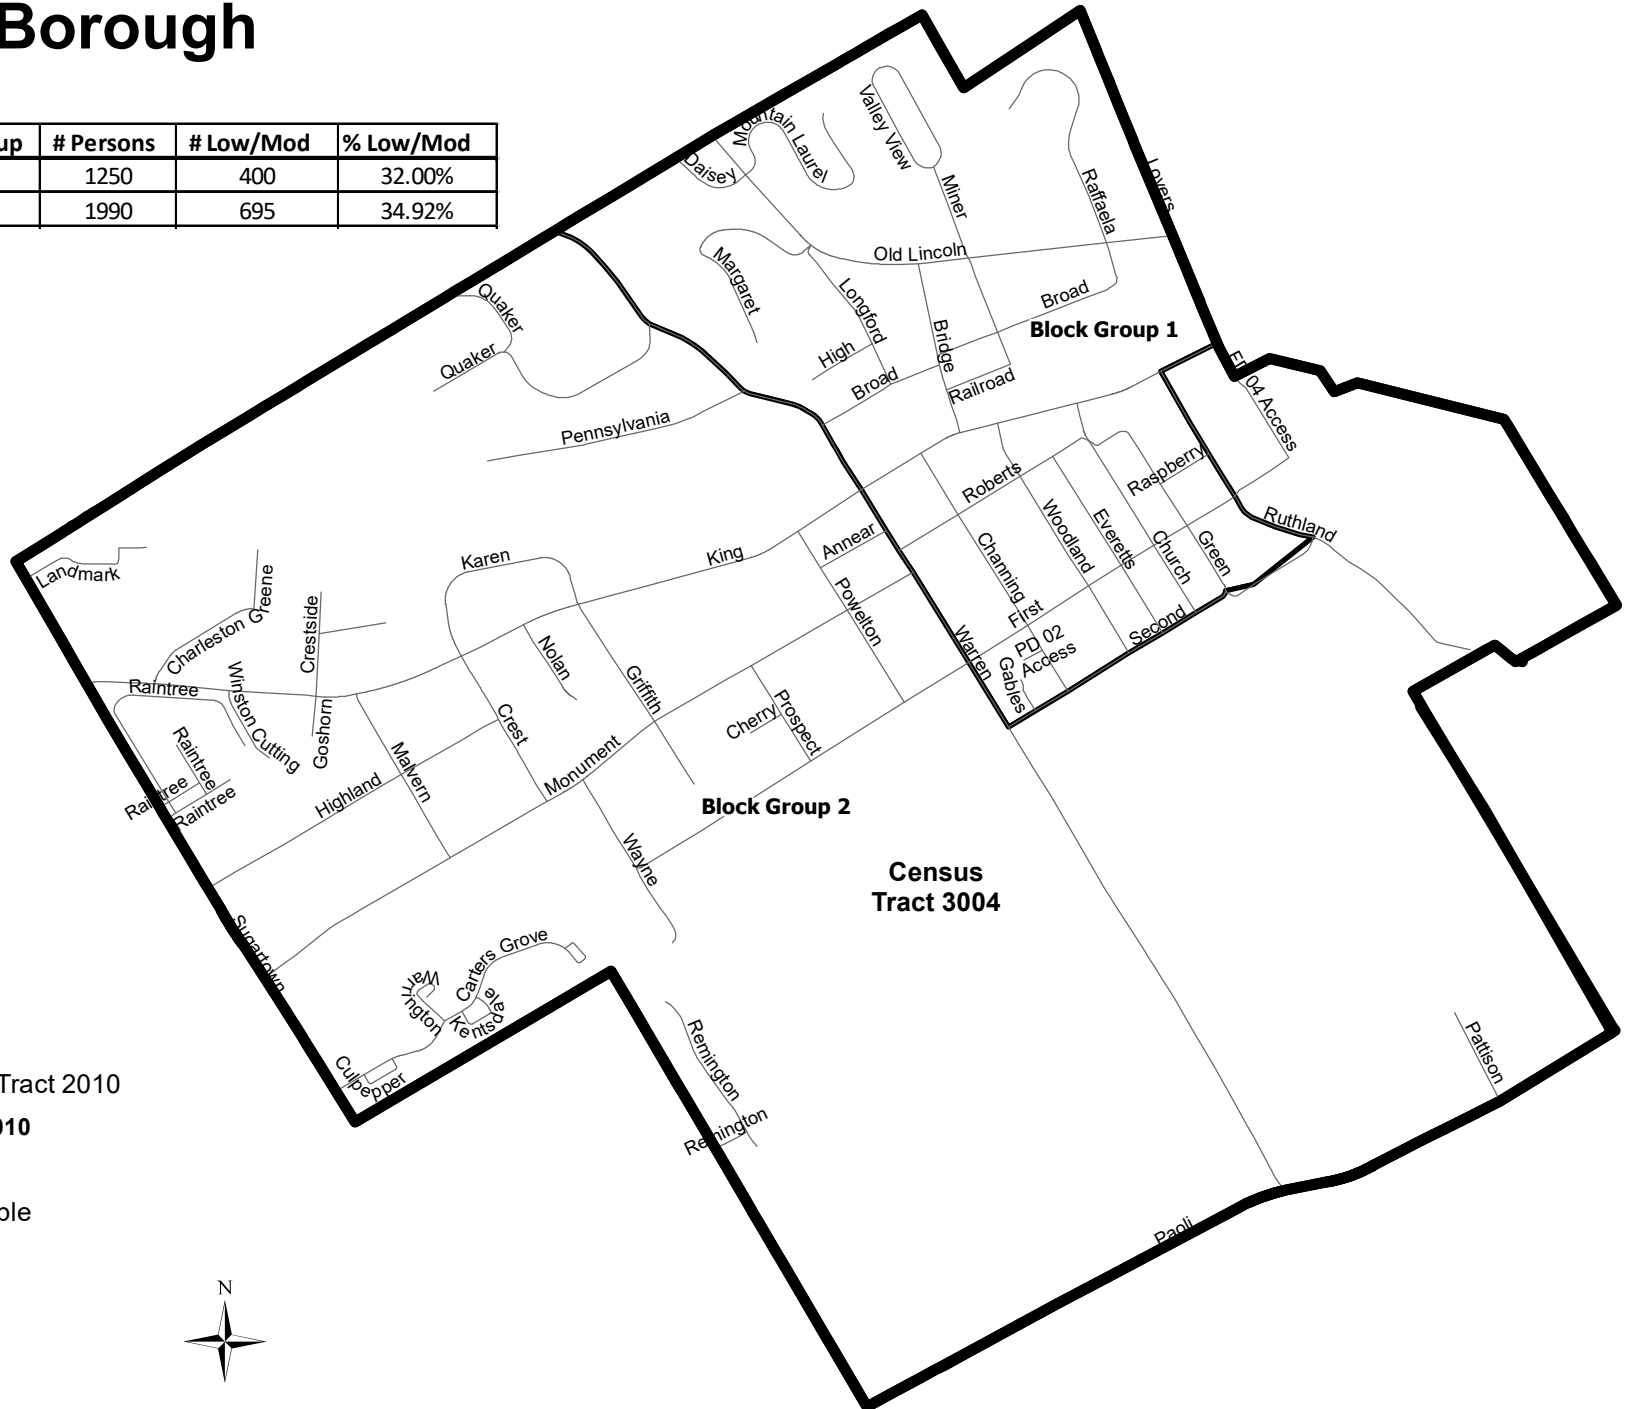

Malvern Borough

Census Tract	Block Group	# Persons	# Low/Mod	% Low/Mod
300400	1	1250	400	32.00%
300400	2	1990	695	34.92%

Source: HUD Low/Moderate Income Summary Data, Effective April 1, 2019
 (based on U.S. Census American Community Survey 5 Year Estimates, 2011-2015)