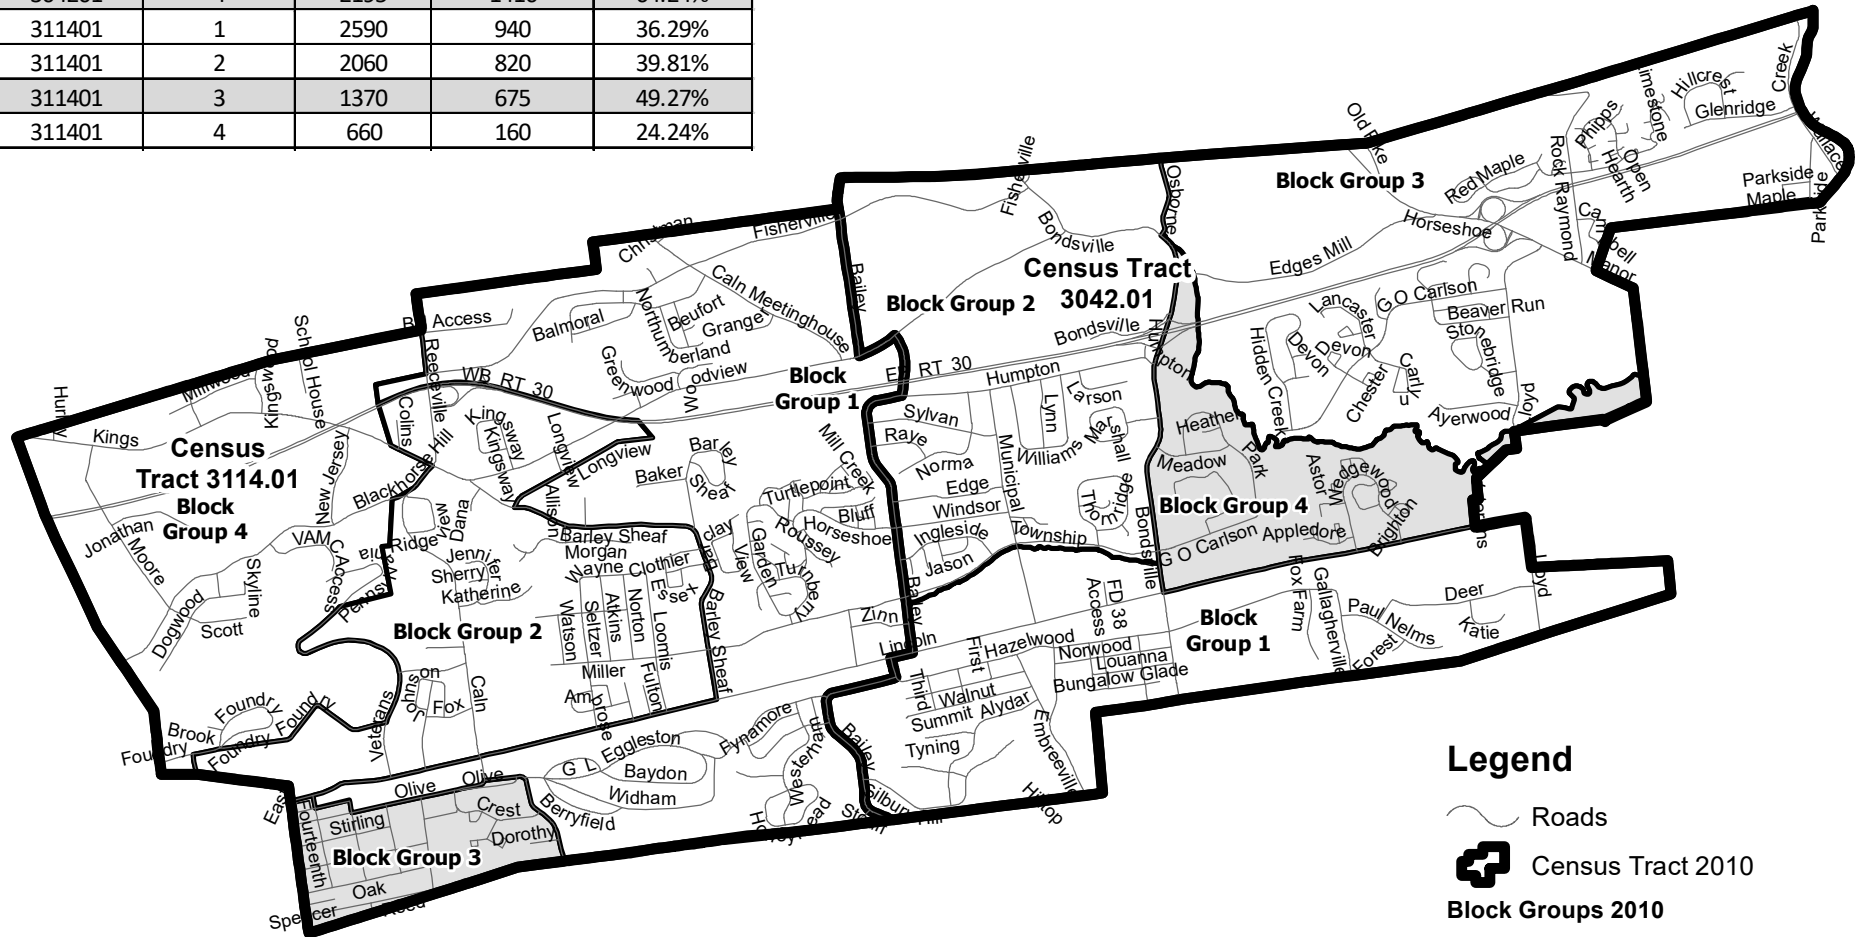

Cain Township

Census Tract	Block Group	# Persons	# Low/Mod	% Low/Mod
304201	1	1010	120	11.88%
304201	2	1925	715	37.14%
304201	3	1630	555	34.05%
304201	4	2195	1410	64.24%
311401	1	2590	940	36.29%
311401	2	2060	820	39.81%
311401	3	1370	675	49.27%
311401	4	660	160	24.24%

Source: HUD Low/Moderate Income Summary Data, Effective April 1, 2019
 (based on U.S. Census American Community Survey 5 Year Estimates, 2011-2015)