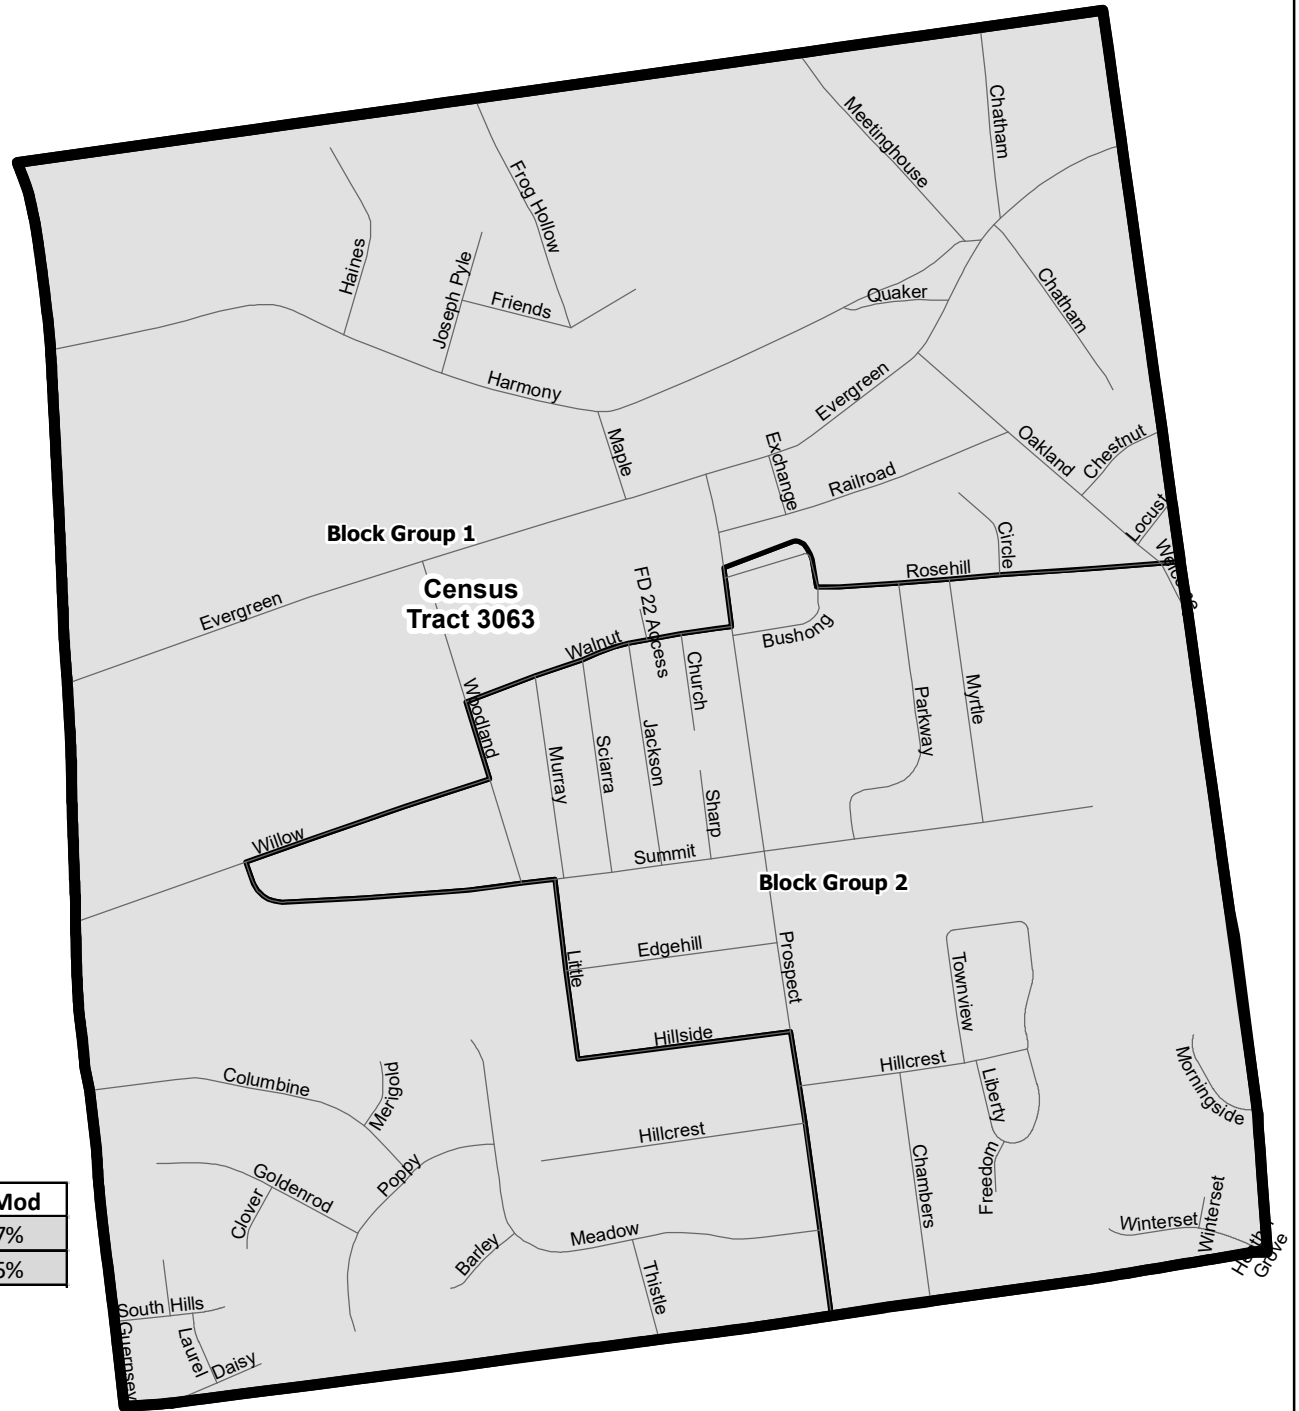

West Grove Borough

Legend

-  Roads
-  Census Tract 2010
- Block Groups 2010**
- CDBG Eligibility**
-  Not Eligible
-  Eligible

Census Tract	Block Group	# Persons	# Low/Mod	% Low/Mod
306300	1	1445	725	50.17%
306300	2	1415	670	47.35%

Source: HUD Low/Moderate Income Summary Data, Effective April 1, 2019
 (based on U.S. Census American Community Survey 5 Year Estimates, 2011-2015)