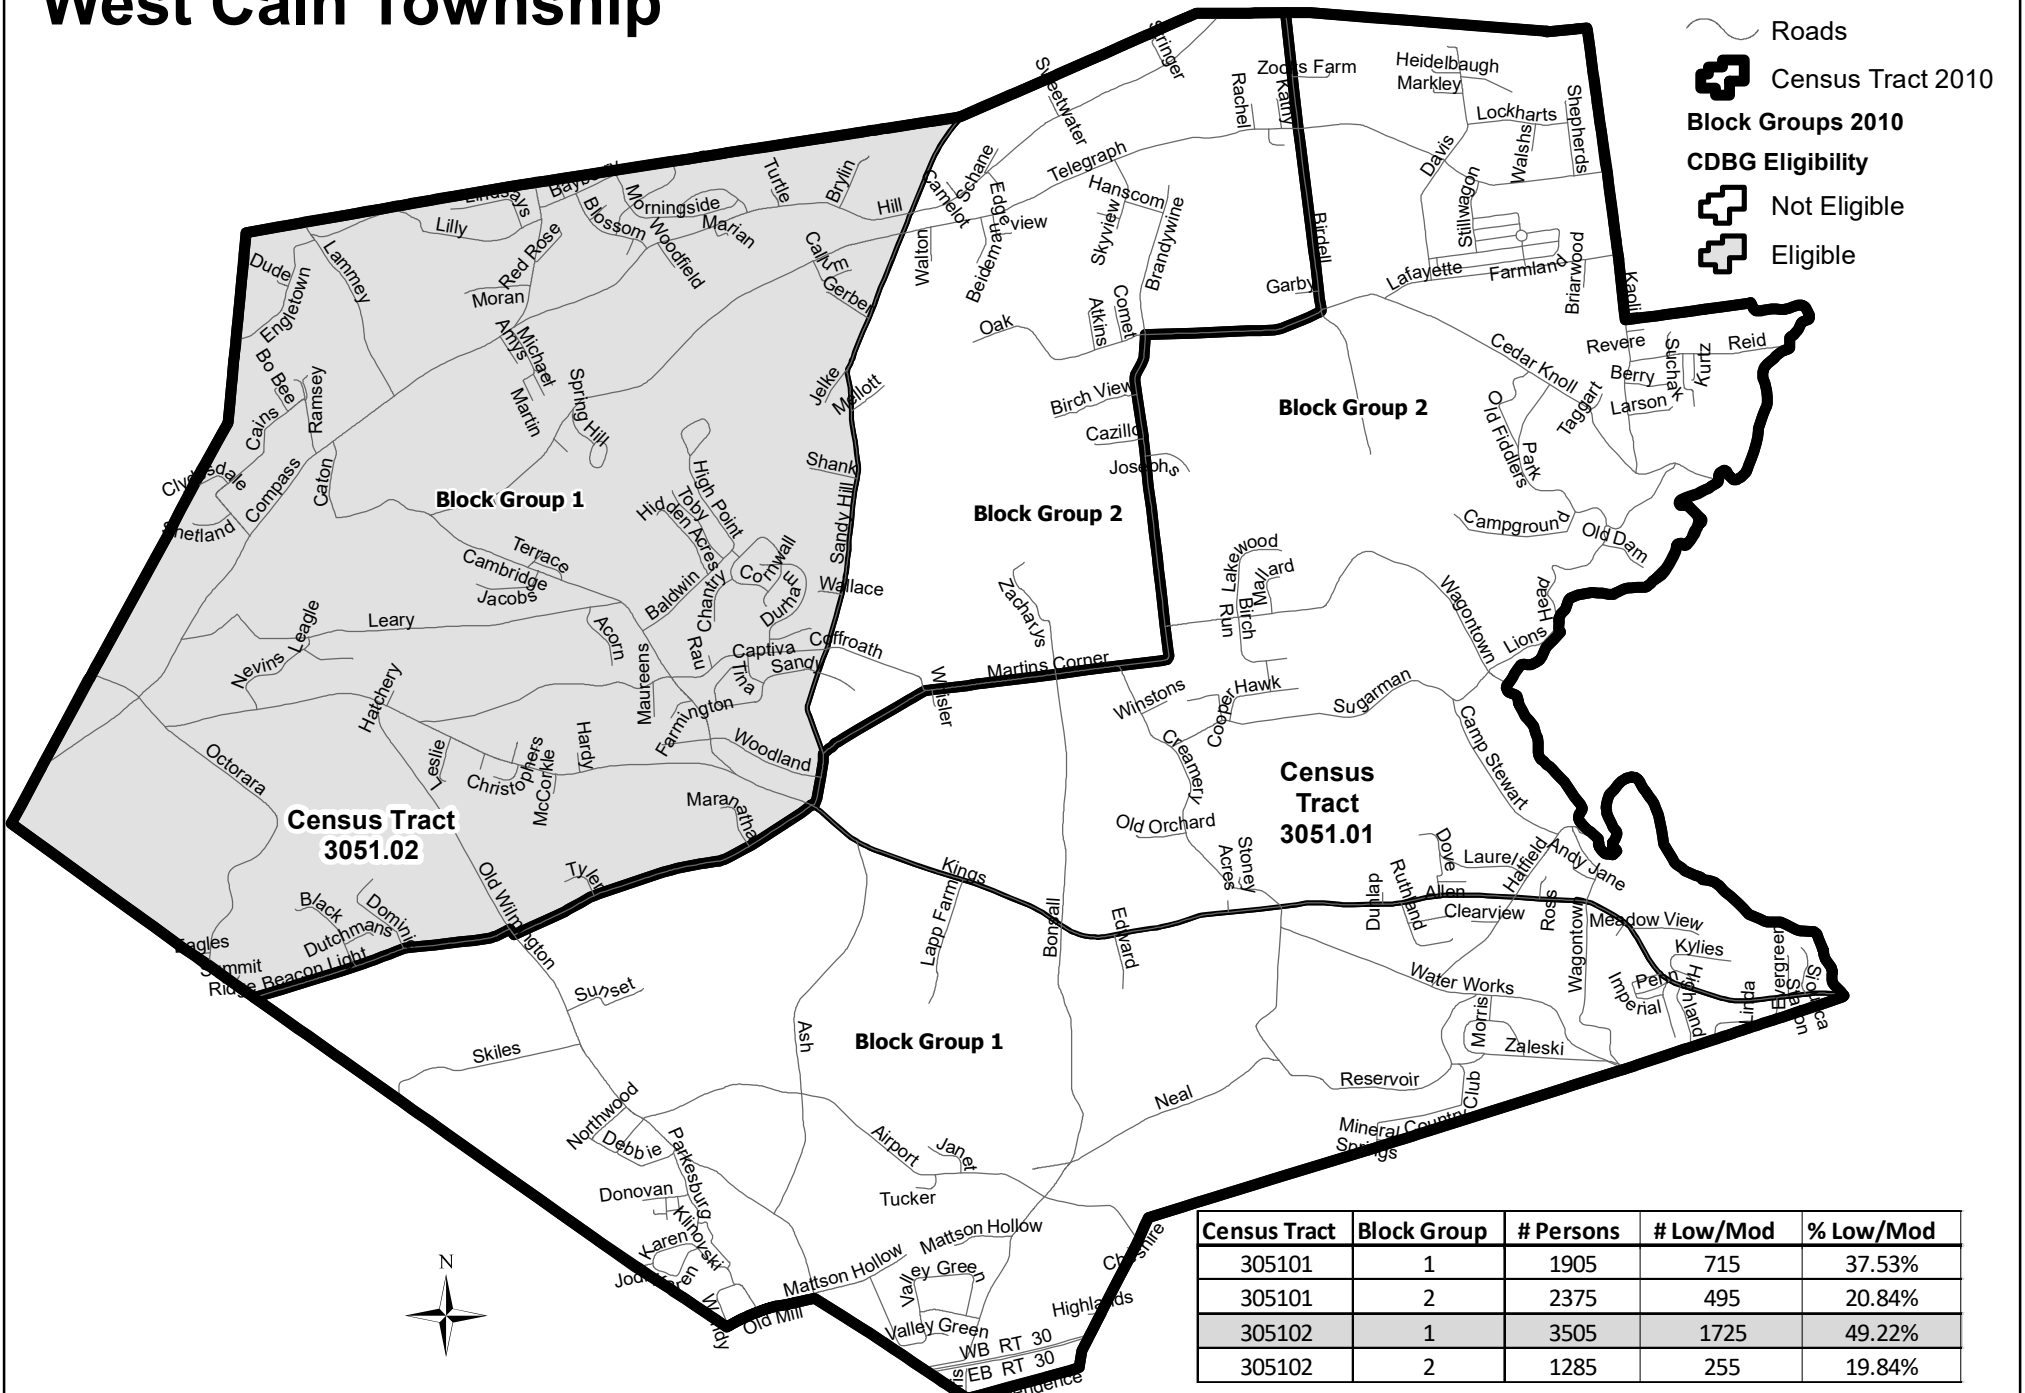

West Cain Township

Legend

-  Roads
-  Census Tract 2010
- Block Groups 2010**
- CDBG Eligibility**
-  Not Eligible
-  Eligible

Census Tract	Block Group	# Persons	# Low/Mod	% Low/Mod
305101	1	1905	715	37.53%
305101	2	2375	495	20.84%
305102	1	3505	1725	49.22%
305102	2	1285	255	19.84%

Source: HUD Low/Moderate Income Summary Data, Effective April 1, 2019
 (based on U.S. Census American Community Survey 5 Year Estimates, 2011-2015)