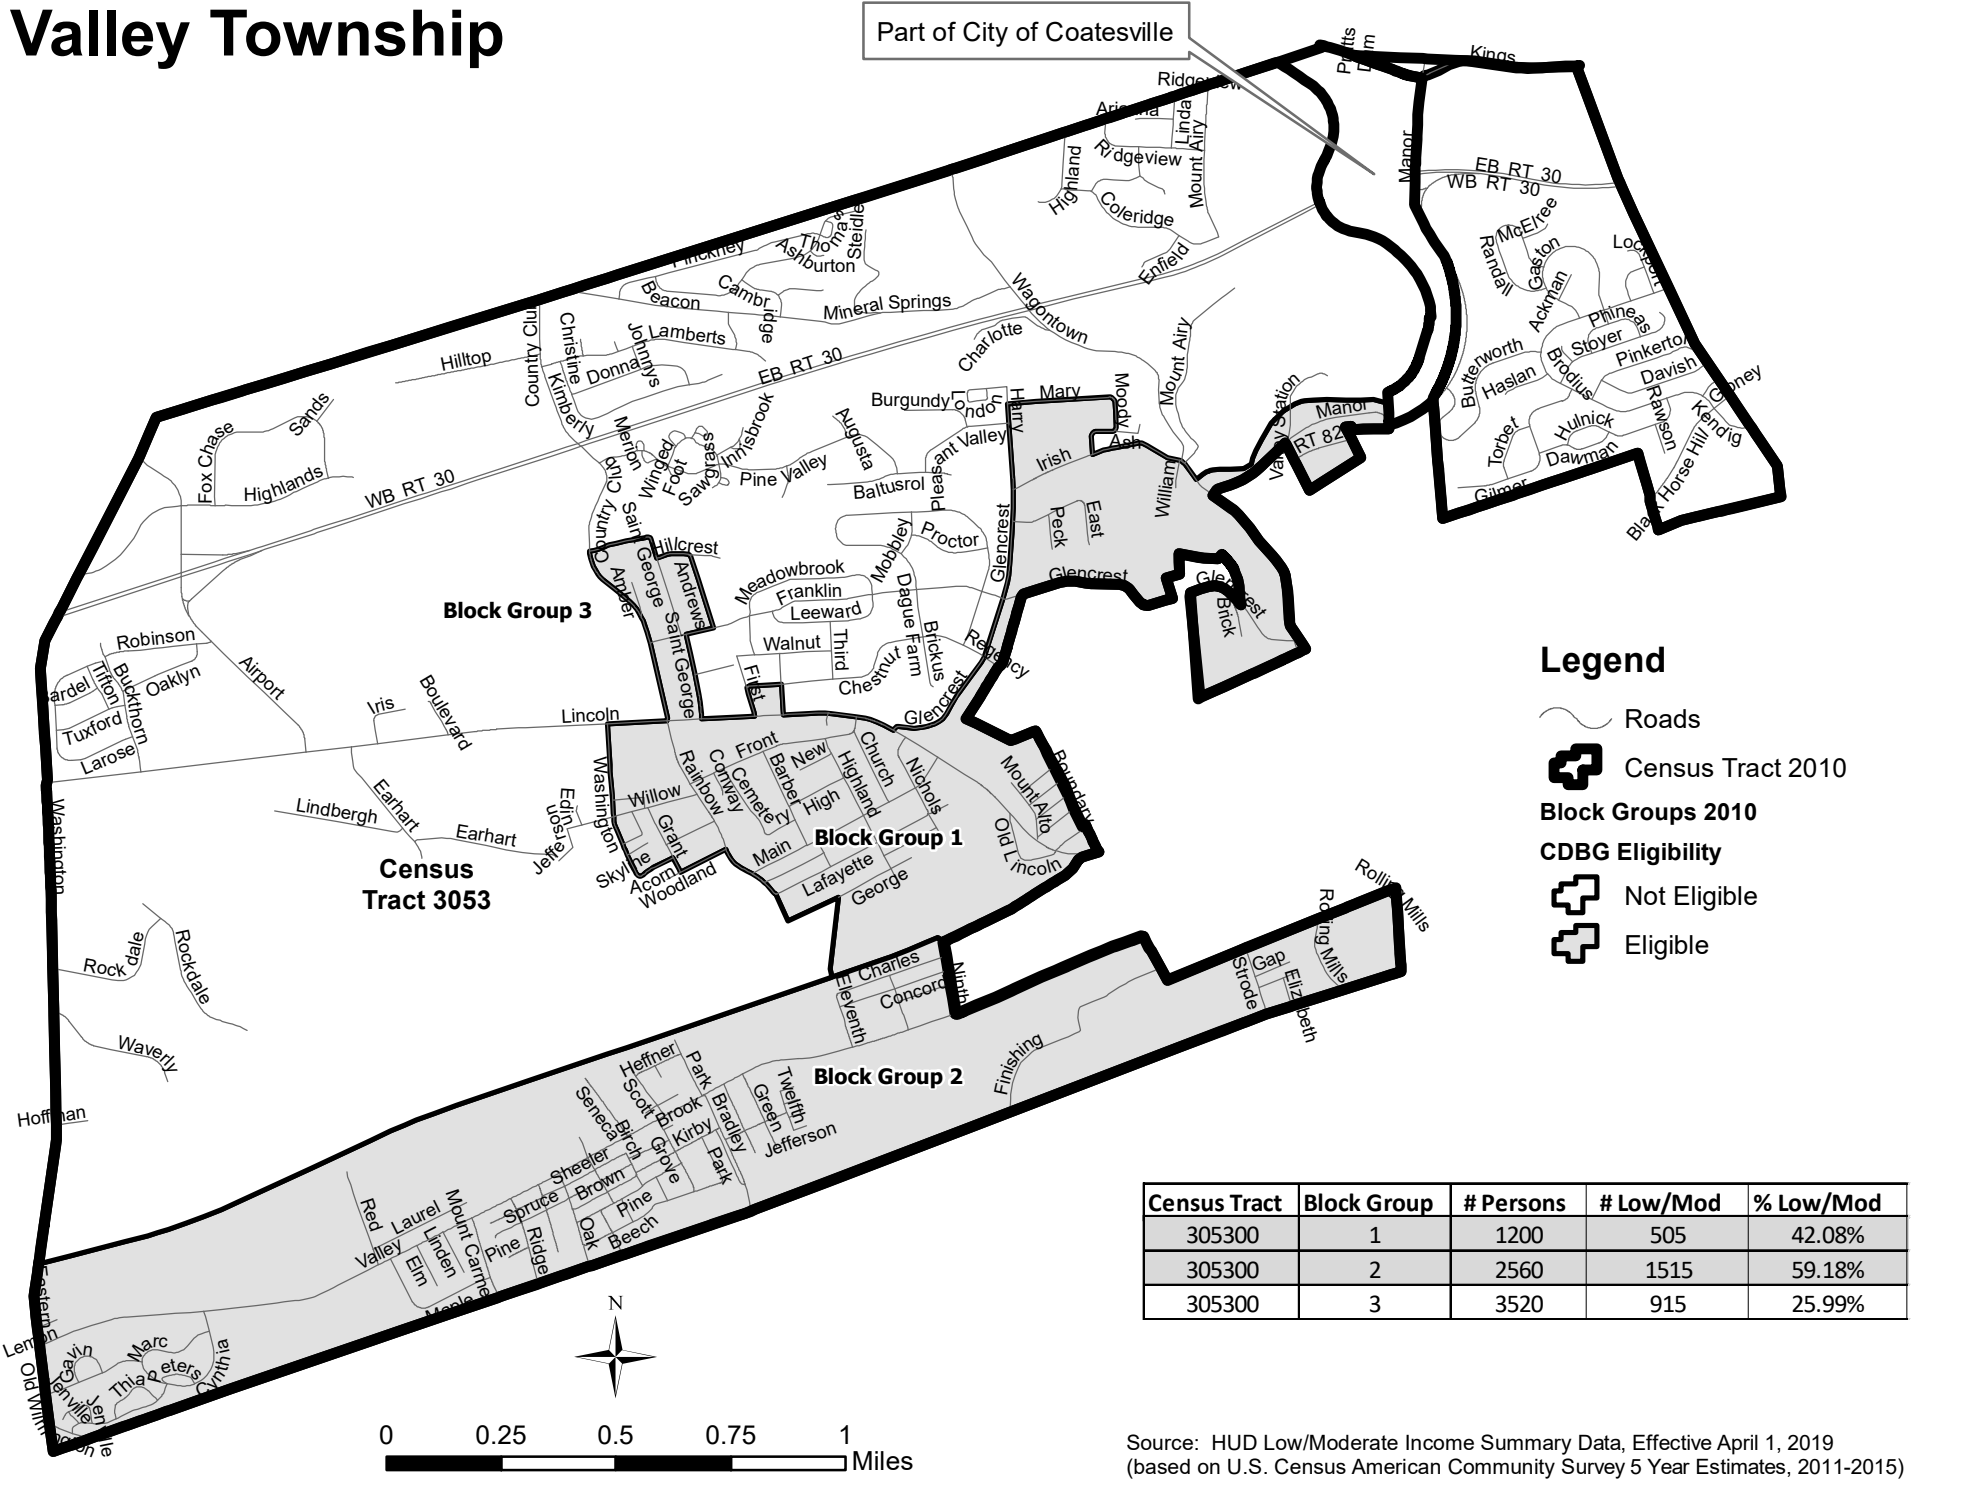

Valley Township

- Legend**
- Roads
 - Census Tract 2010
 - Block Groups 2010**
 - CDBG Eligibility**
 - Not Eligible
 - Eligible

Census Tract	Block Group	# Persons	# Low/Mod	% Low/Mod
305300	1	1200	505	42.08%
305300	2	2560	1515	59.18%
305300	3	3520	915	25.99%

Source: HUD Low/Moderate Income Summary Data, Effective April 1, 2019
 (based on U.S. Census American Community Survey 5 Year Estimates, 2011-2015)