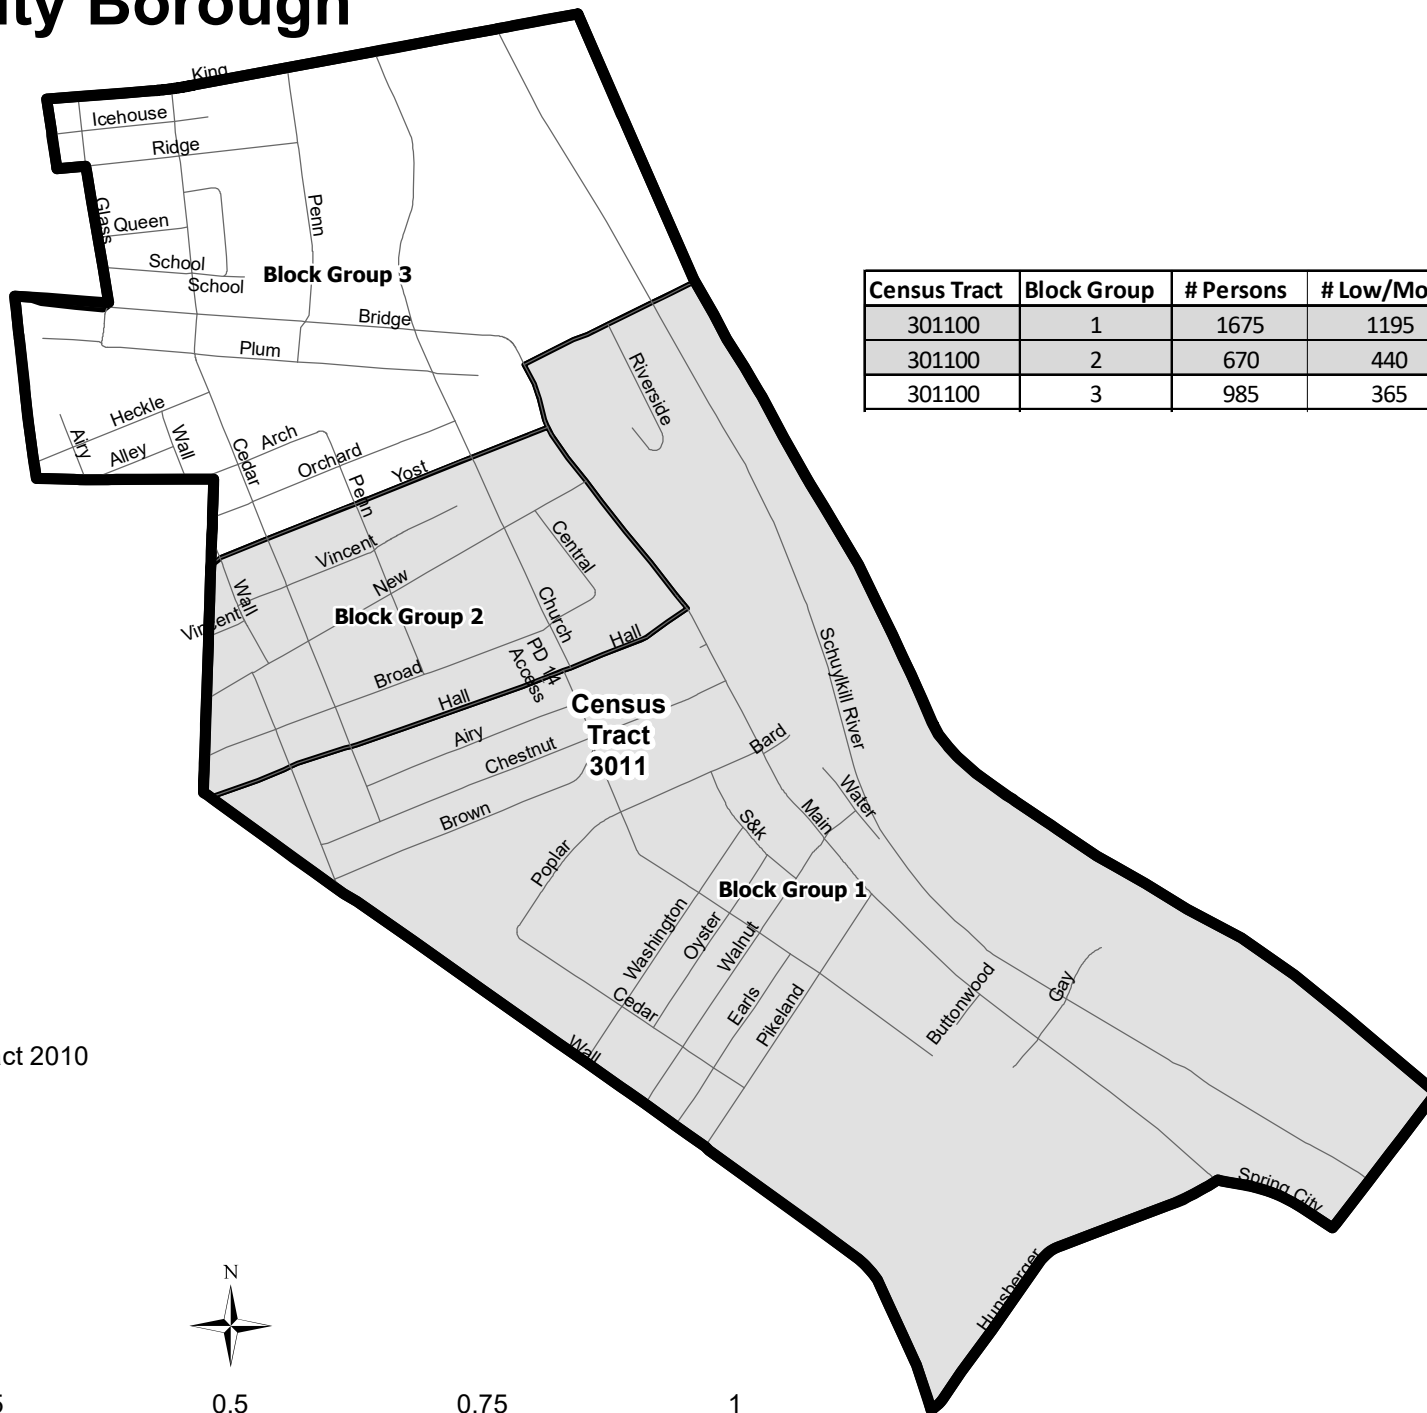

Spring City Borough

Census Tract	Block Group	# Persons	# Low/Mod	% Low/Mod
301100	1	1675	1195	71.34%
301100	2	670	440	65.67%
301100	3	985	365	37.06%

Legend

-  Roads
-  Census Tract 2010
- Block Groups 2010**
- CDBG Eligibility**
-  Not Eligible
-  Eligible

Source: HUD Low/Moderate Income Summary Data, Effective April 1, 2019
 (based on U.S. Census American Community Survey 5 Year Estimates, 2011-2015)