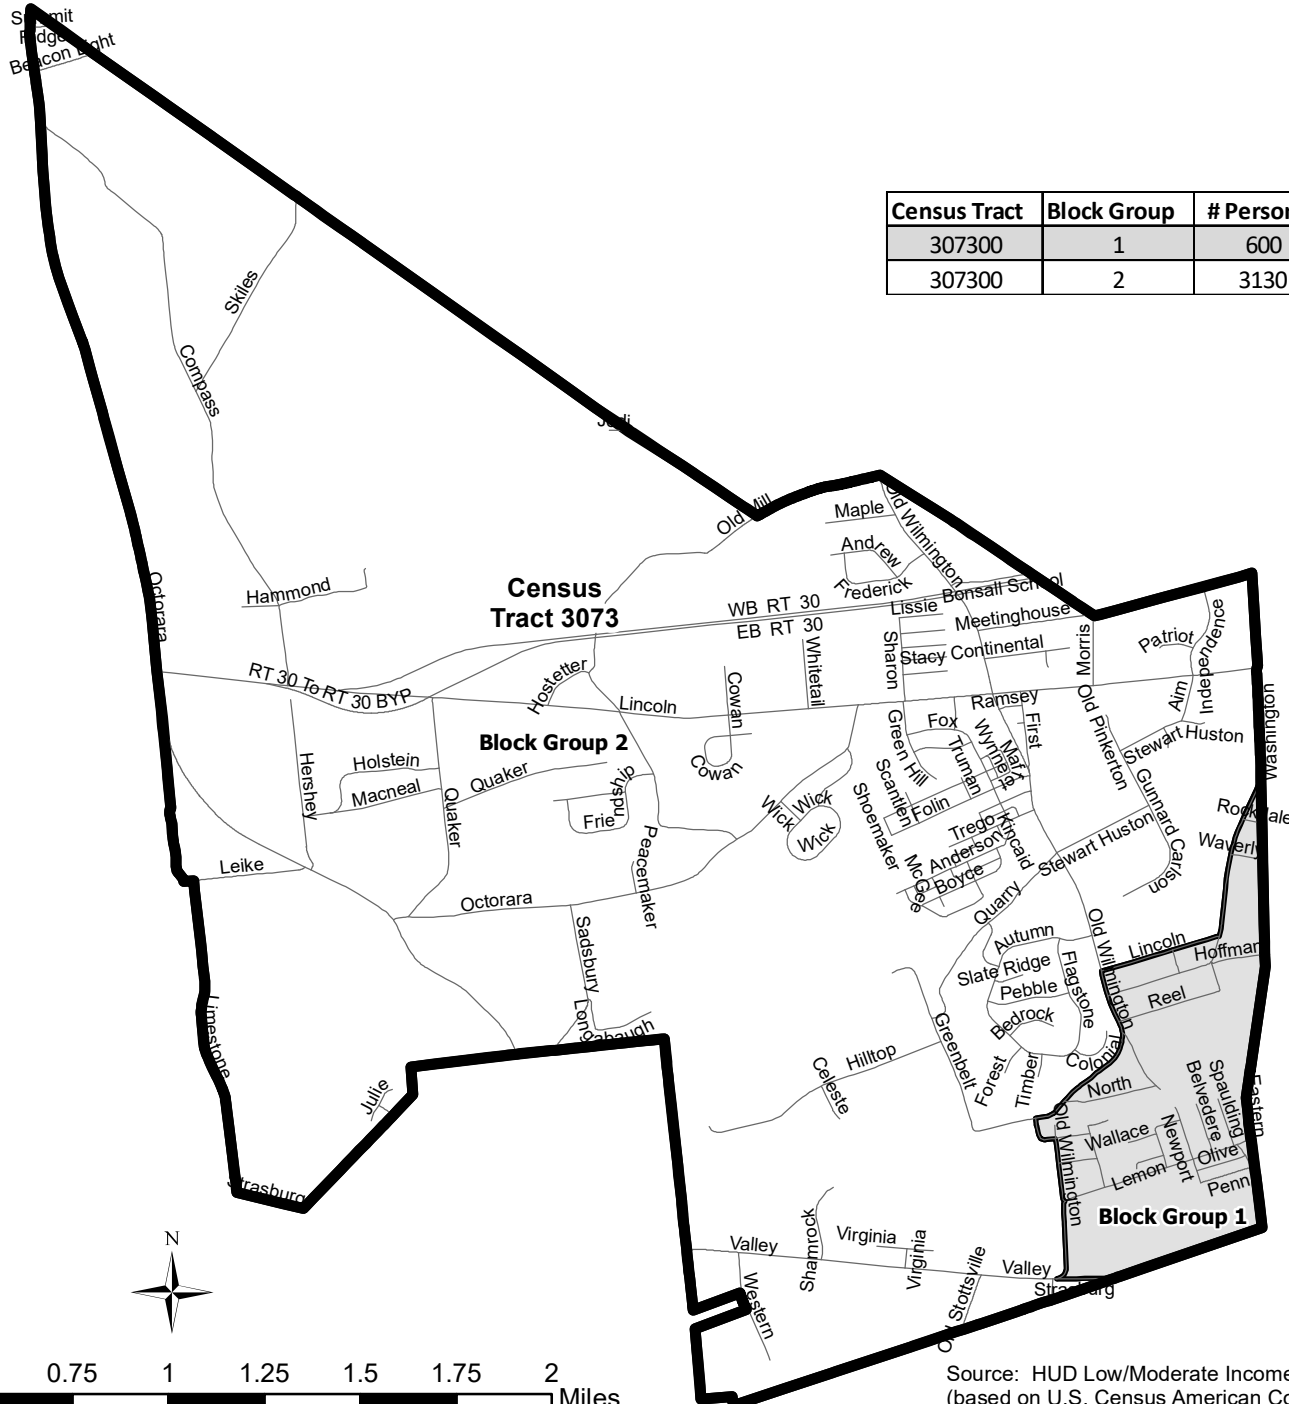

Sadsbury Township

Census Tract	Block Group	# Persons	# Low/Mod	% Low/Mod
307300	1	600	355	59.17%
307300	2	3130	1070	34.19%

Legend

-  Roads
-  Census Tract 2010
- Block Groups 2010**
- CDBG Eligibility**
-  Not Eligible
-  Eligible

Source: HUD Low/Moderate Income Summary Data, Effective April 1, 2019
 (based on U.S. Census American Community Survey 5 Year Estimates, 2011-2015)