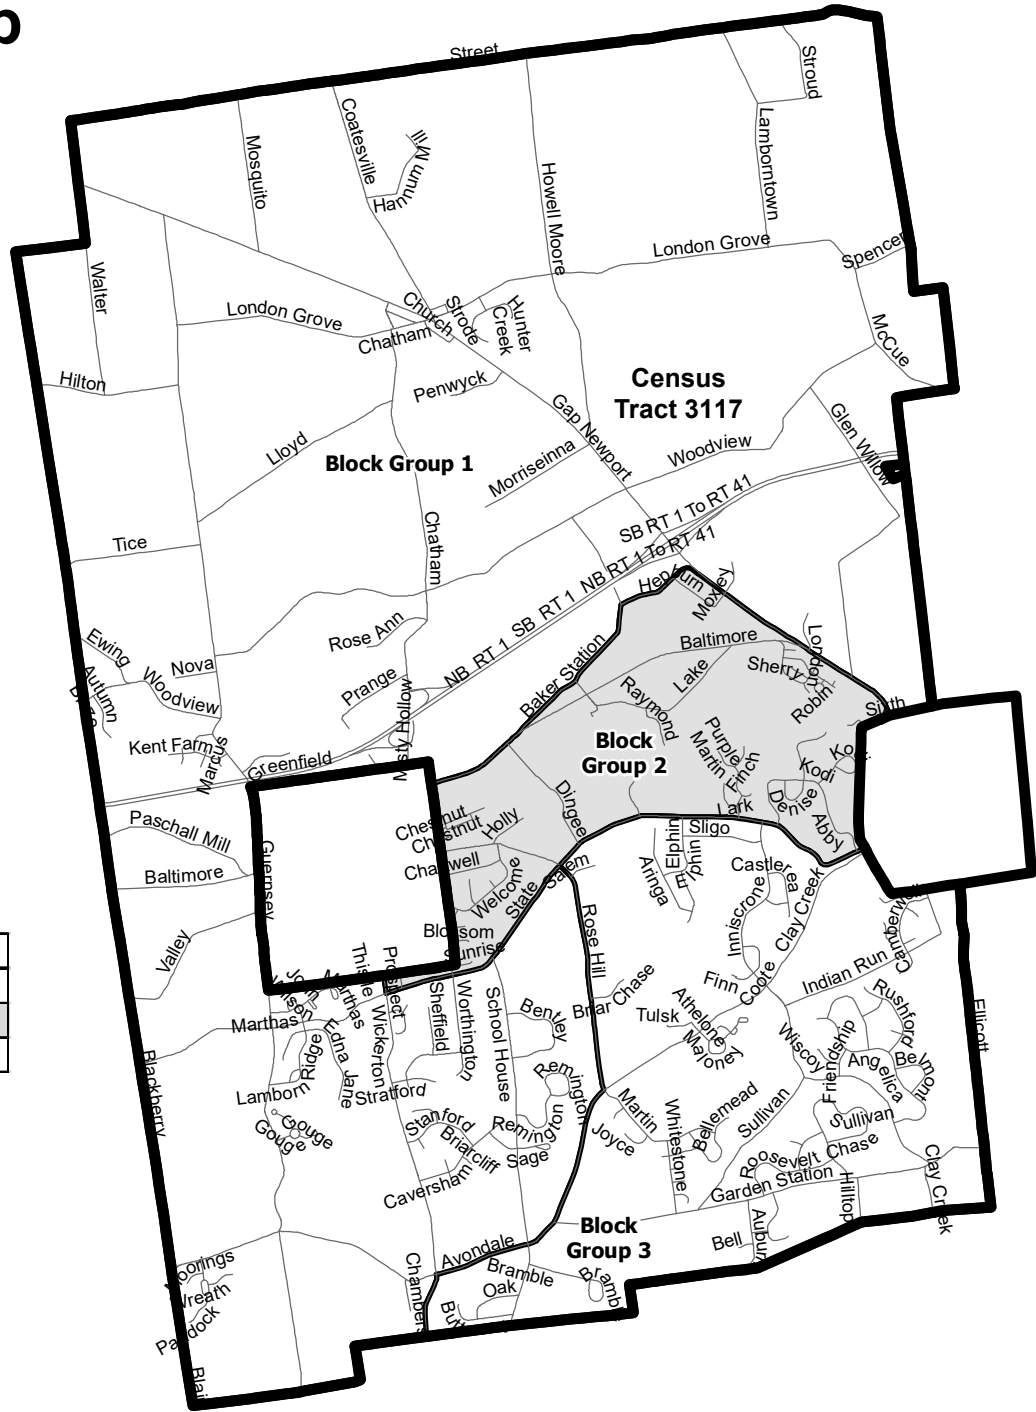

# London Grove Township

## Legend

-  Roads
-  Census Tract 2010
- Block Groups 2010**
- CDBG Eligibility**
-  Not Eligible
-  Eligible

Census Tract	Block Group	# Persons	# Low/Mod	% Low/Mod
311700	1	3470	945	27.23%
311700	2	1565	735	46.96%
311700	3	2945	1025	34.80%