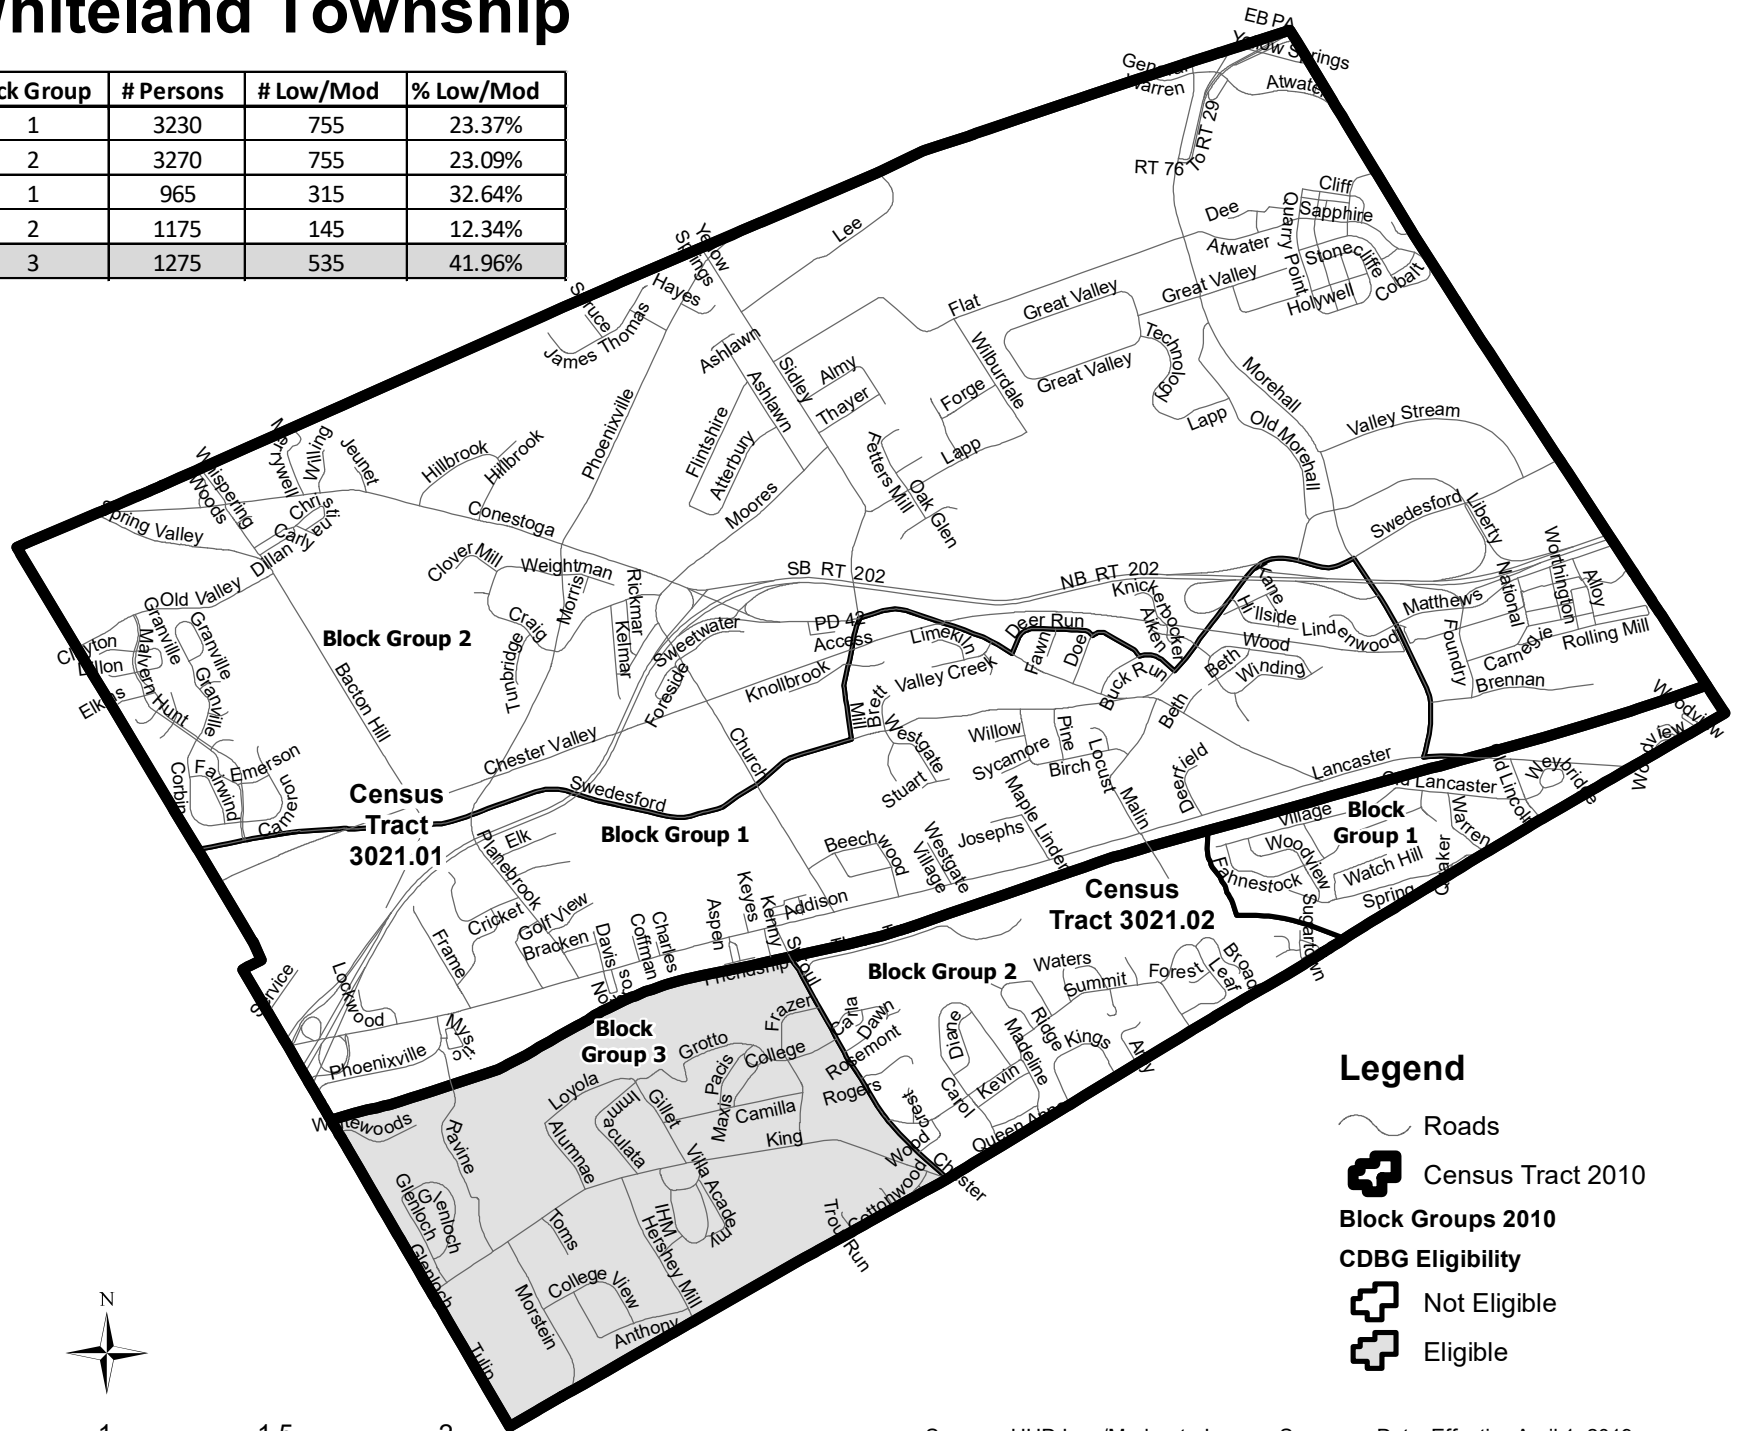

East Whiteland Township

Census Tract	Block Group	# Persons	# Low/Mod	% Low/Mod
302101	1	3230	755	23.37%
302101	2	3270	755	23.09%
302102	1	965	315	32.64%
302102	2	1175	145	12.34%
302102	3	1275	535	41.96%

Source: HUD Low/Moderate Income Summary Data, Effective April 1, 2019
 (based on U.S. Census American Community Survey 5 Year Estimates, 2011-2015)