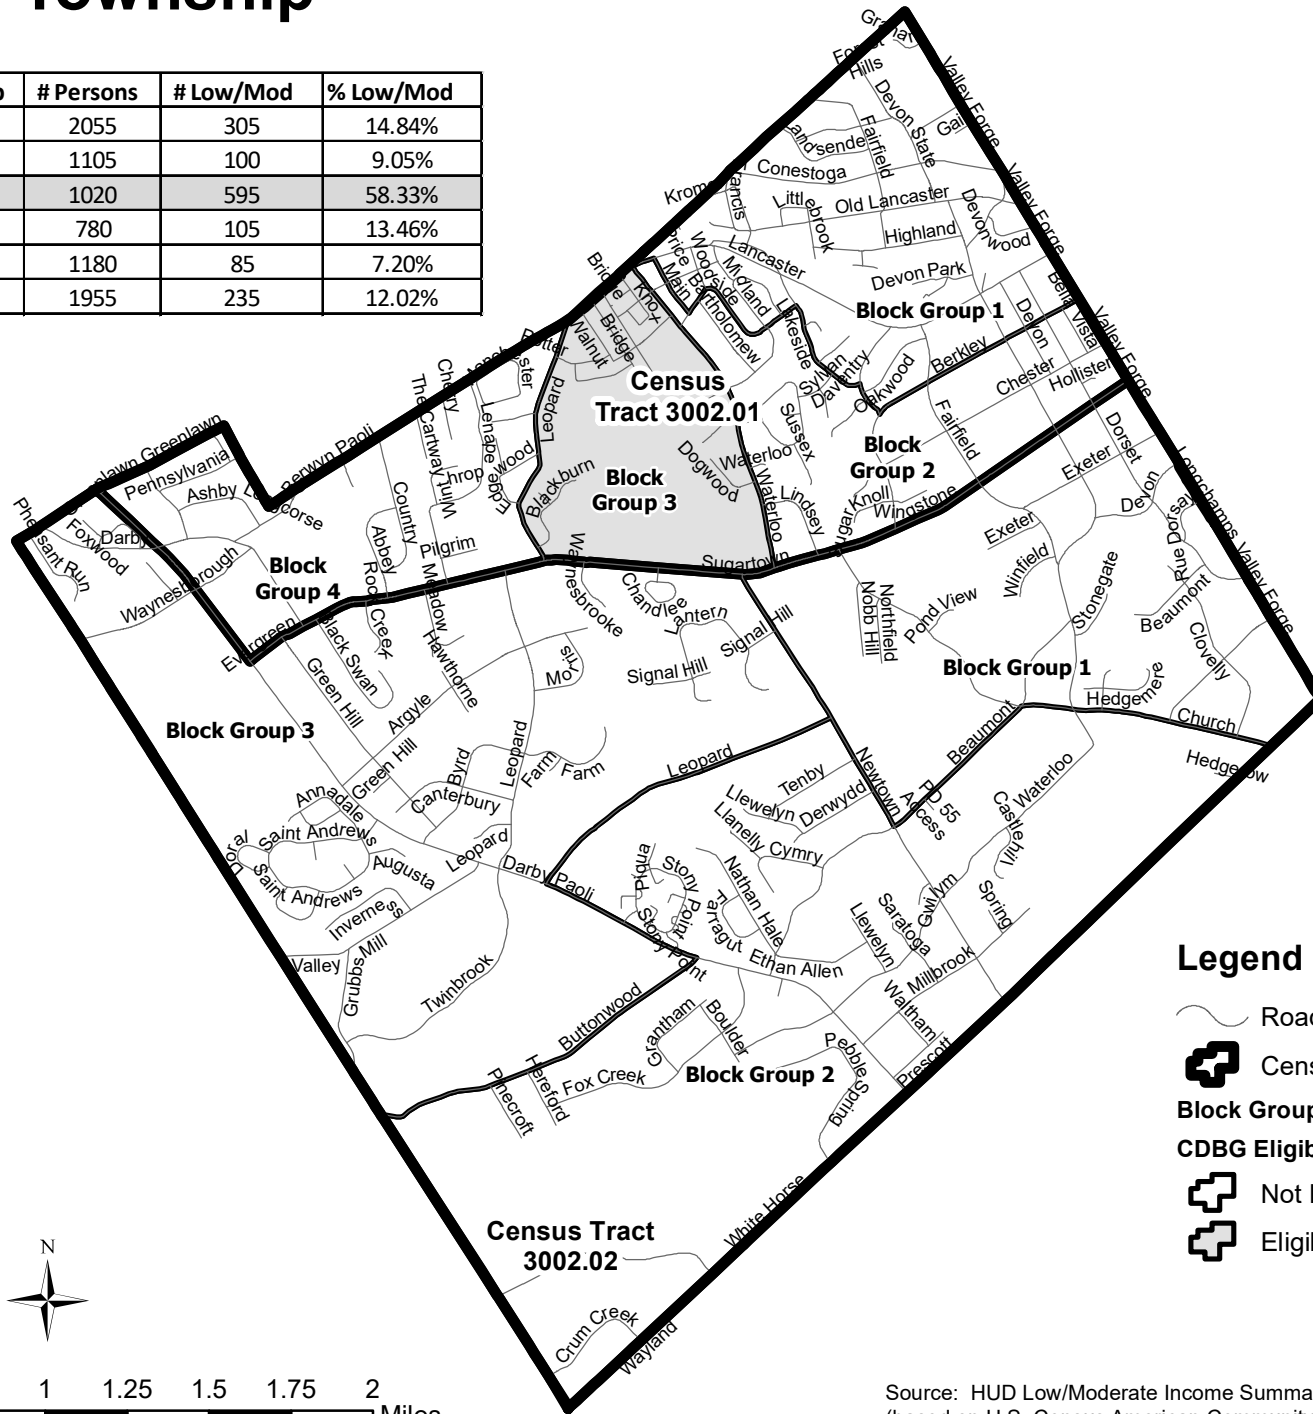

Easttown Township

Census Tract	Block Group	# Persons	# Low/Mod	% Low/Mod
300201	1	2055	305	14.84%
300201	2	1105	100	9.05%
300201	3	1020	595	58.33%
300201	4	780	105	13.46%
300202	1	1180	85	7.20%
300202	2	1955	235	12.02%

Legend

- Roads
- Census Tract 2010
- Block Groups 2010**
- CDBG Eligibility**
- Not Eligible
- Eligible

Source: HUD Low/Moderate Income Summary Data, Effective April 1, 2019 (based on U.S. Census American Community Survey 5 Year Estimates, 2011-2015)