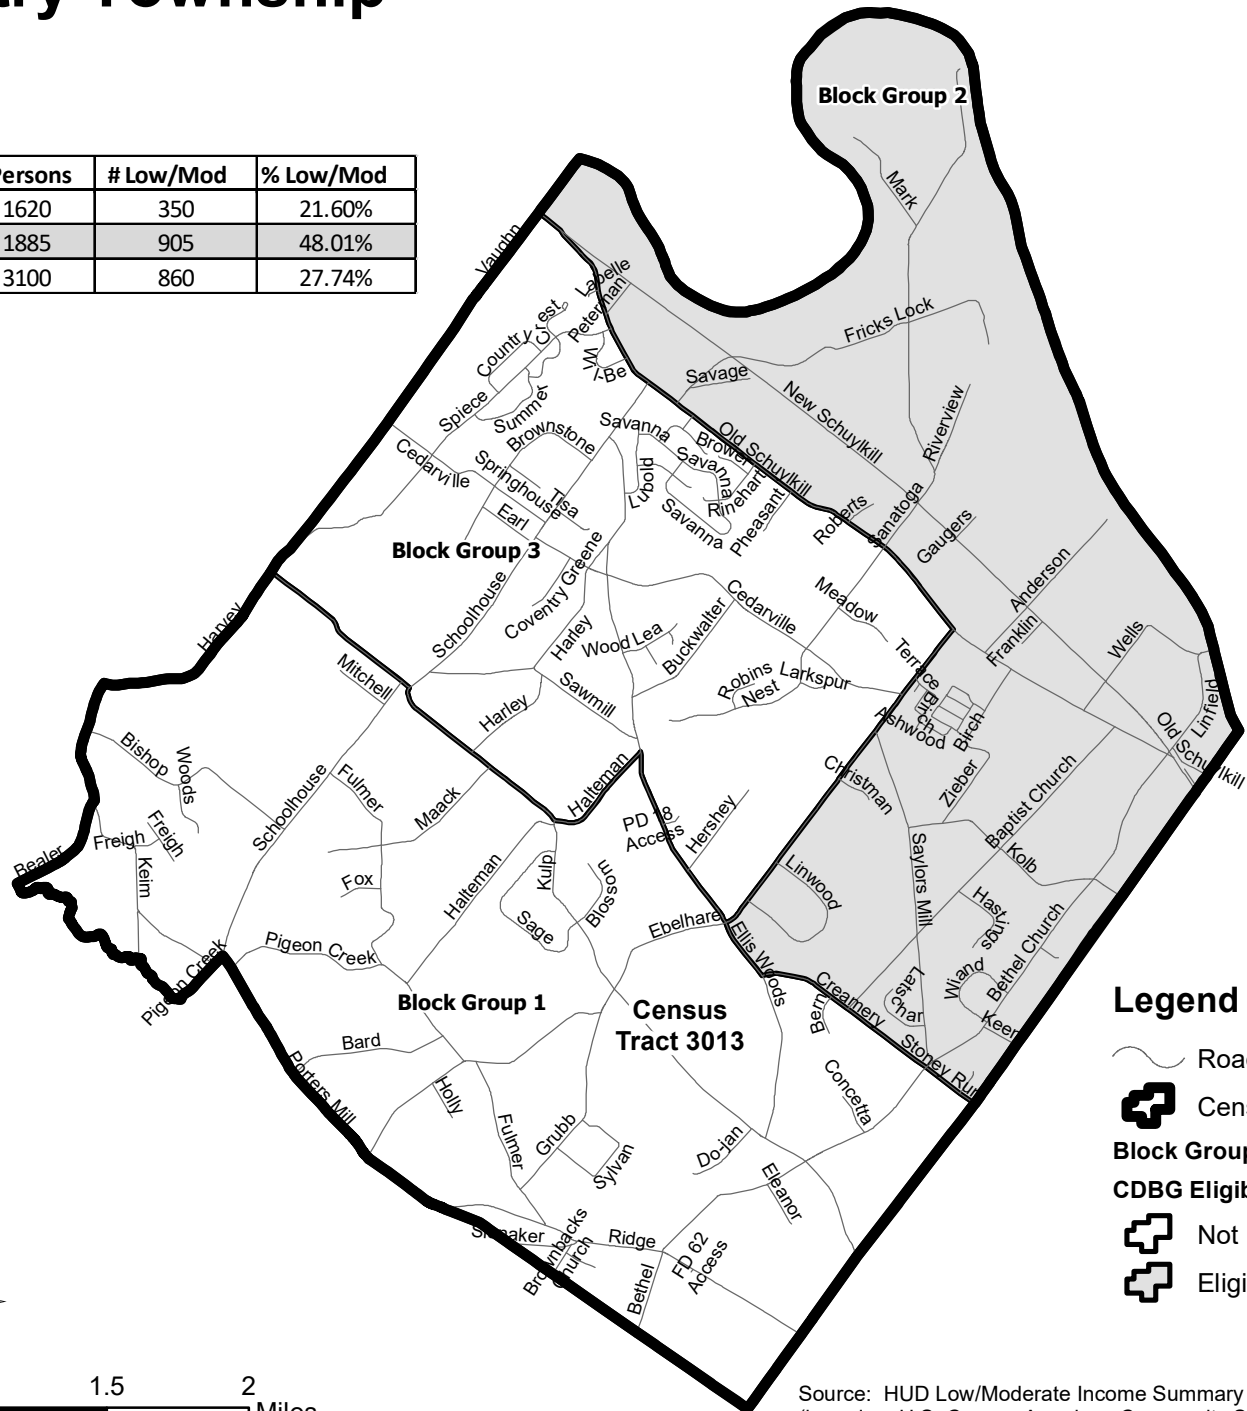

East Coventry Township

Census Tract	Block Group	# Persons	# Low/Mod	% Low/Mod
301300	1	1620	350	21.60%
301300	2	1885	905	48.01%
301300	3	3100	860	27.74%

Source: HUD Low/Moderate Income Summary Data, Effective April 1, 2019
 (based on U.S. Census American Community Survey 5 Year Estimates, 2011-2015)