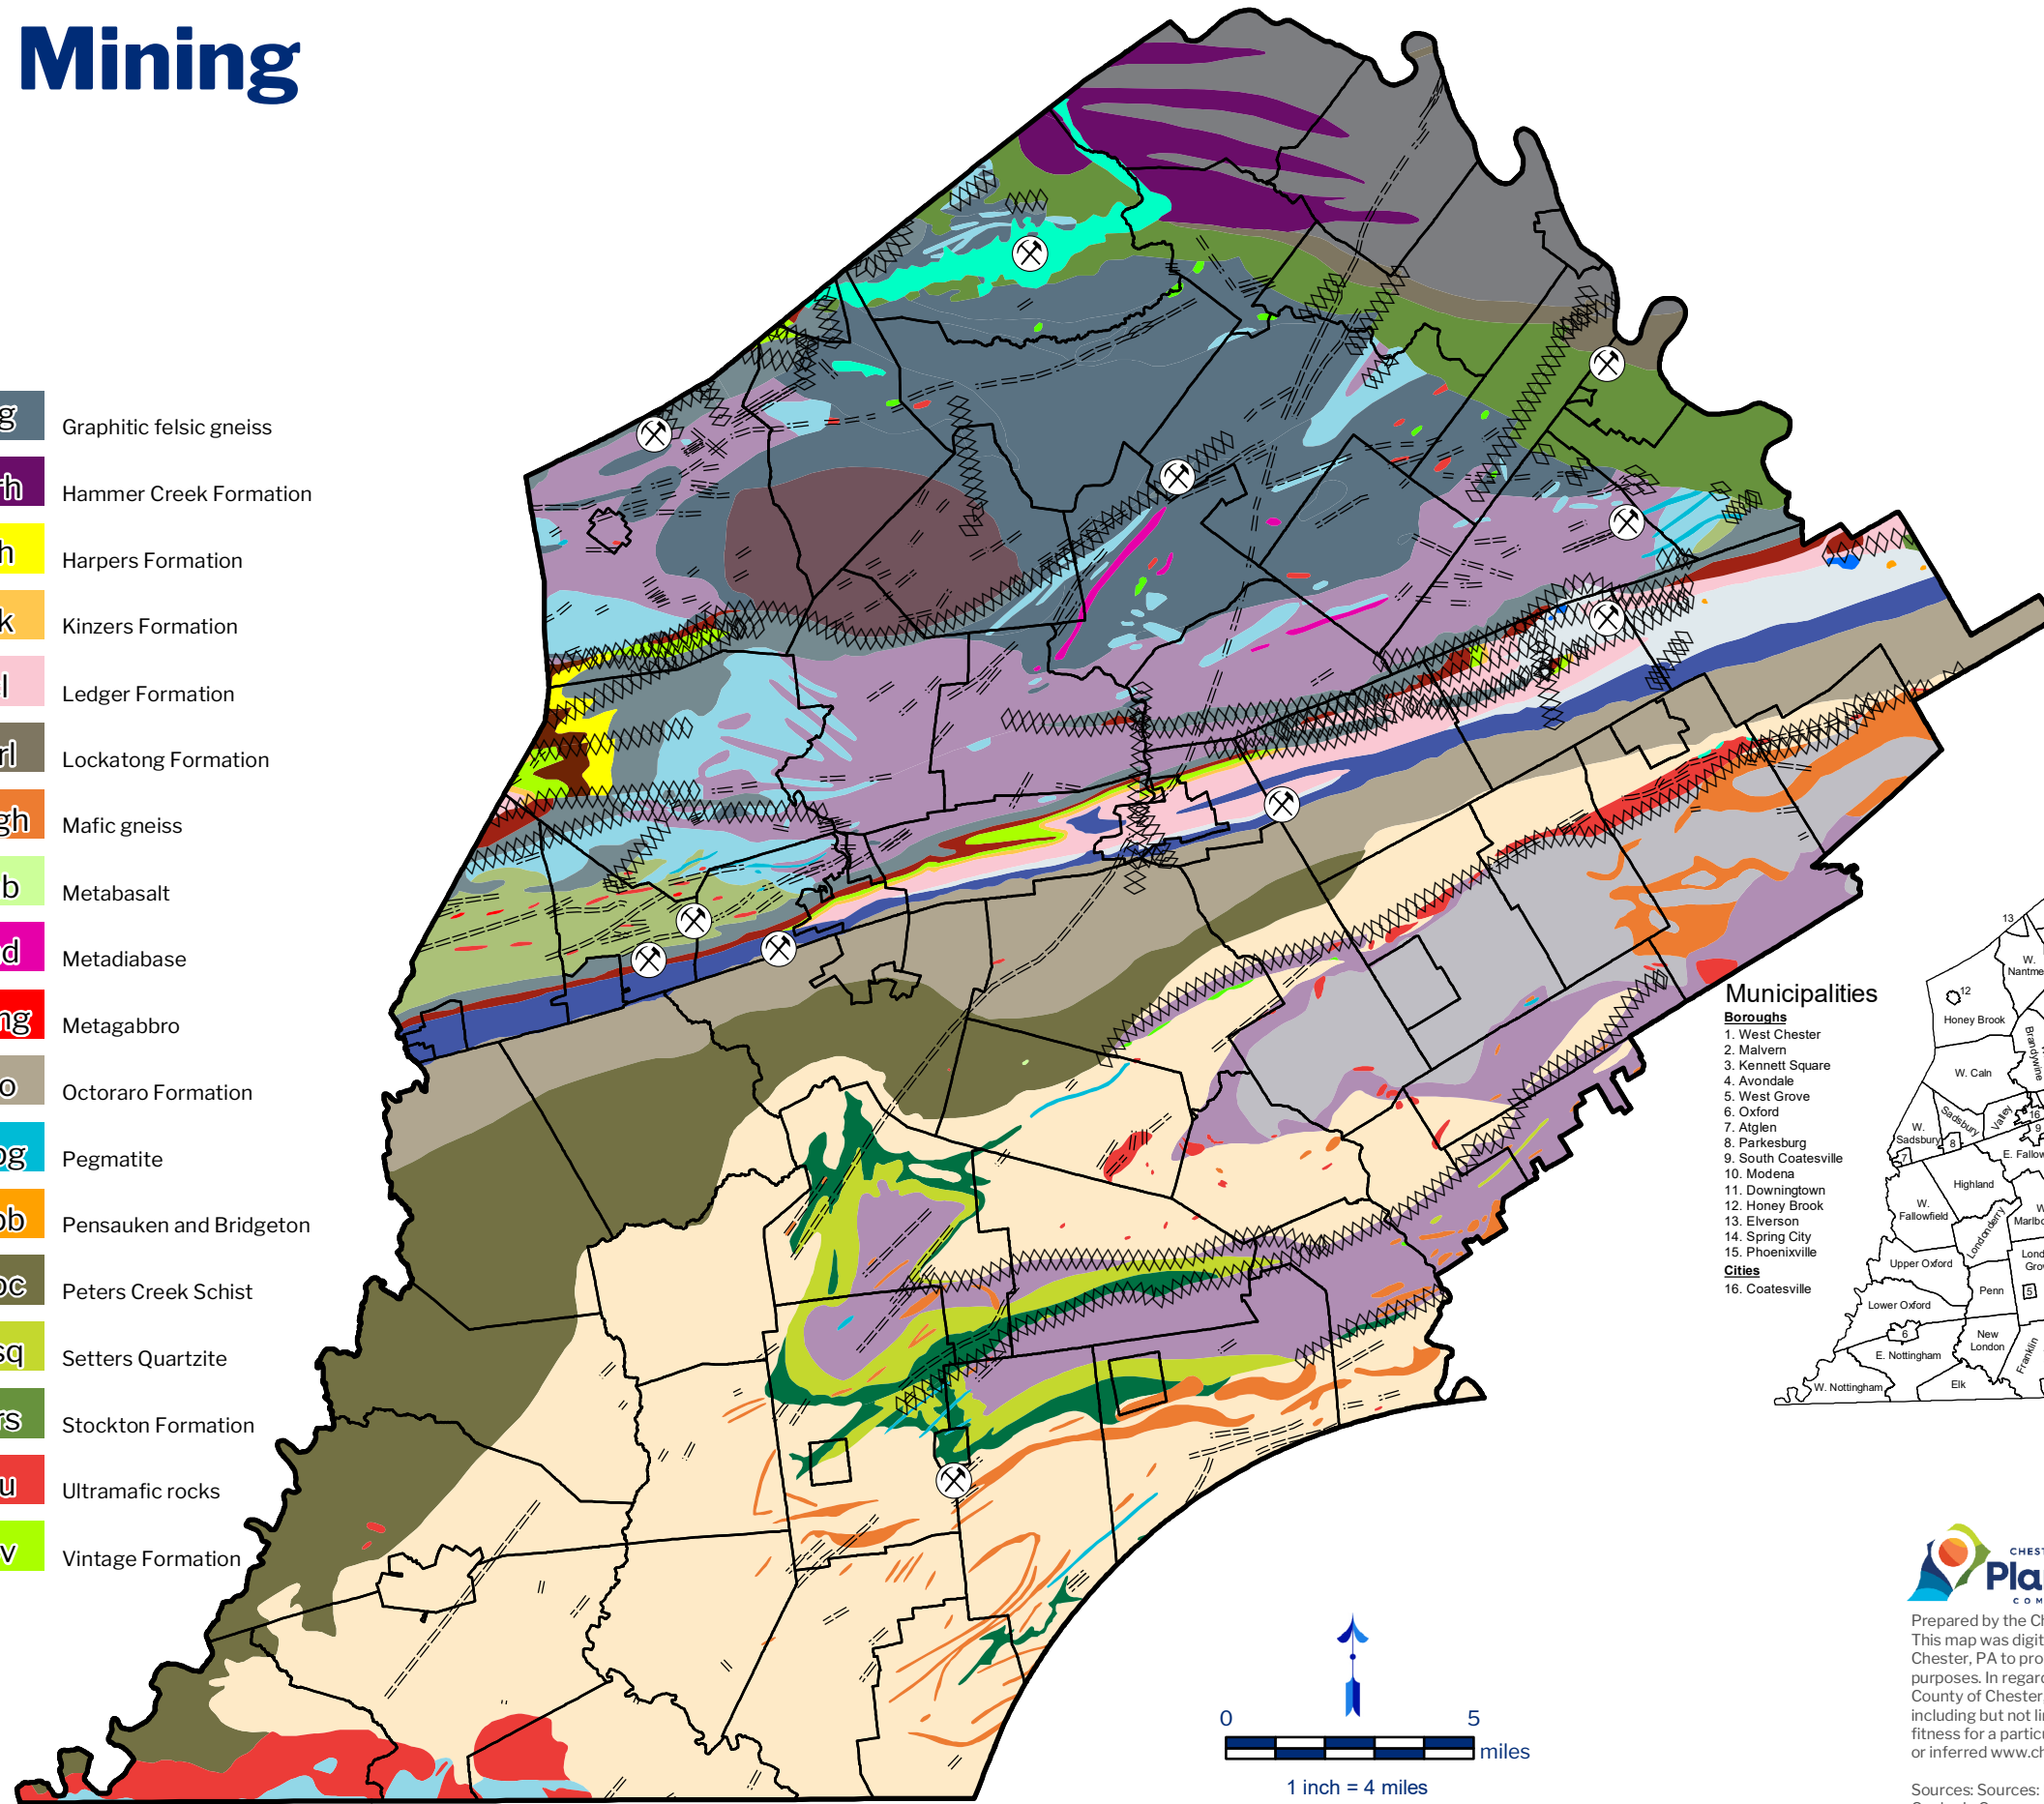

Geology and Mining

Chester County, PA

Municipalities

Boroughs

1. West Chester
2. Malvern
3. Kennett Square
4. Avondale
5. West Grove
6. Oxford
7. Atglen
8. Parkesburg
9. South Coatesville
10. Modena
11. Downingtown
12. Honey Brook
13. Elverson
14. Spring City
15. Phoenixville
16. Coatesville

Cities