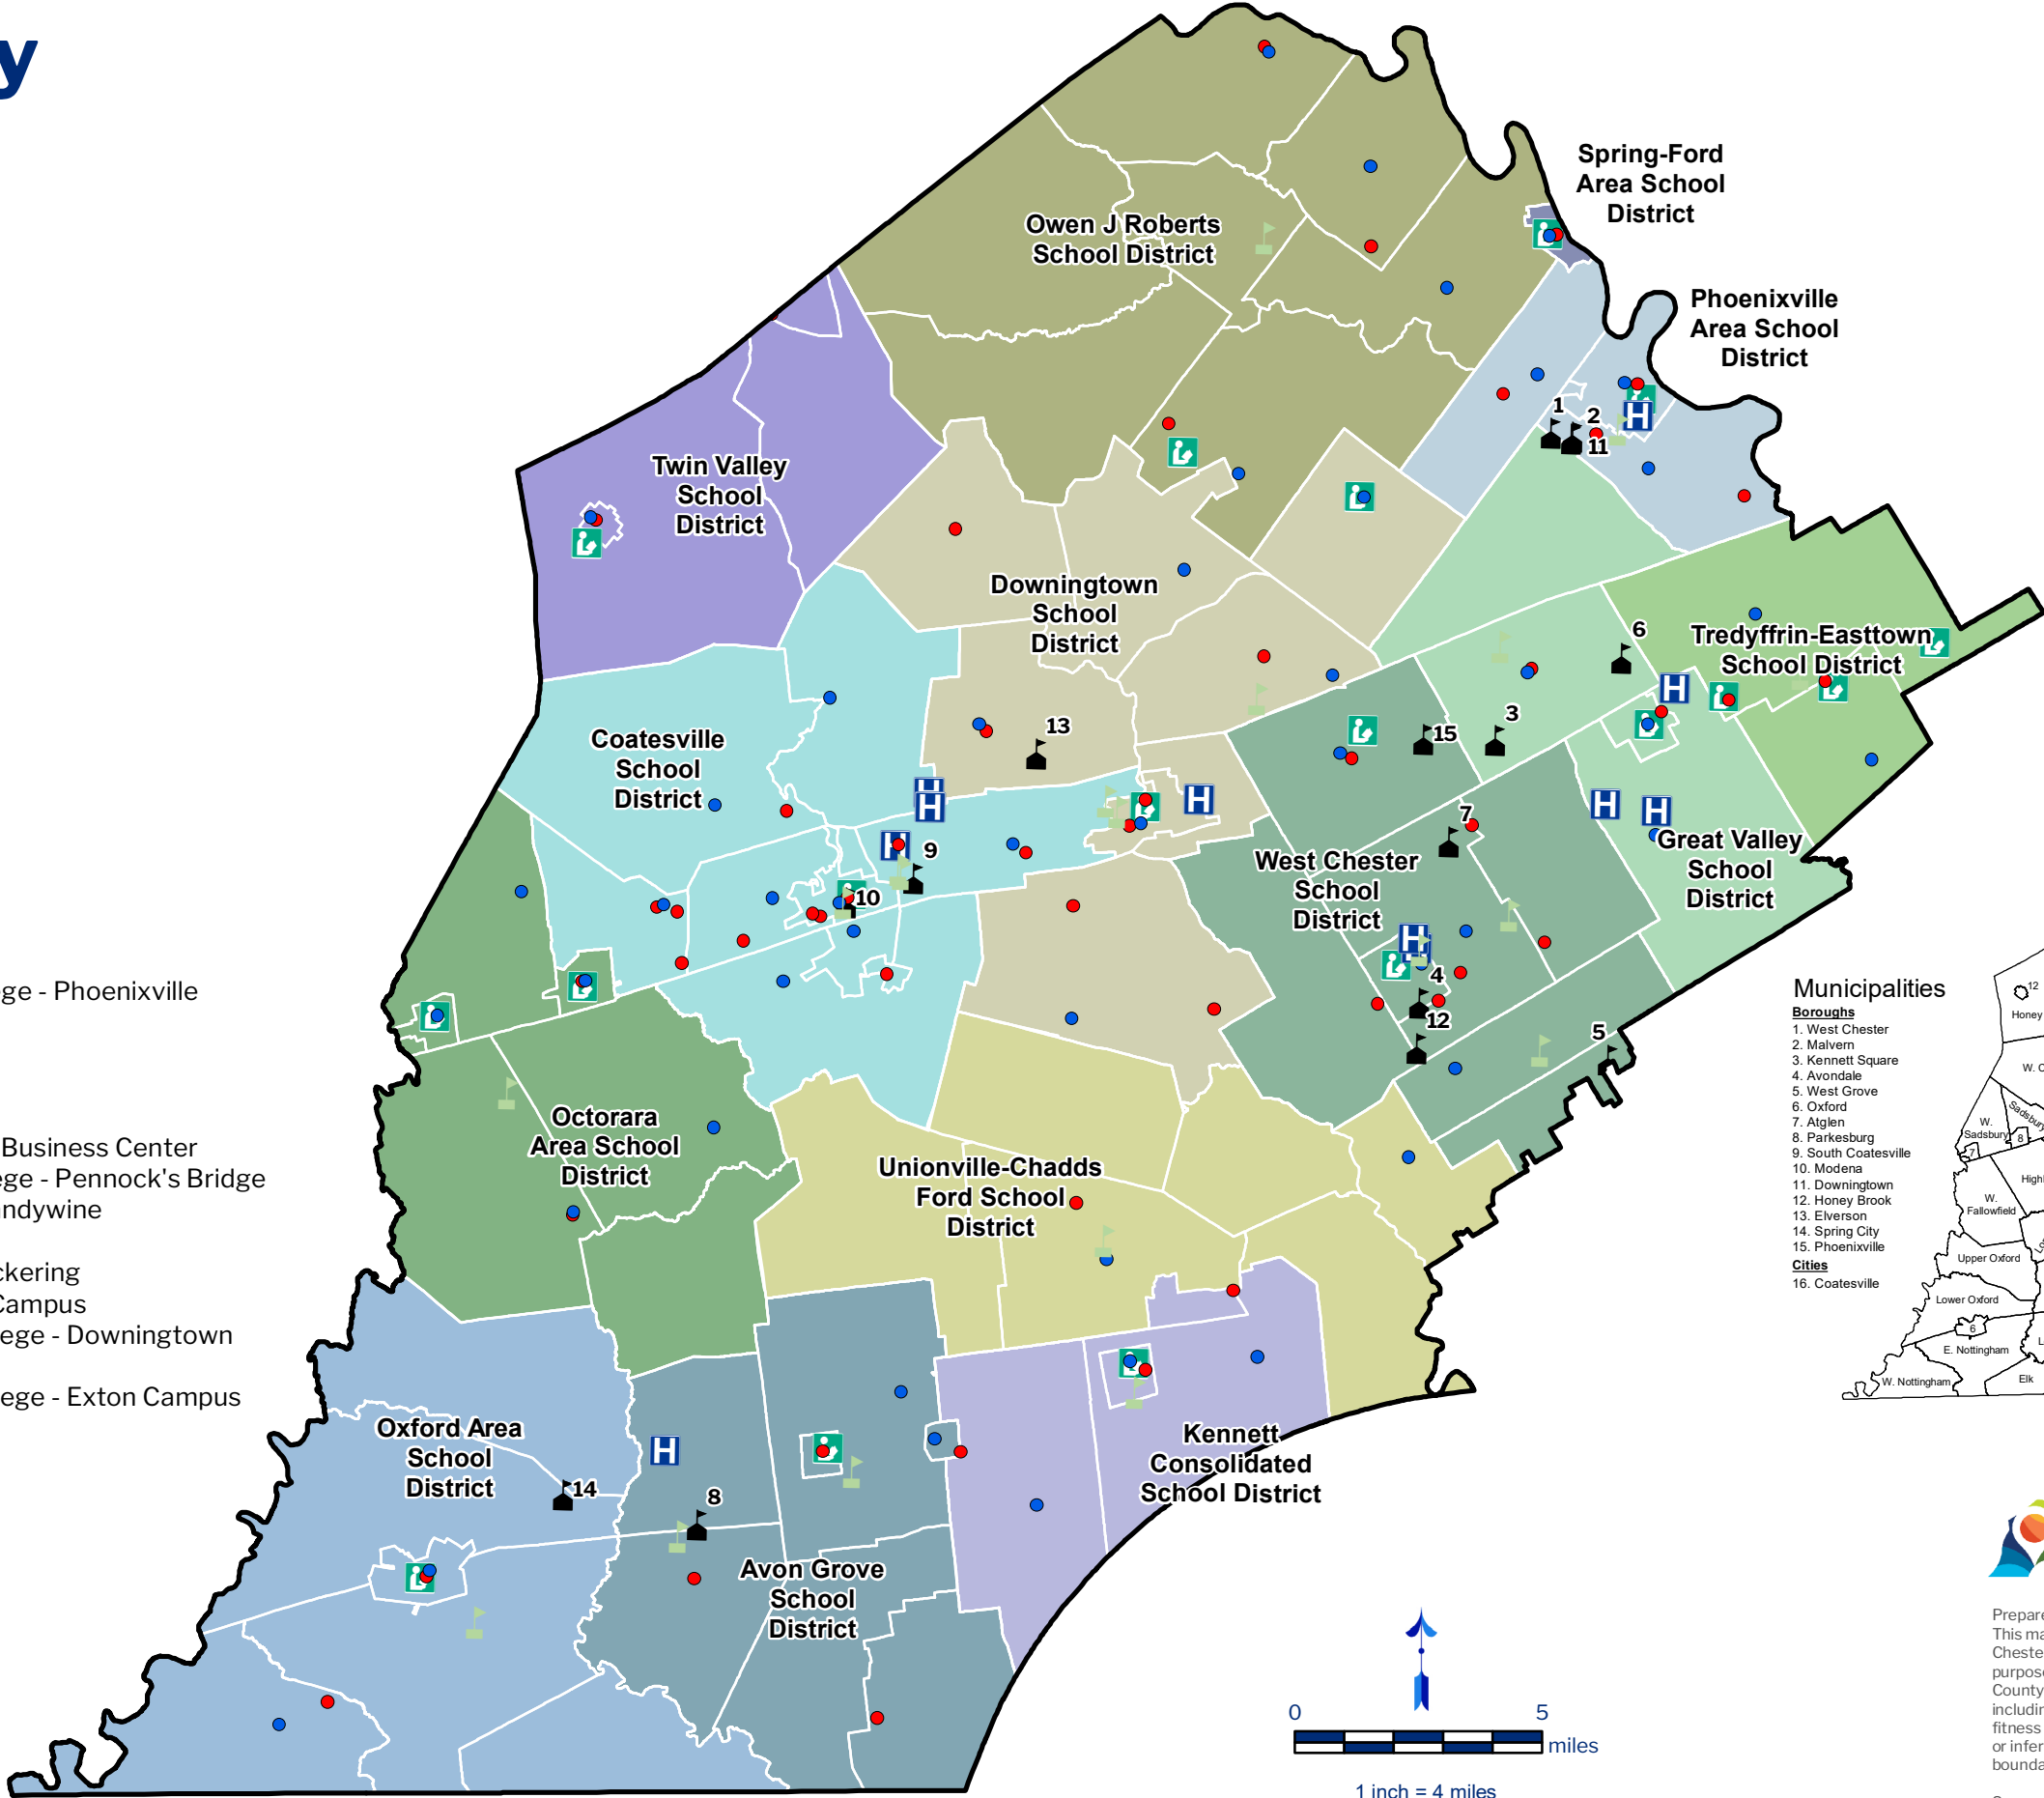

Community Facilities

Chester County, PA

- Police Station
- Fire Station
- 🏫 Public High Schools
- 🏛️ College or University
- H Hospital
- 📖 Public Library

College or University

1. University of Valley Forge
2. Delaware County Community College - Phoenixville
3. Immaculata University
4. West Chester University
5. Cheyney University
6. Penn State-Great Valley Campus
7. West Chester University Graduate Business Center
8. Delaware County Community College - Pennock's Bridge
9. Center for Arts & Technology - Brandywine
10. Lincoln University - Coatesville
11. Center for Arts & Technology - Pickering
12. West Chester University - South Campus
13. Delaware County Community College - Downingtown
14. Lincoln University
15. Delaware County Community College - Exton Campus

- Municipalities**
- Boroughs**
1. West Chester
 2. Malvern
 3. Kennett Square
 4. Avondale
 5. West Grove
 6. Oxford
 7. Atglen
 8. Parkesburg
 9. South Coatesville
 10. Modena
 11. Downingtown
 12. Honey Brook
 13. Elverson
 14. Spring City
 15. Phoenixville
- Cities**
16. Coatesville

1 inch = 4 miles
ratio = 1:237,600

Prepared by the Chester County Planning Commission, 2017. This map was digitally compiled for internal use by the County of Chester, PA to provide an index to parcels and for other reference purposes. In regards to the information or data furnished herein, County of Chester, PA makes no representation of any kind, including but not limited to, the warranties of merchantability or fitness for a particular use, nor are any such warranties to be implied or inferred www.chescoplanning.org. Note: School district boundaries are approximate.

Sources: Chester County GIS Department, GIS Consortium, 2005, 2006, 2010, 2013.