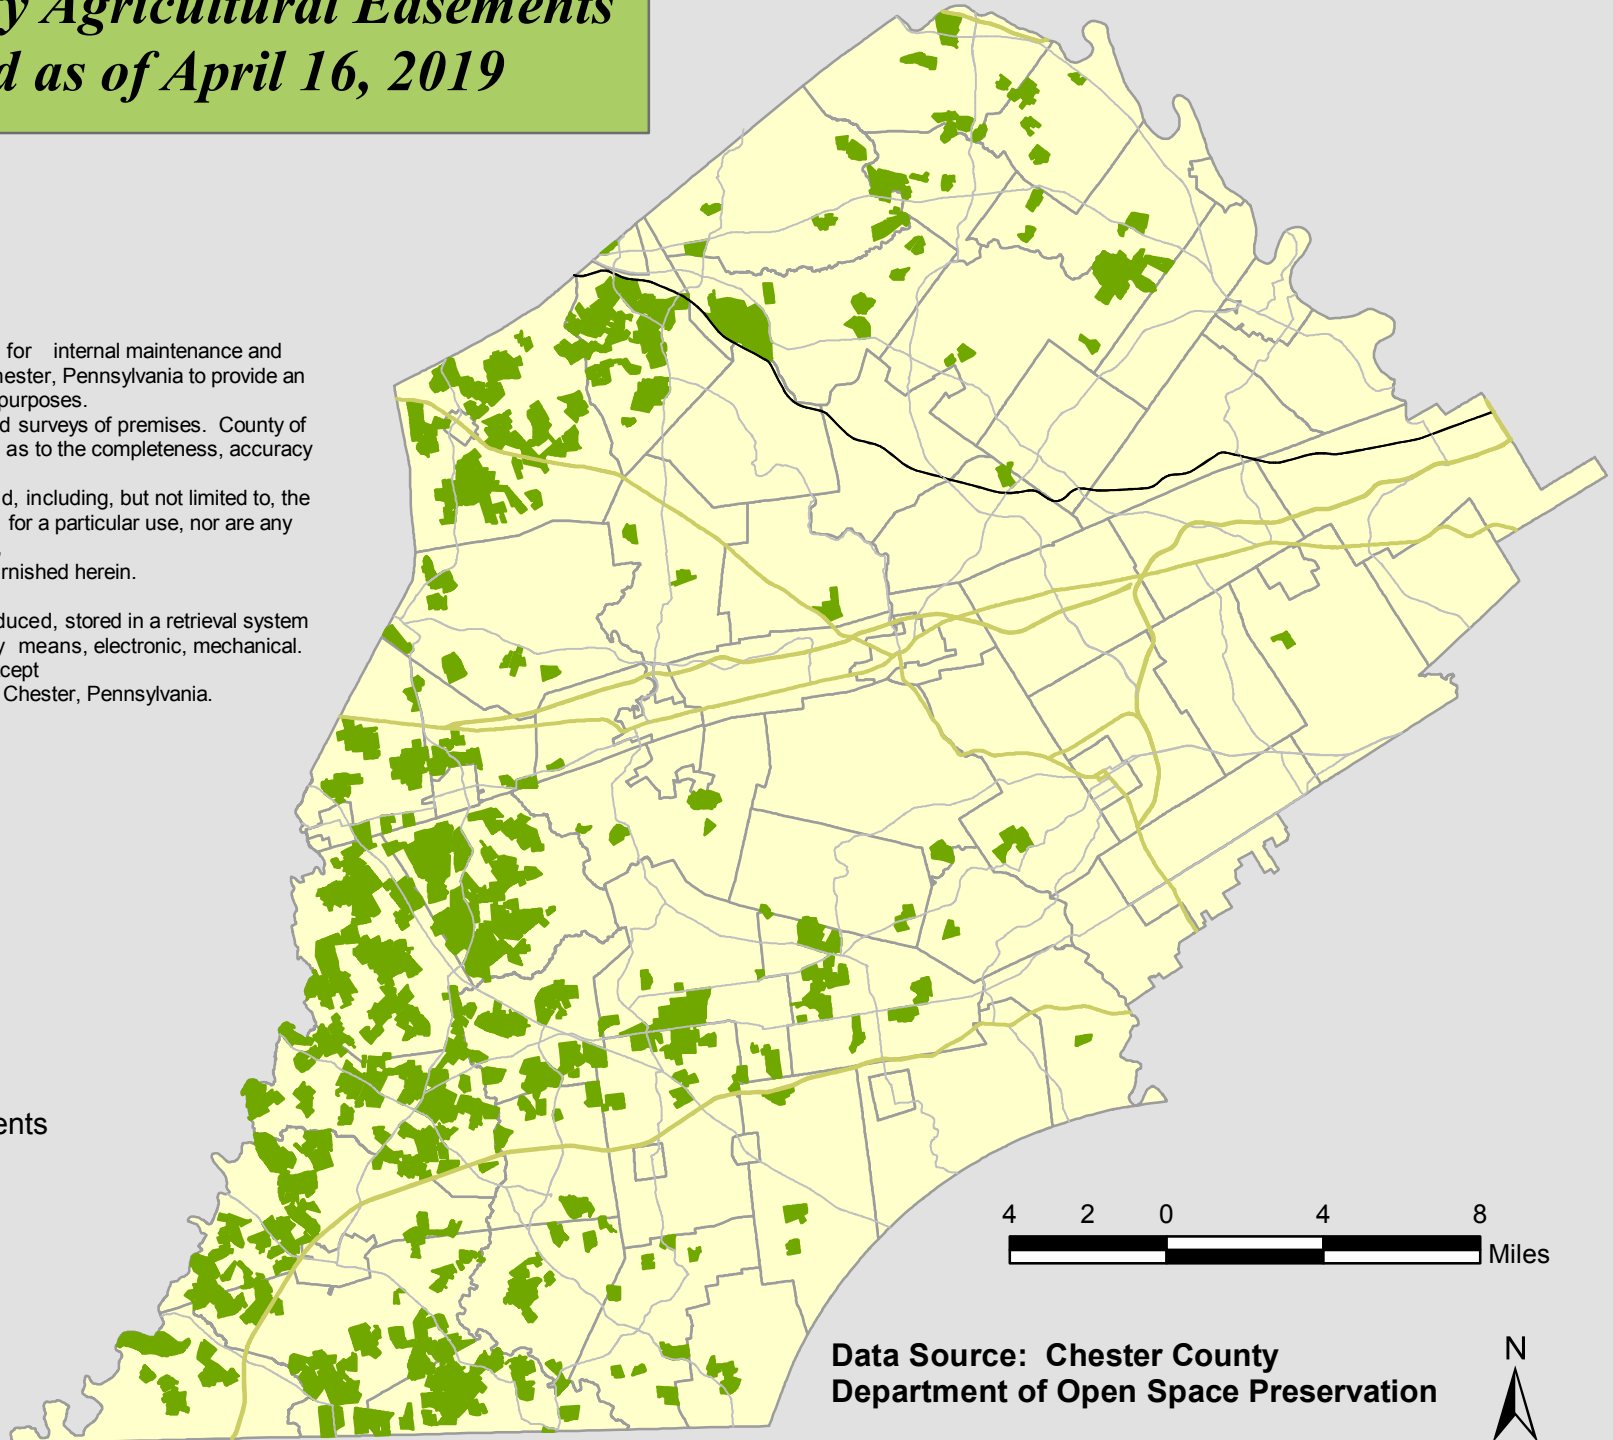

Chester County Agricultural Easements Completed as of April 16, 2019

This map was digitally compiled for internal maintenance and developmental use by the County of Chester, Pennsylvania to provide an index to parcels and for other reference purposes. Parcel lines do not represent actual field surveys of premises. County of Chester, Pennsylvania makes no claims as to the completeness, accuracy or content of any data contained hereon, and makes no representation of any kind, including, but not limited to, the warranties of merchantability or fitness for a particular use, nor are any such warranties to be implied or inferred, with respect to the information or data furnished herein.

Legend

-  Agricultural Easements
-  Major Roads
-  Municipalities

Data Source: Chester County
Department of Open Space Preservation