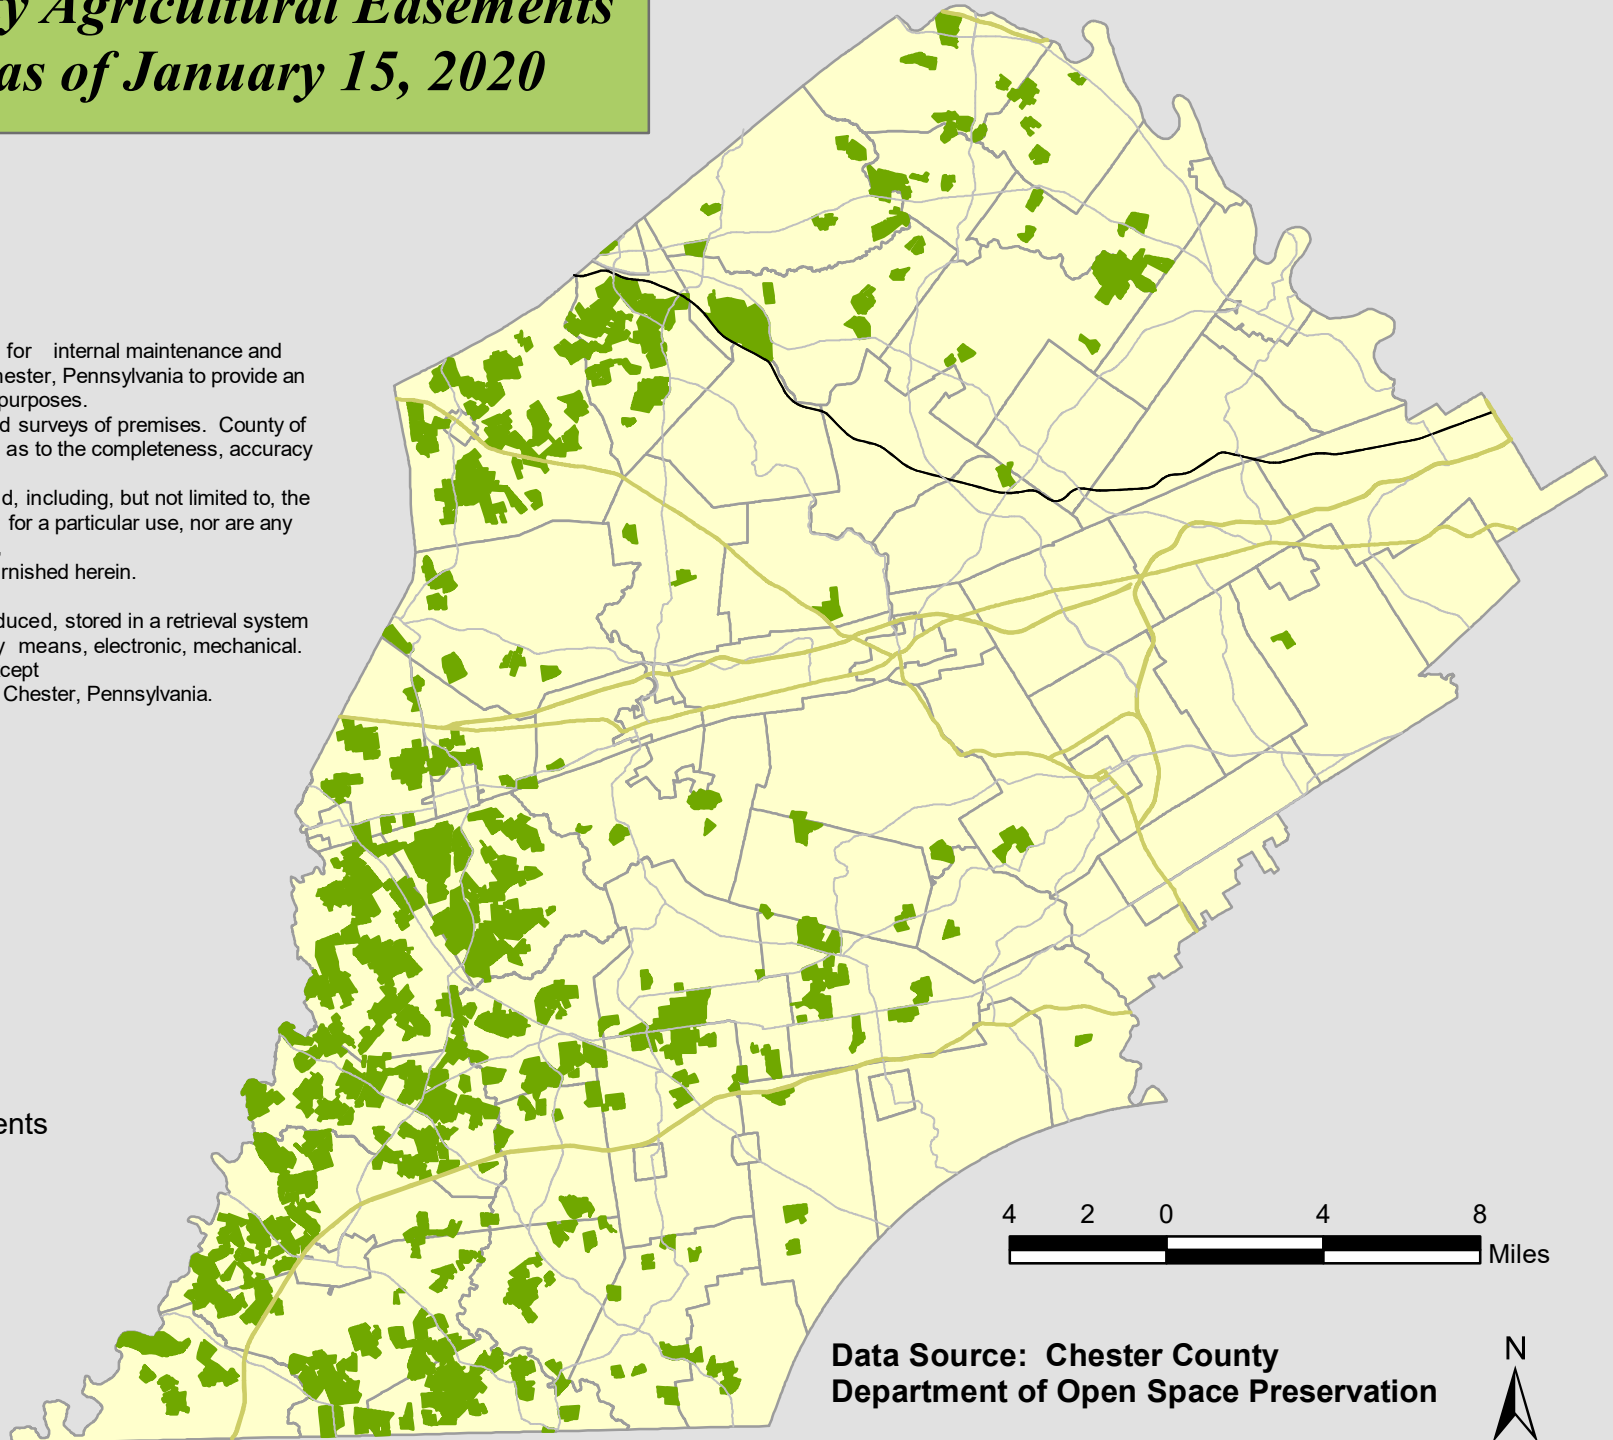

Chester County Agricultural Easements Completed as of January 15, 2020

This map was digitally compiled for internal maintenance and developmental use by the County of Chester, Pennsylvania to provide an index to parcels and for other reference purposes. Parcel lines do not represent actual field surveys of premises. County of Chester, Pennsylvania makes no claims as to the completeness, accuracy or content of any data contained hereon, and makes no representation of any kind, including, but not limited to, the warranties of merchantability or fitness for a particular use, nor are any such warranties to be implied or inferred, with respect to the information or data furnished herein.

Legend

-  Agricultural Easements
-  Major Roads
-  Municipalities

Data Source: Chester County
Department of Open Space Preservation