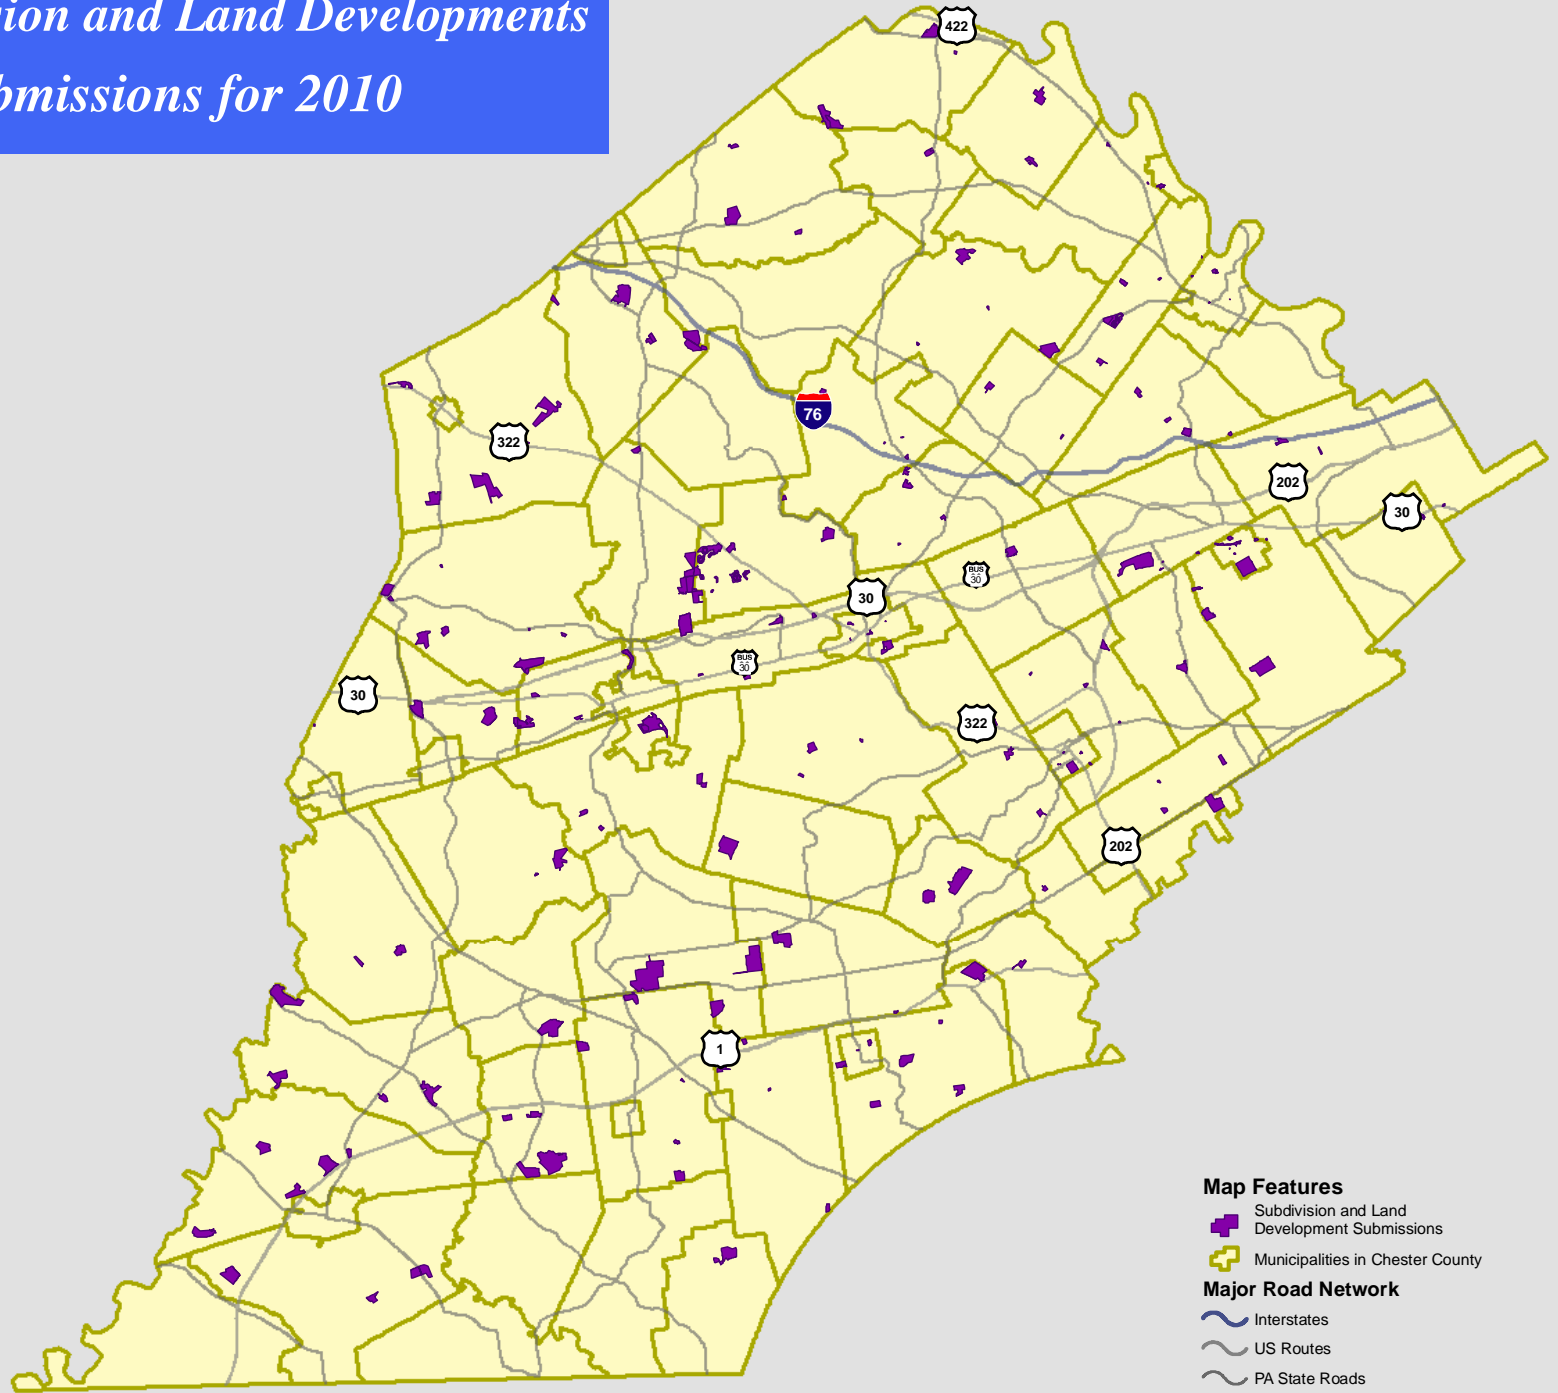

Proposed Subdivision and Land Developments Plan Submissions for 2010

Planning Commission
Map Series

Data Sources:
CCPC Act 247 Database, 2010

Prepared by:
Chester County Planning Commission