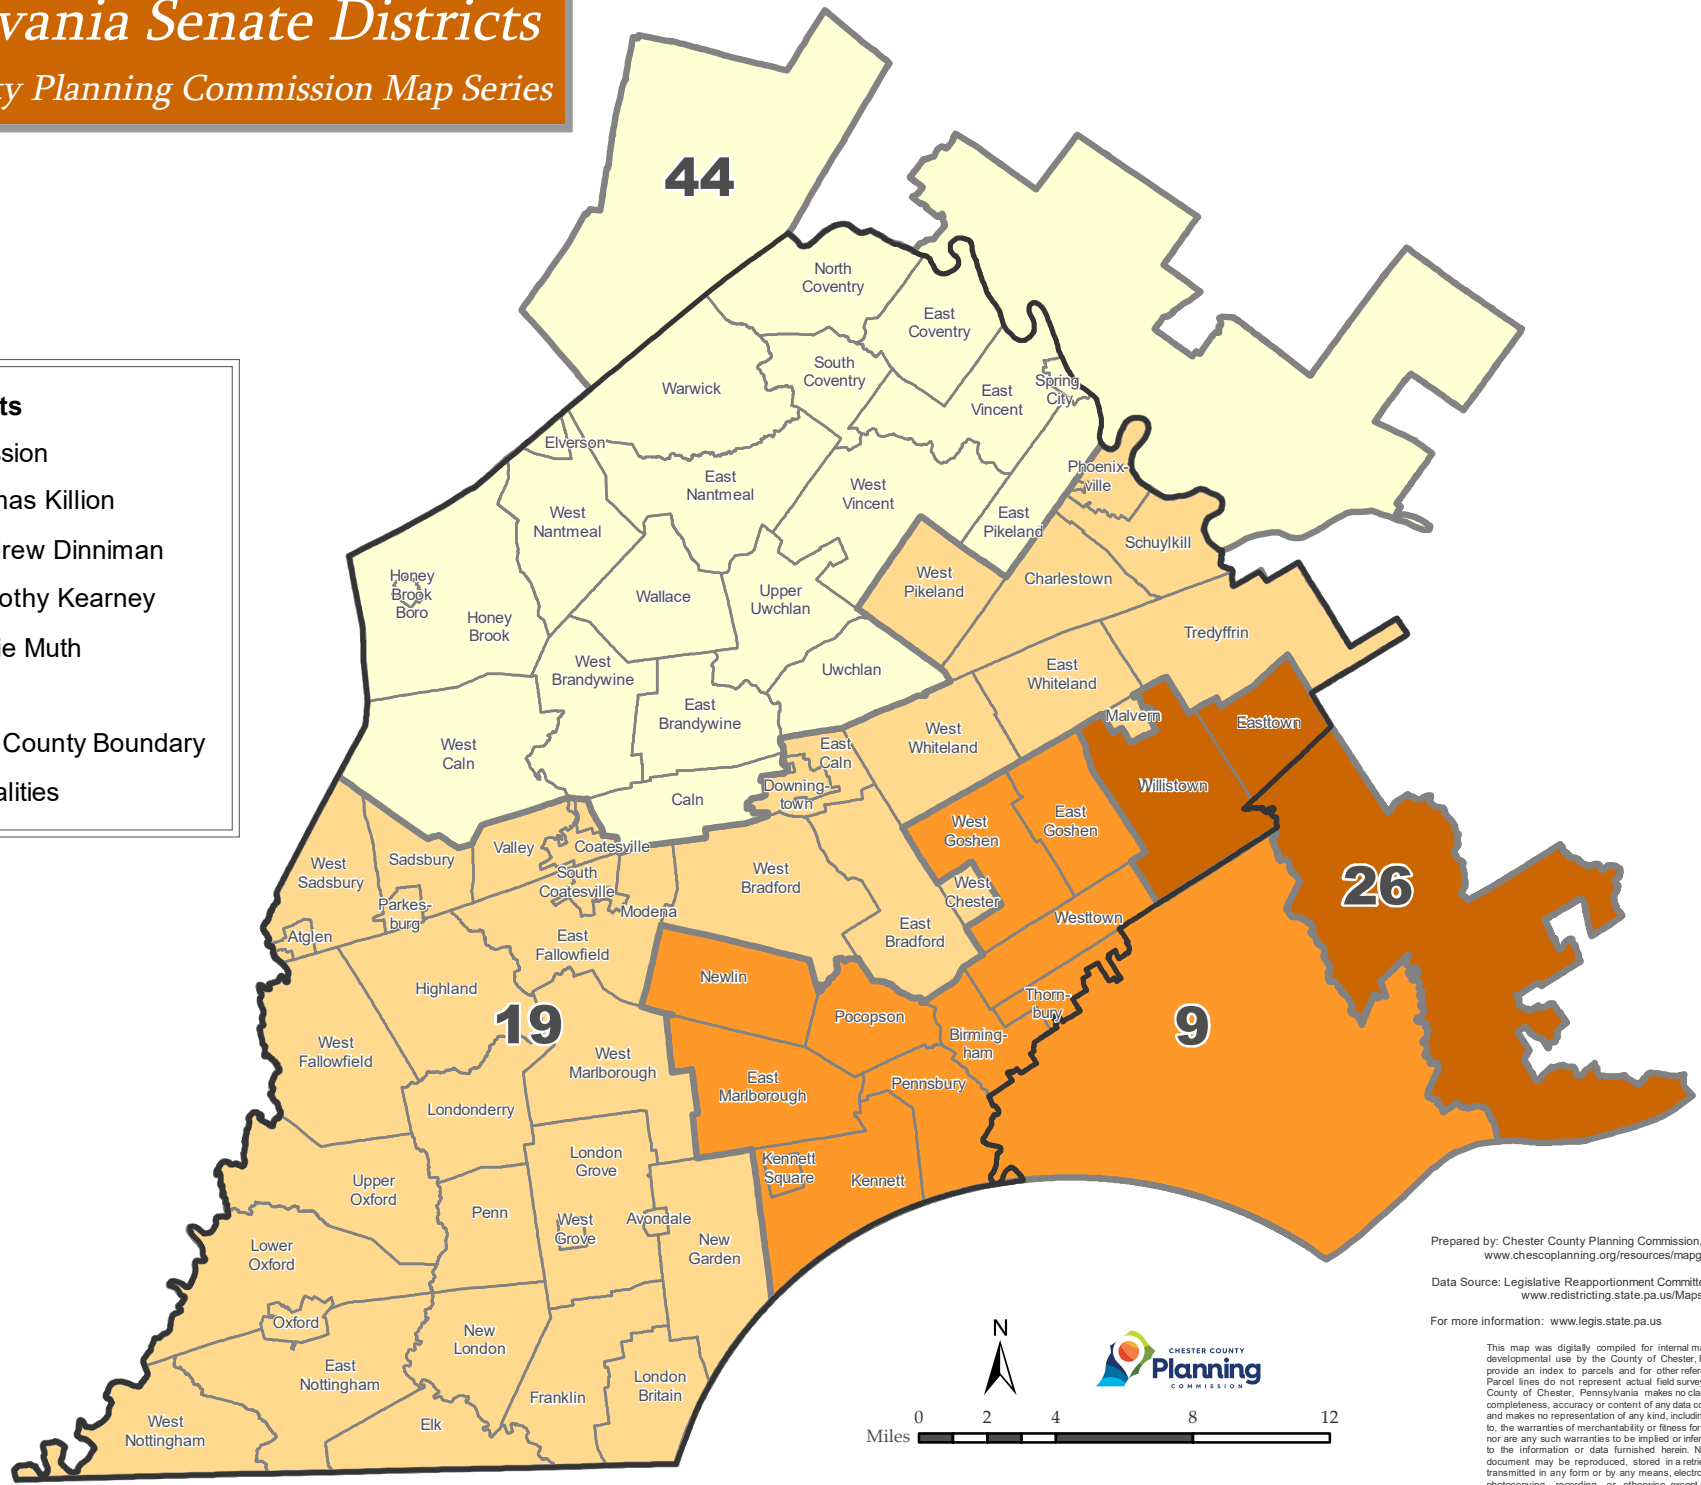

Pennsylvania Senate Districts

Chester County Planning Commission Map Series

Senate Districts
2019-2020 Session

- 9 - Thomas Killion
- 19 - Andrew Dinniman
- 26 - Timothy Kearney
- 44 - Katie Muth

— Chester County Boundary
— Municipalities

Prepared by: Chester County Planning Commission, 2018
www.chescoplanning.org/resources/mapgallery.cfm
Data Source: Legislative Reapportionment Committee, June 2012
www.redistricting.state.pa.us/Maps/index.cfm
For more information: www.legis.state.pa.us