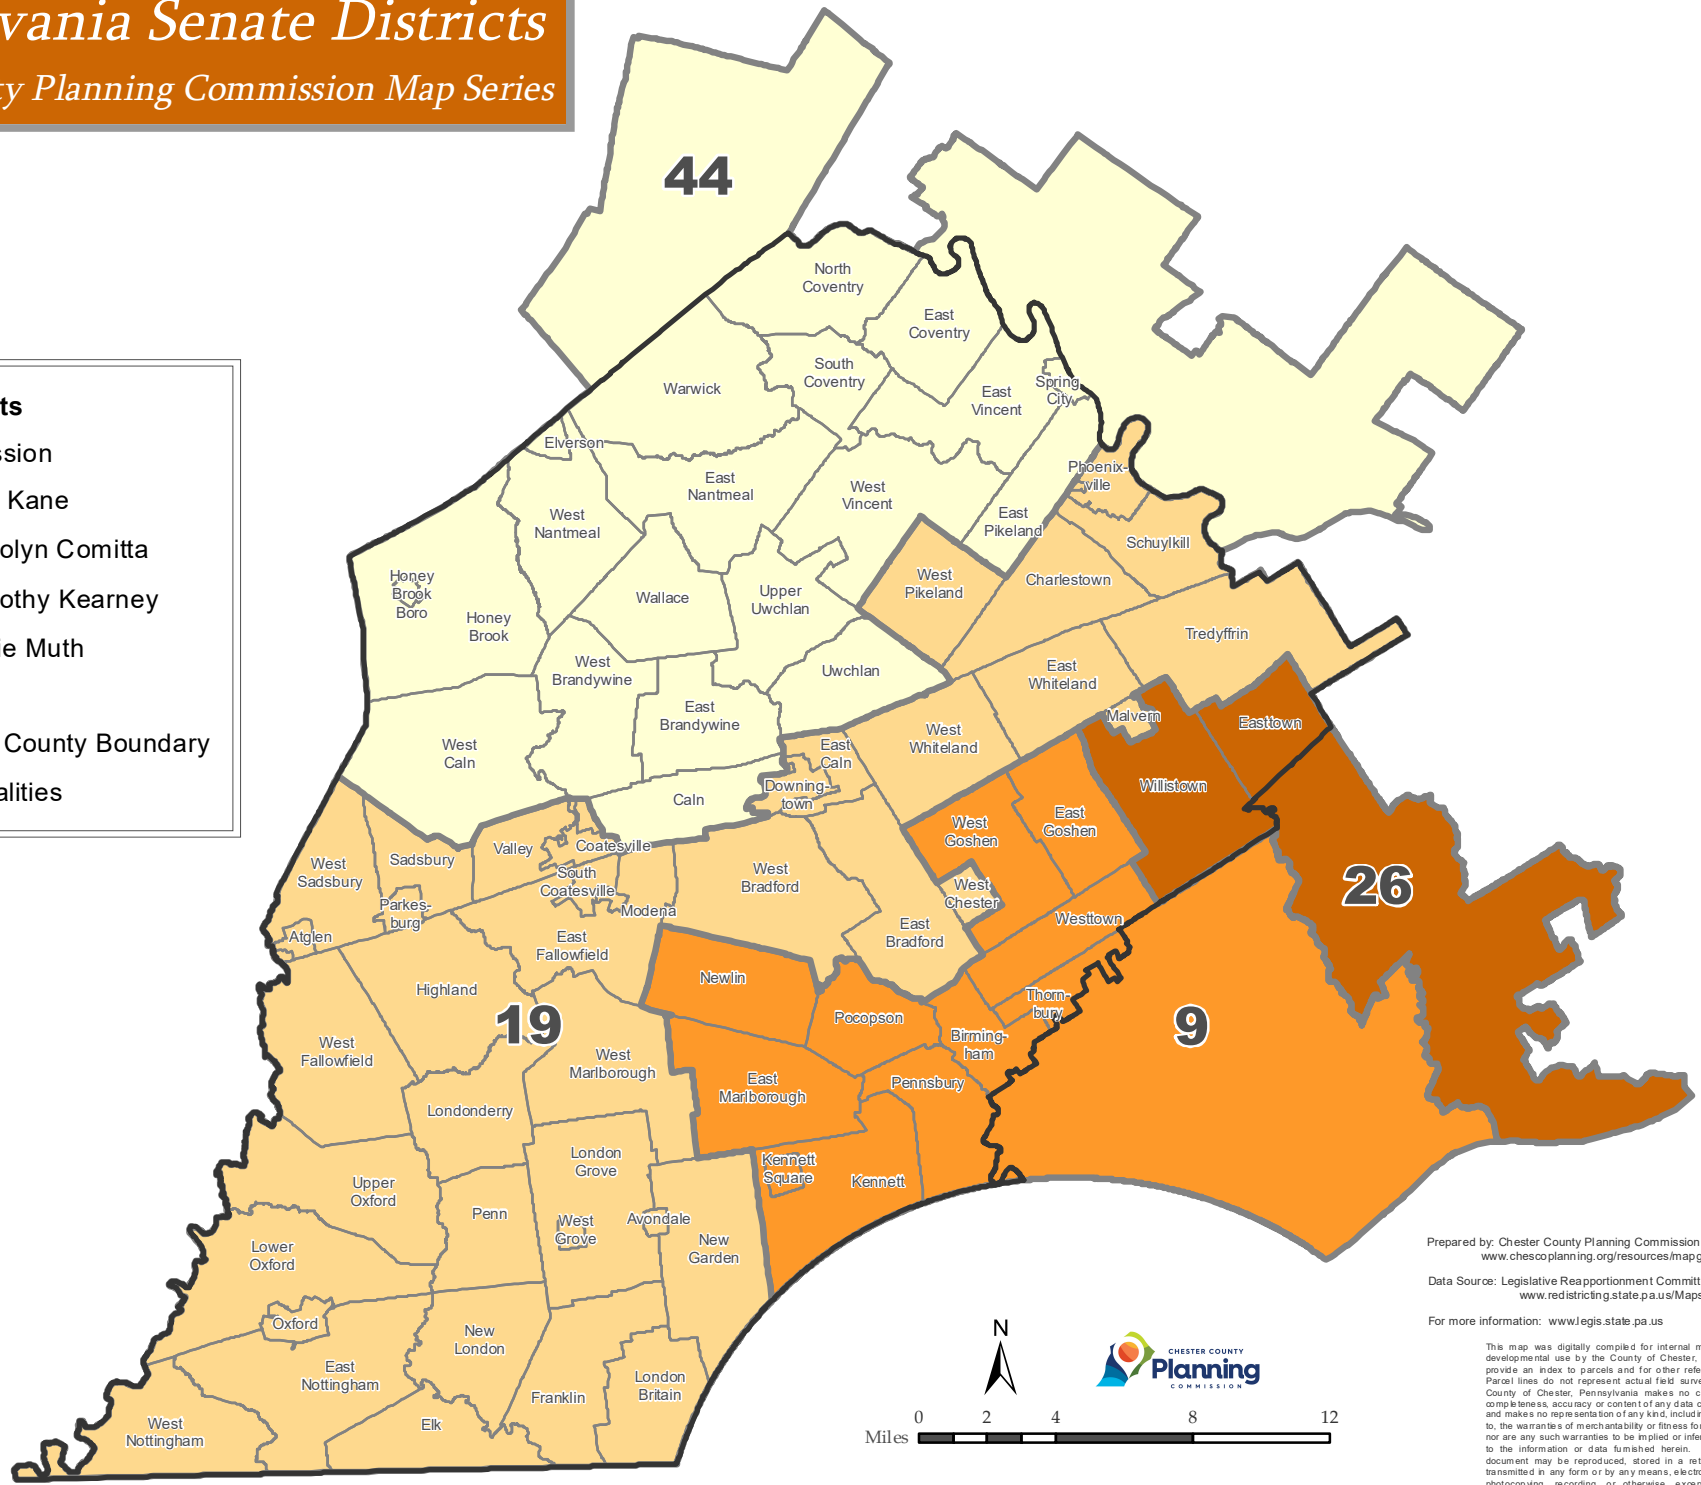

Pennsylvania Senate Districts

Chester County Planning Commission Map Series

Senate Districts
2021-2022 Session

- 9 - John Kane
- 19 - Carolyn Comitta
- 26 - Timothy Kearney
- 44 - Katie Muth

— Chester County Boundary
— Municipalities

Prepared by: Chester County Planning Commission, 2021
www.chescoPlanning.org/resources/mapgallery.cfm
Data Source: Legislative Reapportionment Committee, June 2012
www.redistricting.state.pa.us/Maps/index.cfm
For more information: www.legis.state.pa.us