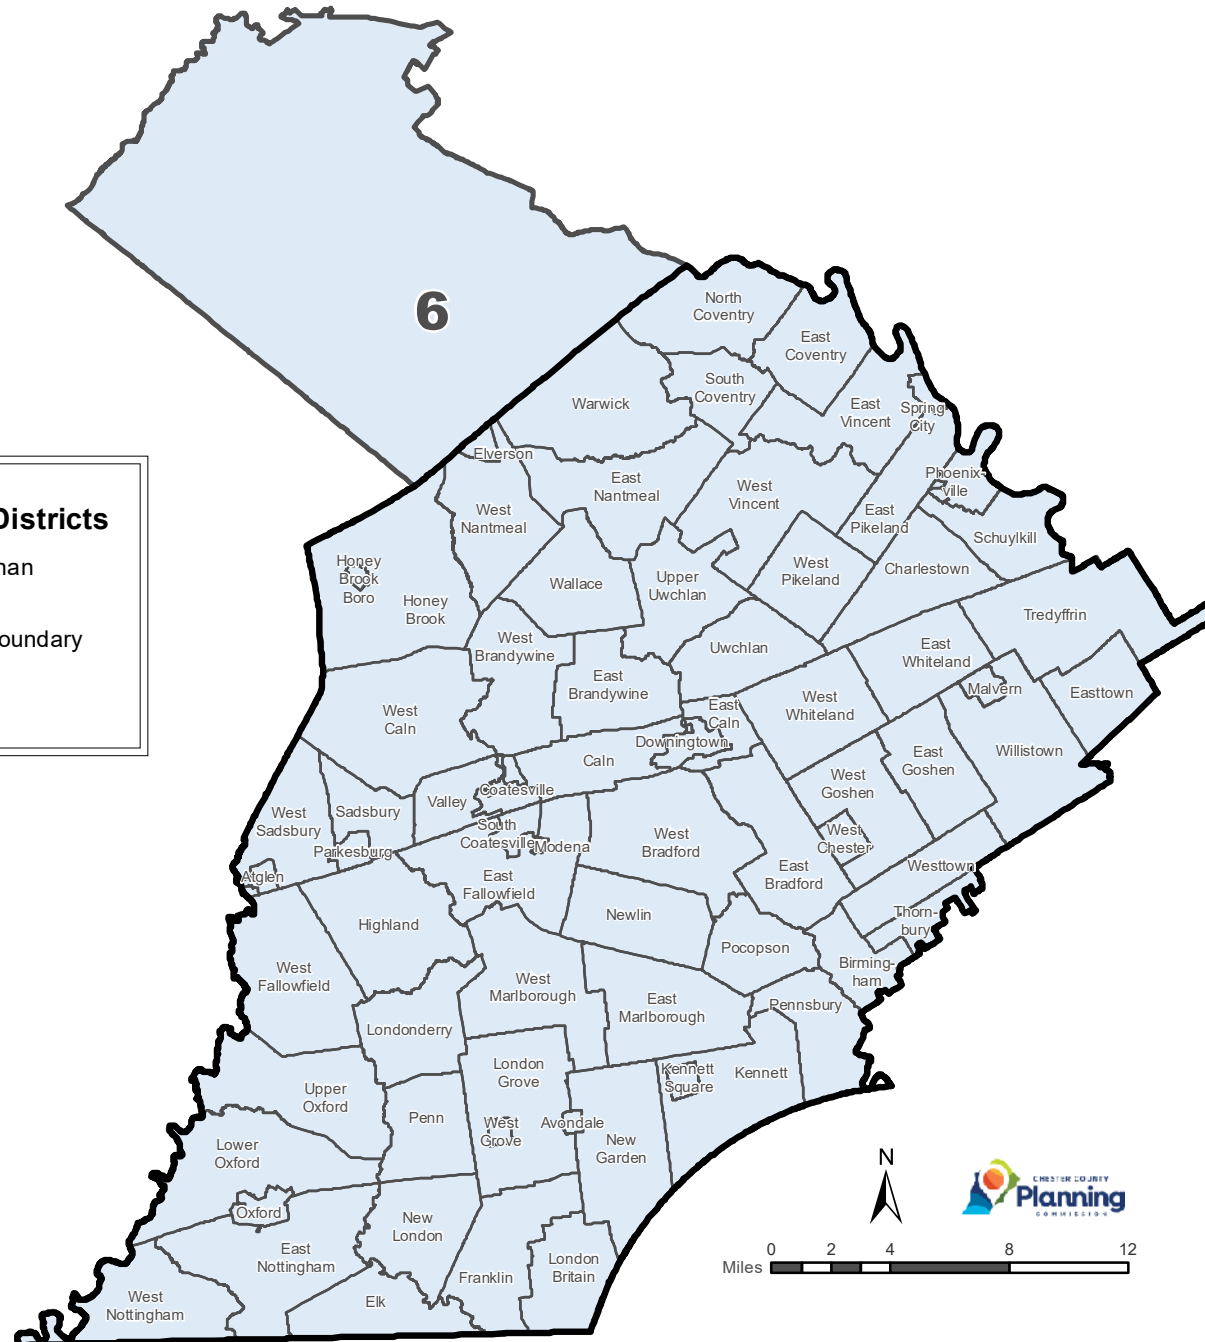

United States Congressional Districts

Chester County Planning Commission Map Series

Prepared by:
Chester County Planning Commission, 2021
www.chescoplanning.org/resources/mapgallery.cfm

Data Source:
2018 Remedial Plan
www.redistricting.state.pa.us/Maps/index.cfm

US Congressional Districts

- 6 - Chrissy Houlahan
- Chester County Boundary
- Municipalities