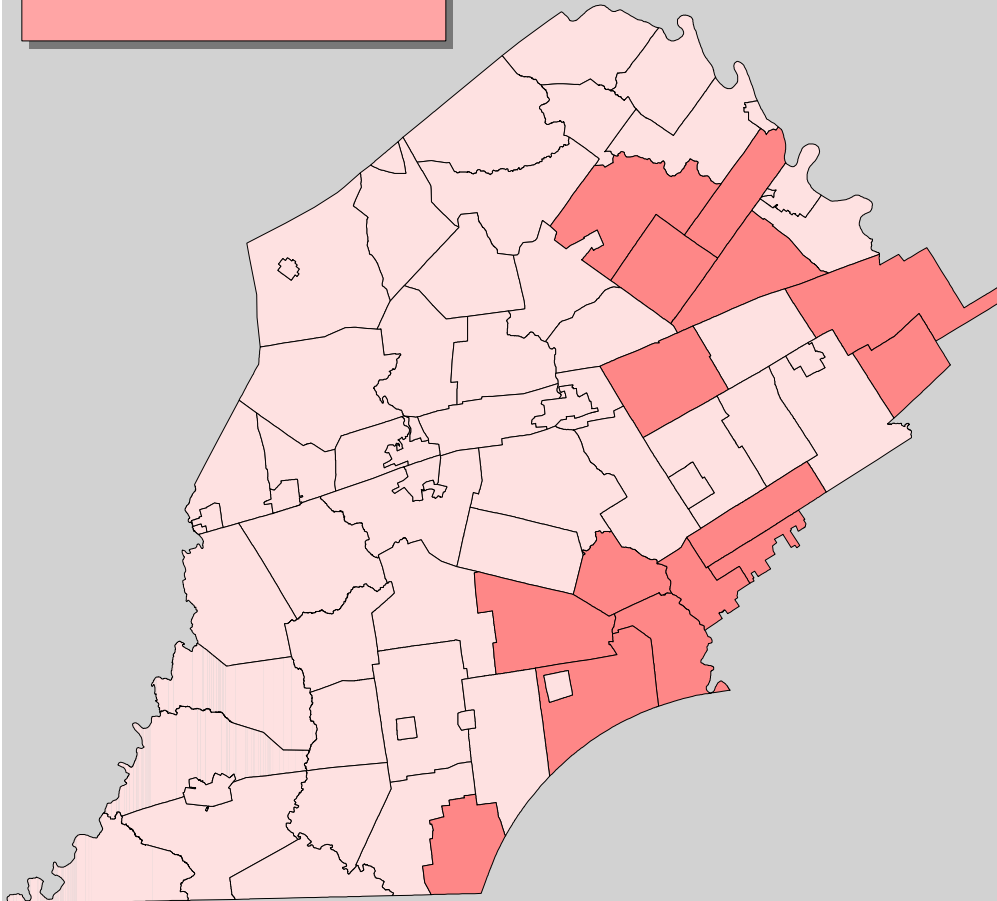

Median Incomes of Men versus Women

As Full Time Employees

Chester County Planning Commission Map Series

Women's Median Income