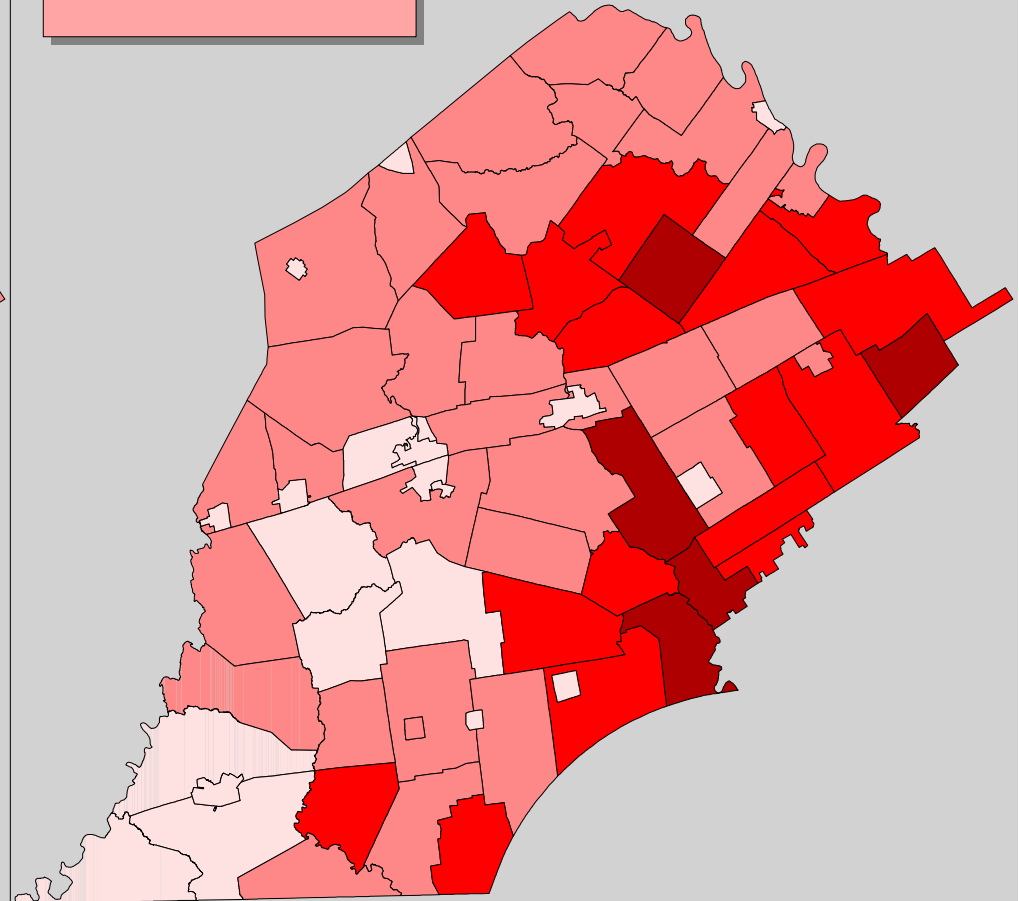

Men's Median Income

Earnings

	$20,000 - $40,000
	$40,001 - $60,000
	$60,001 - $80,000
	$80,001 - $100,000
	$100,001 - $200,000

10 0 10 Miles

Map Created By:
Chester County Planning Commission, 2002

Data Sources:
2000 Census Data
Chester County Department of Land Records