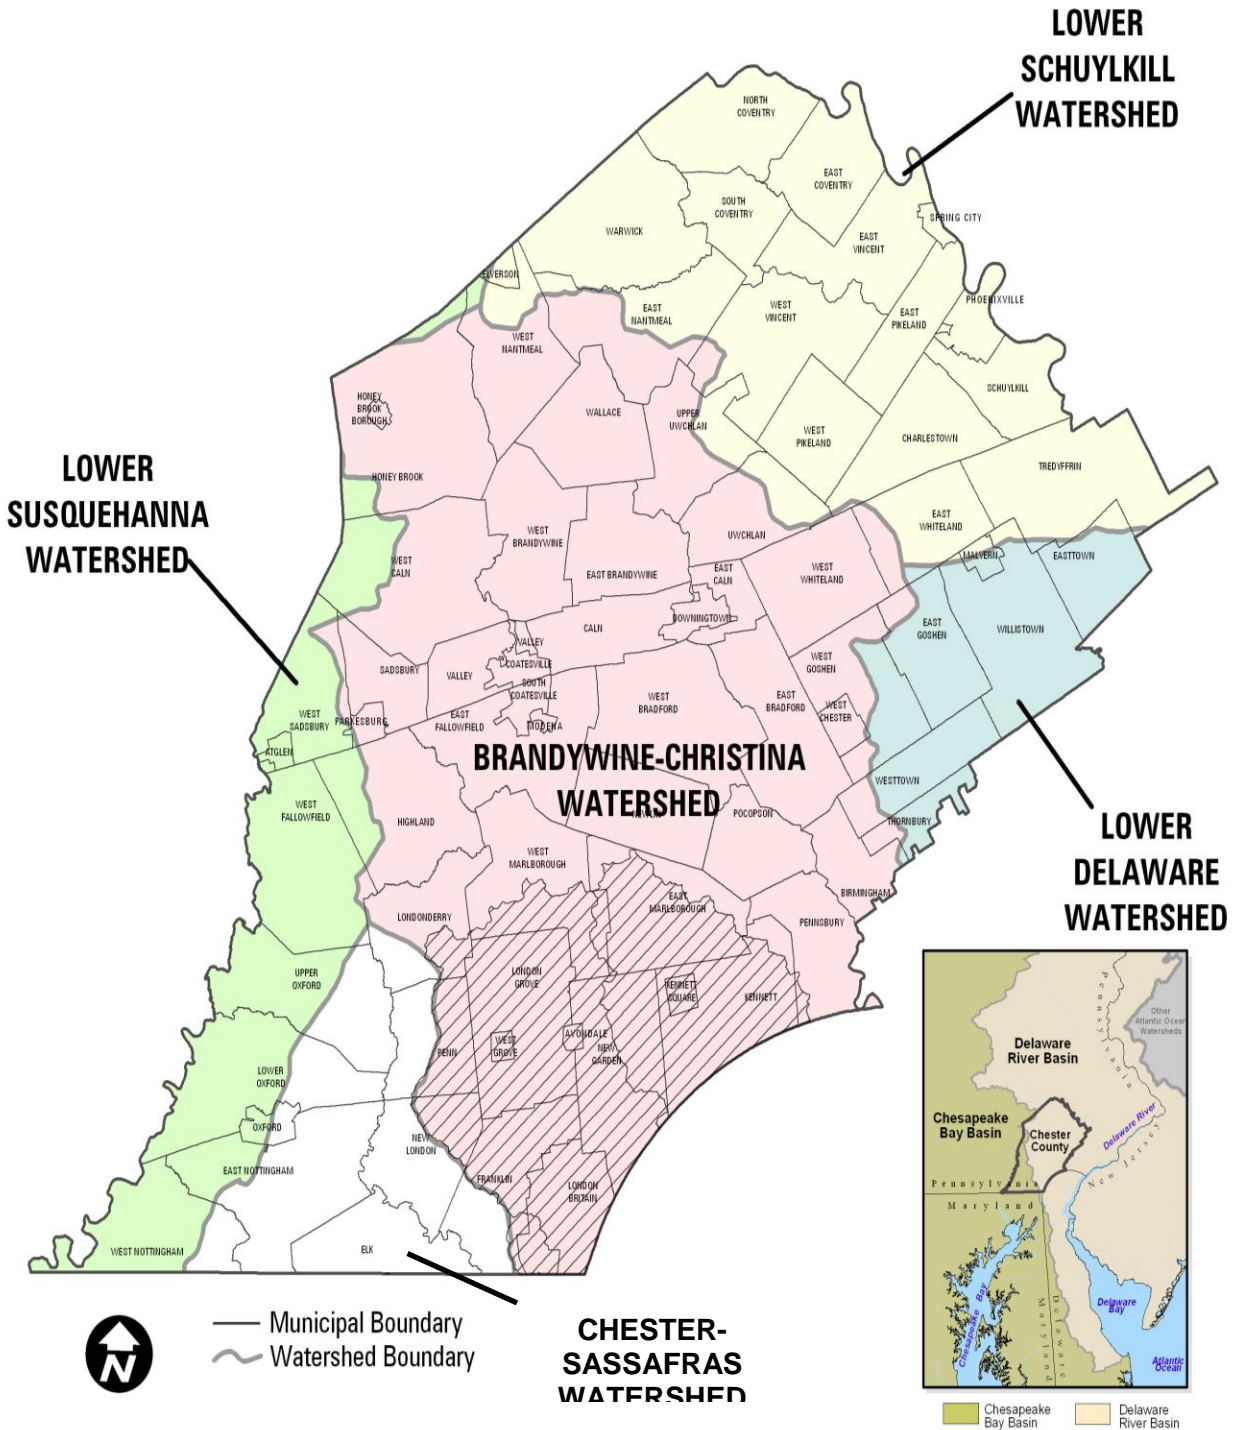

LOWER SUSQUEHANNA WATERSHED

LOWER SCHUYLKILL WATERSHED

BRANDYWINE-CHRISTINA WATERSHED

LOWER DELAWARE WATERSHED

CHESTER-SASSAFRAS WATERSHED

— Municipal Boundary
~ Watershed Boundary