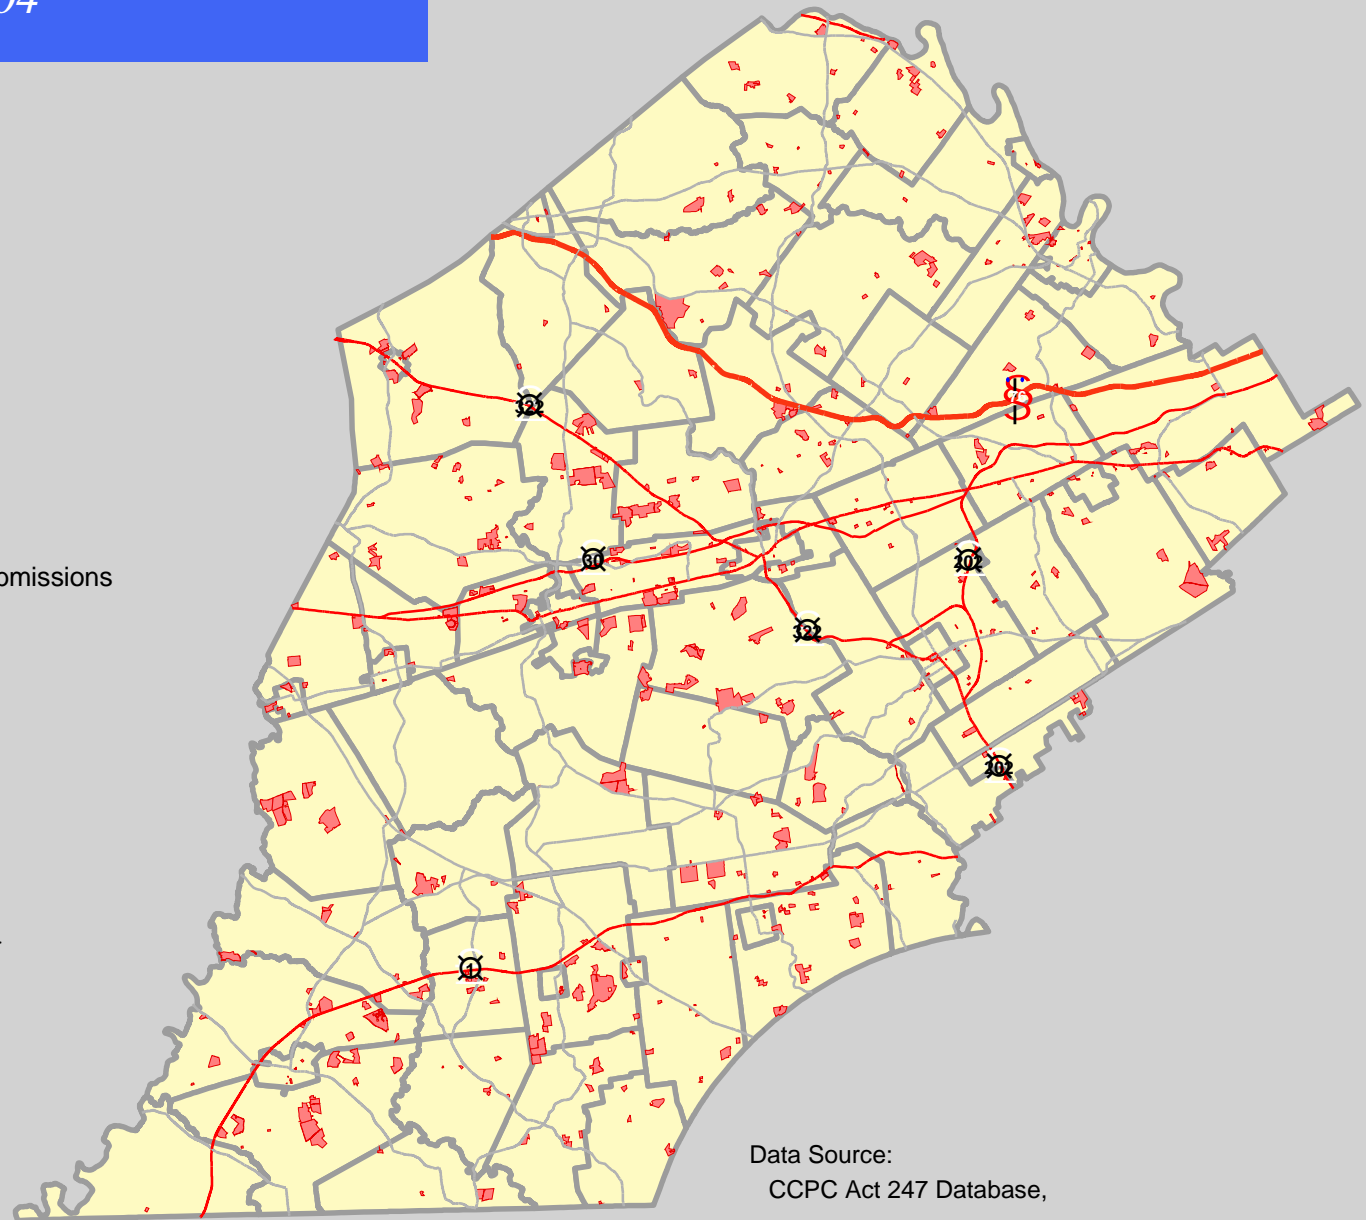

## Plan Submissions for : 2004

Planning Commission  
Map Series

### Map Features

 Municipalities in Chester County

Data Source:  
CCPC Act 247 Database,

 Miles  
00.51 2 3 4

Prepared By:  
Chester County Planning Commission,