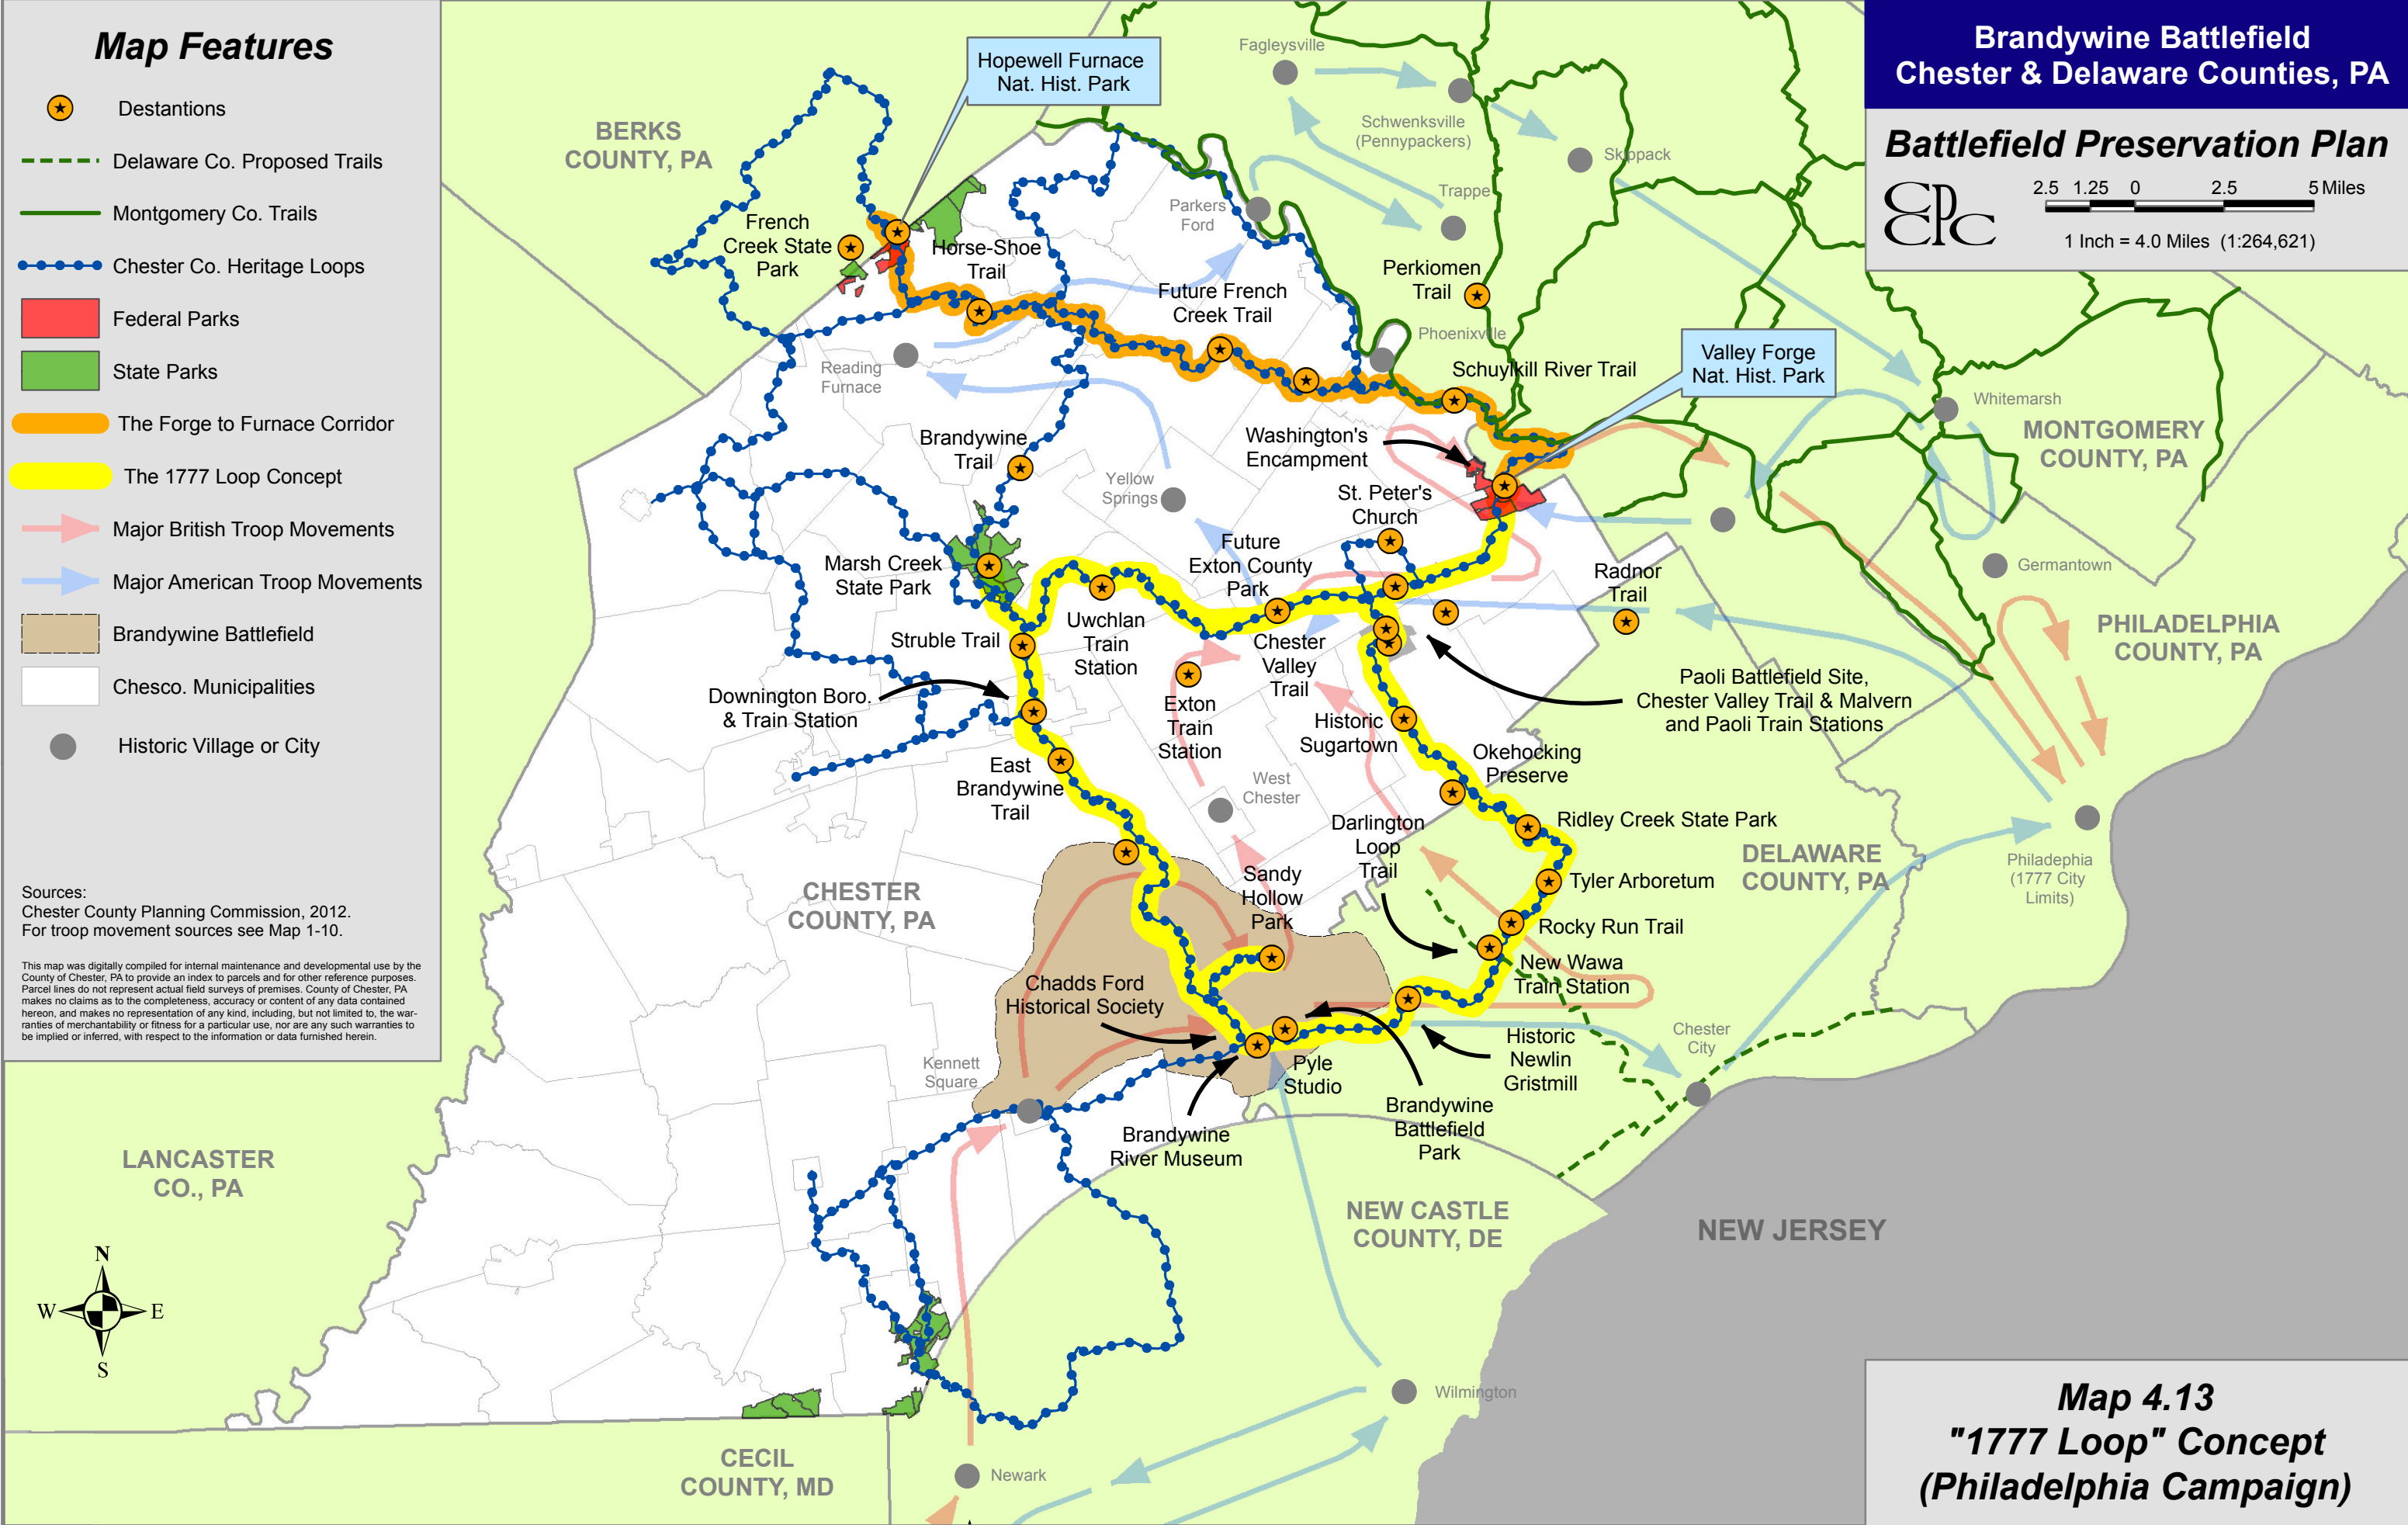

Map Features

-  Destinations
-  Delaware Co. Proposed Trails
-  Montgomery Co. Trails
-  Chester Co. Heritage Loops
-  Federal Parks
-  State Parks
-  The Forge to Furnace Corridor
-  The 1777 Loop Concept
-  Major British Troop Movements
-  Major American Troop Movements
-  Brandywine Battlefield
-  Chesco. Municipalities
-  Historic Village or City

Sources:
 Chester County Planning Commission, 2012.
 For troop movement sources see Map 1-10.

This map was digitally compiled for internal maintenance and developmental use by the County of Chester, PA to provide an index to parcels and for other reference purposes. Parcel lines do not represent actual field surveys of premises. County of Chester, PA makes no claims as to the completeness, accuracy or content of any data contained herein, and makes no representation of any kind, including, but not limited to, the warranties of merchantability or fitness for a particular use, nor are any such warranties to be implied or inferred, with respect to the information or data furnished herein.

**Brandywine Battlefield
 Chester & Delaware Counties, PA**

Battlefield Preservation Plan

 2.5 1.25 0 2.5 5 Miles

1 Inch = 4.0 Miles (1:264,621)

**Map 4.13
 "1777 Loop" Concept
 (Philadelphia Campaign)**