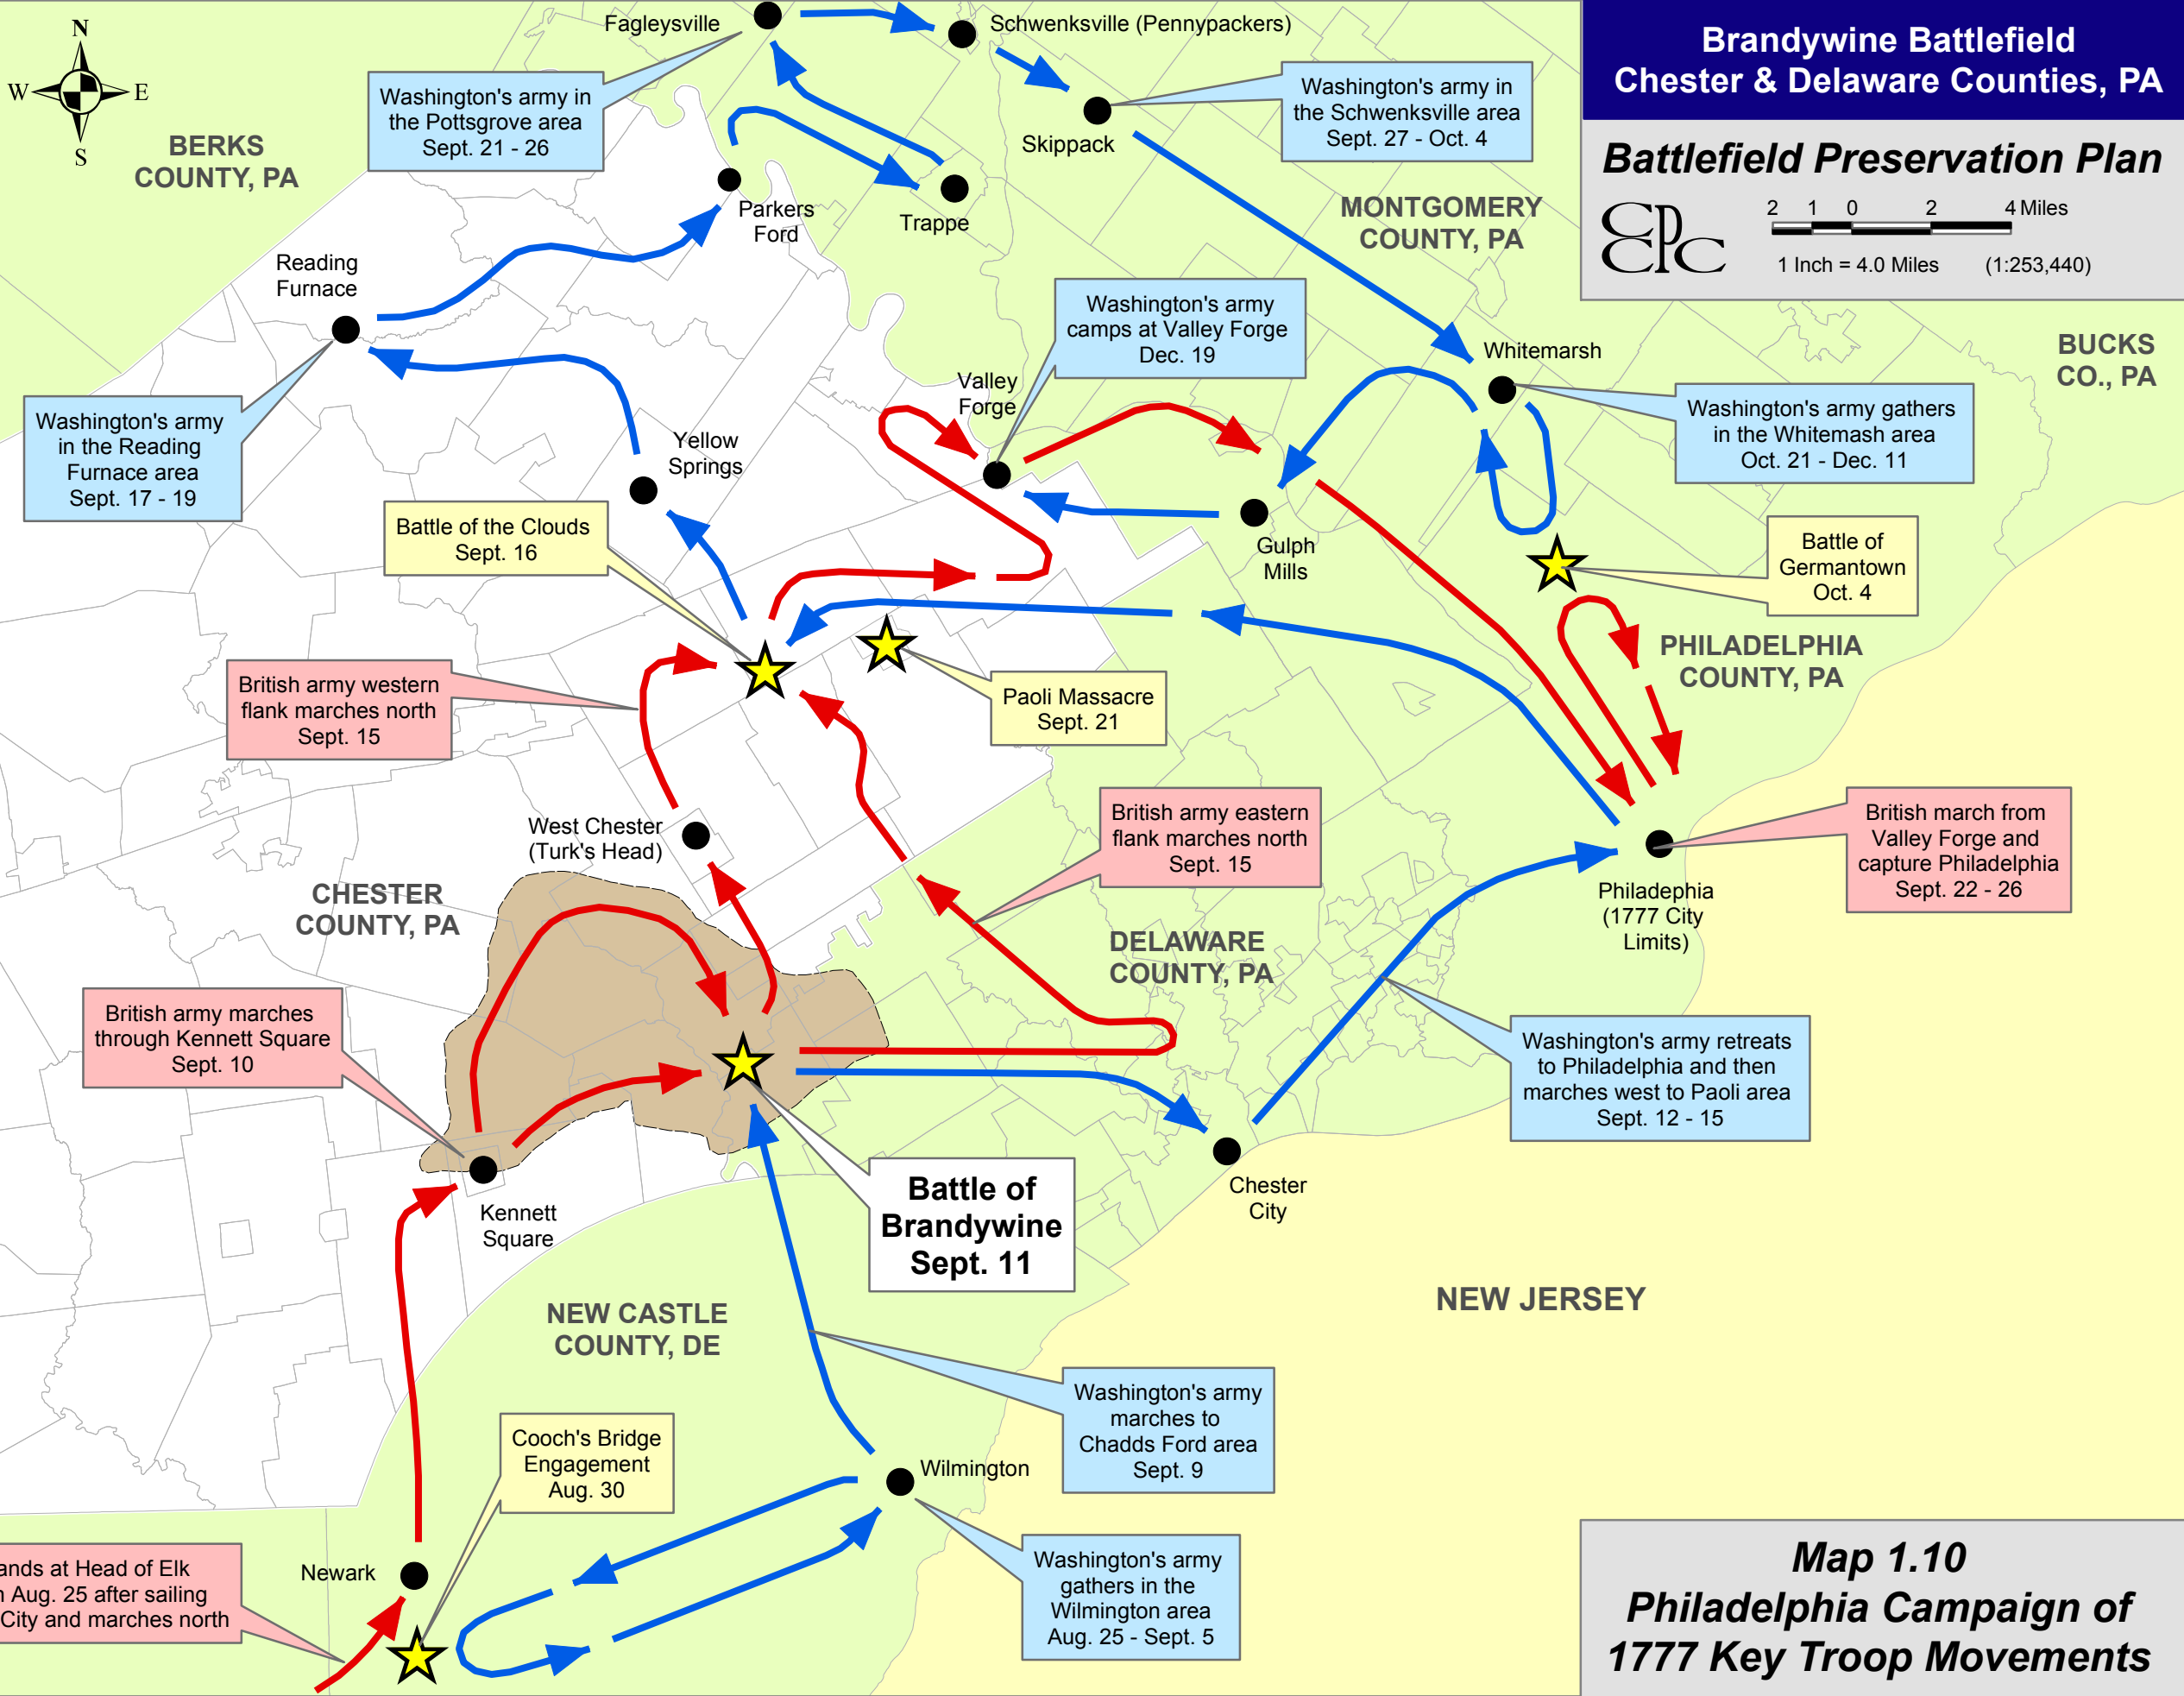

Map Features

- ➔ Major British Troop Movements
- ➔ Major American Troop Movements
- Brandywine Battlefield
- Municipalities

**Brandywine Battlefield
Chester & Delaware Counties, PA**

Battlefield Preservation Plan

EPC

2 1 0 2 4 Miles
1 Inch = 4.0 Miles (1:253,440)

Sources:
William C. Baldwin, ed. *Historic Brandywine Guide Book* (West Chester, PA: Bradford Village, 1961), 19-23; W. Bodle and J. Thibault. *Valley Forge Historical Research Report*. Vol. 3. (Valley Forge, PA: National Park Service, 1980); Douglas R. Harper, *West Chester to 1865: That Elegant and Notorious Place*. (West Chester: Chester County Historical Society, 1999); John W. Jackson, *With the British Army in Philadelphia, 1777-1778*, (San Rafael, CA: Presidio, 1979), 6-8; Catharine Joseph, *The Battle of the Clouds, 16 September, 1777: A Historical Paradox*, (Immaculata, PA: Immaculata, 1945). Wilmer W. MacElree, *Along the Western Brandywine*. (West Chester, PA: FS Hickman, 1909). David G. Martin, *The Philadelphia Campaign. June 1777- July 1778*, (Conshohocken, PA: Combined Books, 1993), 43-98.

**Map 1.10
Philadelphia Campaign of
1777 Key Troop Movements**