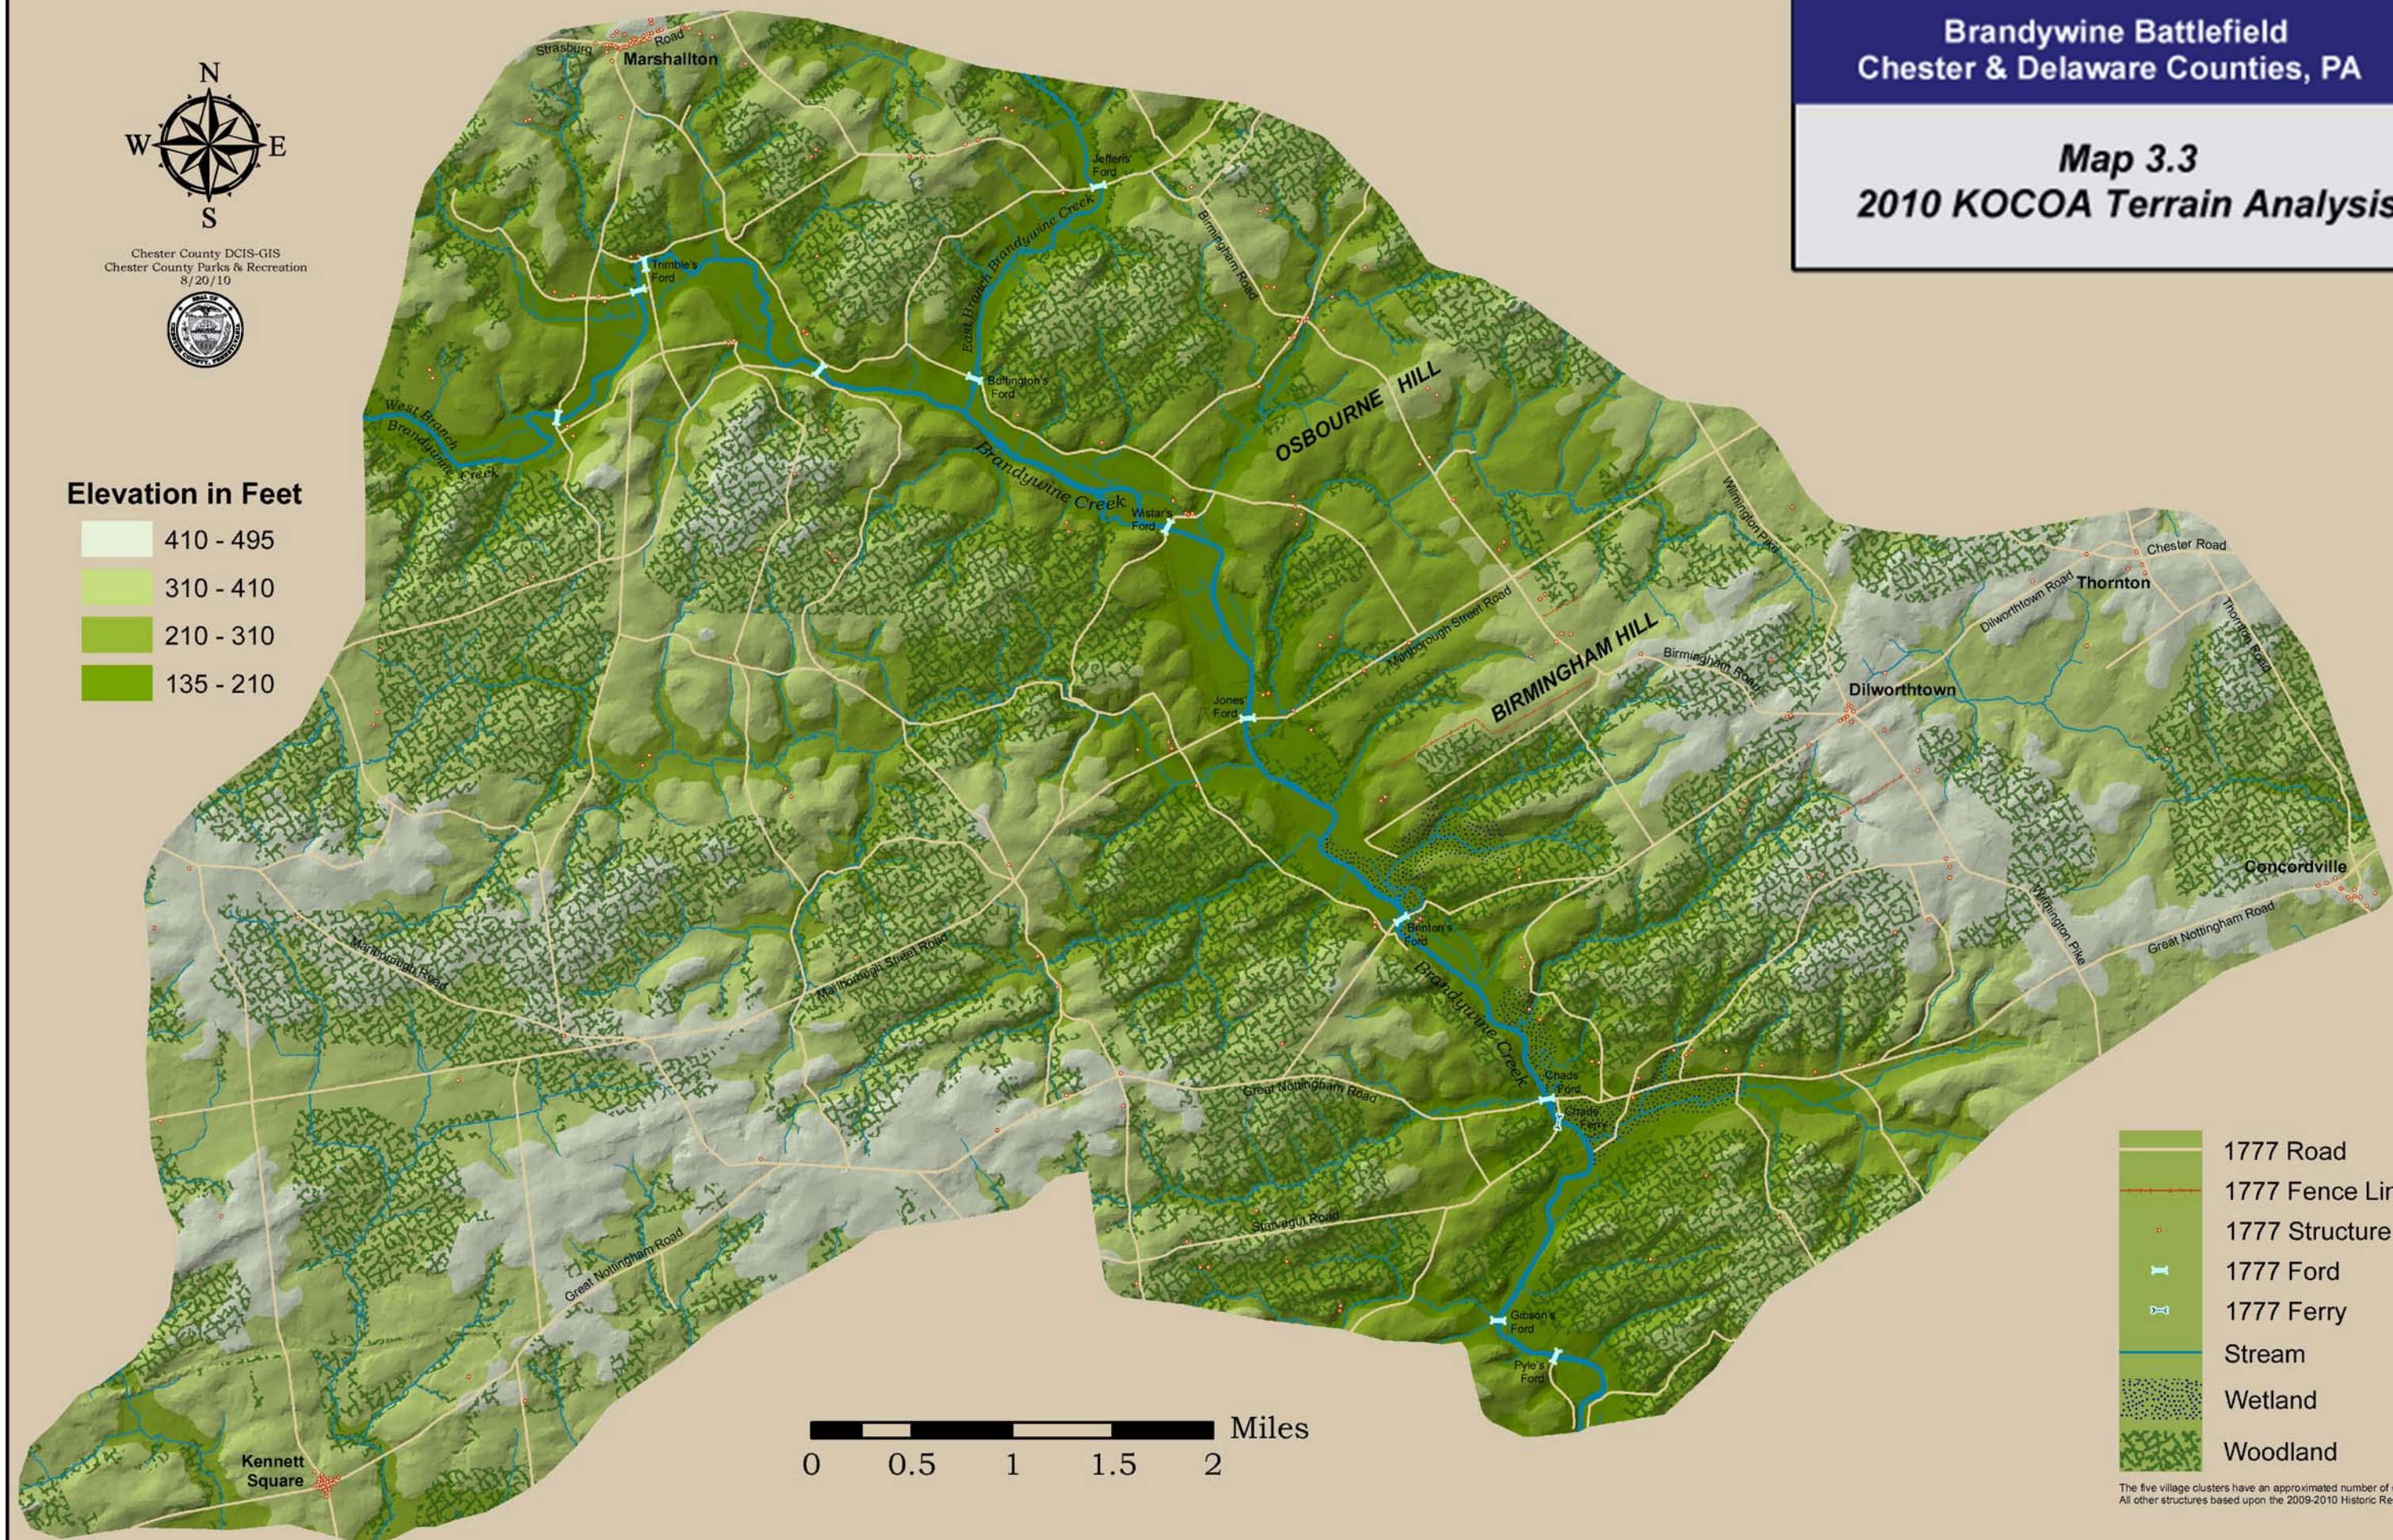

Brandywine Battlefield
Chester & Delaware Counties, PA

Map 3.3
2010 KOCOATerrain Analysis

Chester County DCIS-GIS
Chester County Parks & Recreation
8/20/10

Elevation in Feet

The five village clusters have an approximated number of structures.
All other structures based upon the 2009-2010 Historic Resource Atlas Project.