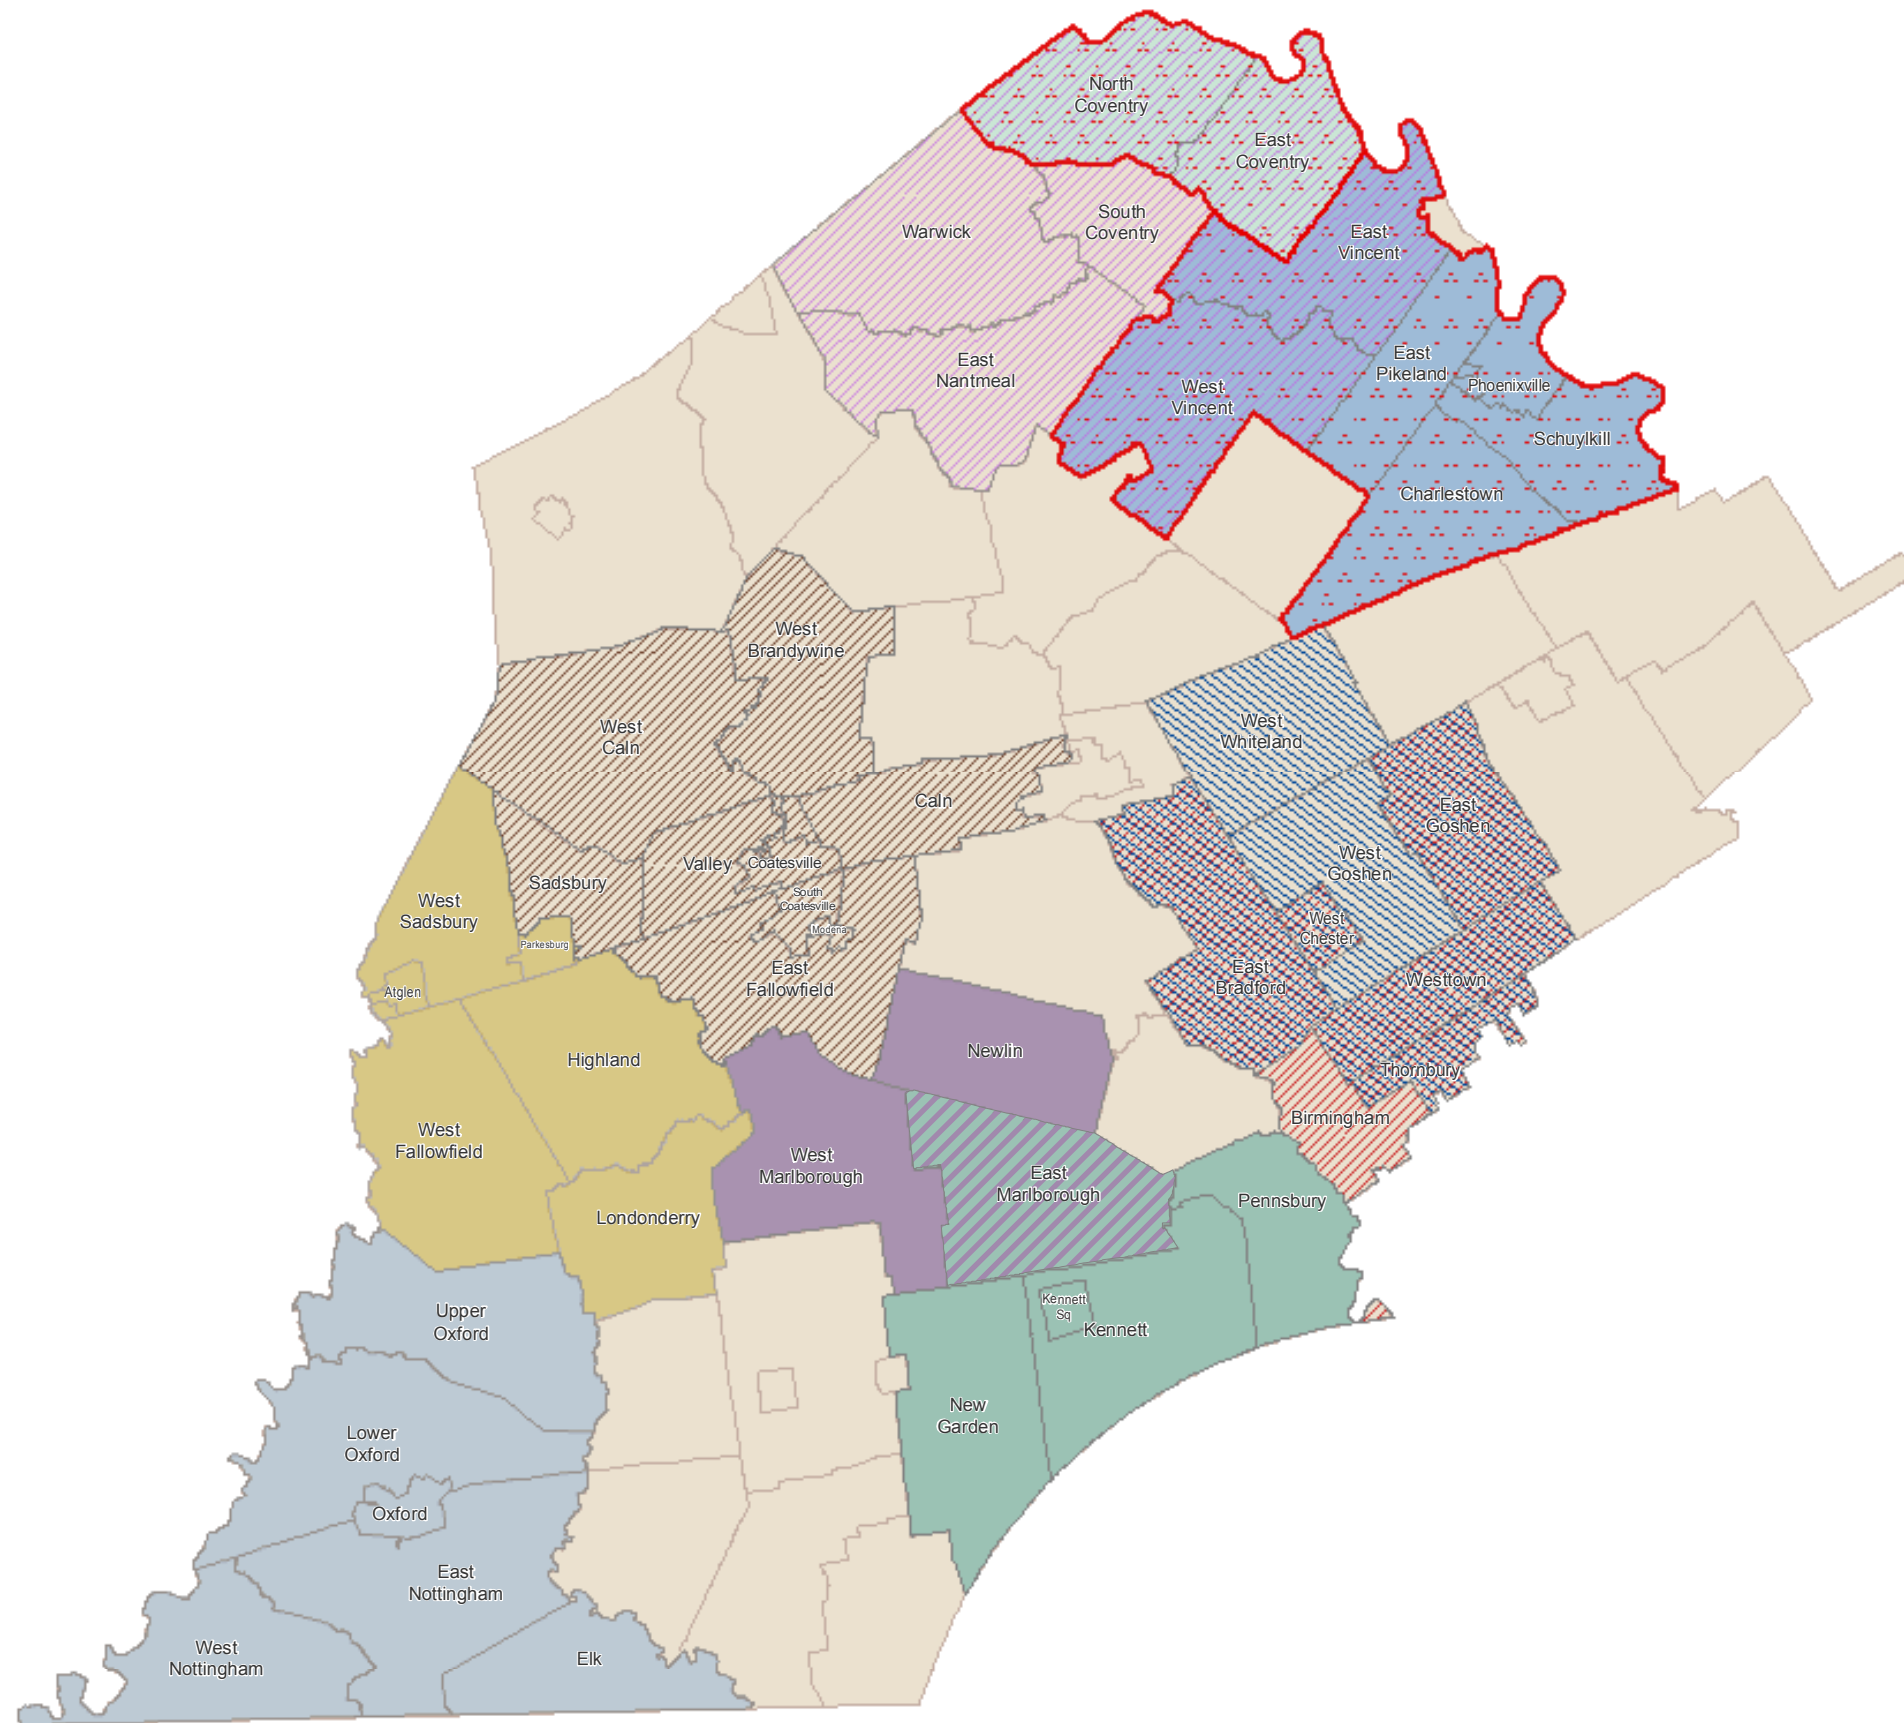

Regional Planning Groups in Chester County

Map Features

Regional Planning Groups

Regions with Multimunicipal Comprehensive Plans

- Kennett Area Region
- Octoraro Region
- Oxford Region
- Phoenixville Region
- Pottstown Metropolitan Region *
- Unionville Area Region (plan in progress)

Regions with Coordinated Zoning

- Ordinances Consistent with Multimunicipal Plans

Other Regional Planning Groups

- Federation of Northern Chester County Communities
- West Chester Area Council of Governments
- West Chester Region
- Western Chester County Region

- Municipalities

*Also includes the following municipalities in Montgomery County: Douglass, Lower Pottsgrove, New Hanover, Upper Pottsgrove, and West Pottsgrove Townships and Pottstown Borough.

Data Source Source: Planning Groups - Chester County Planning Commission, 2009; Municipalities - Chester County DCIS/GIS, 2006.