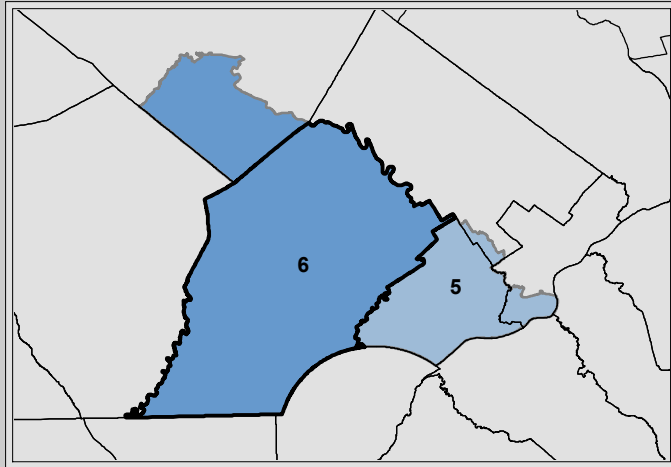

U.S. Congressional Districts

Chester County

2018

Legend

- Chester County Boundary
- Municipalities
- U.S. Congressional Districts 2018**
- 5
- 6

Note:
These are not the current congressional districts. They are the revised congressional districts for the general primary on May 15, 2018.

Data Source:
Pennsylvania Supreme Court's Remedial Plan for Congressional Districts, prepared by the Legislative Data Processing Center

Map Created on 3/16/2018