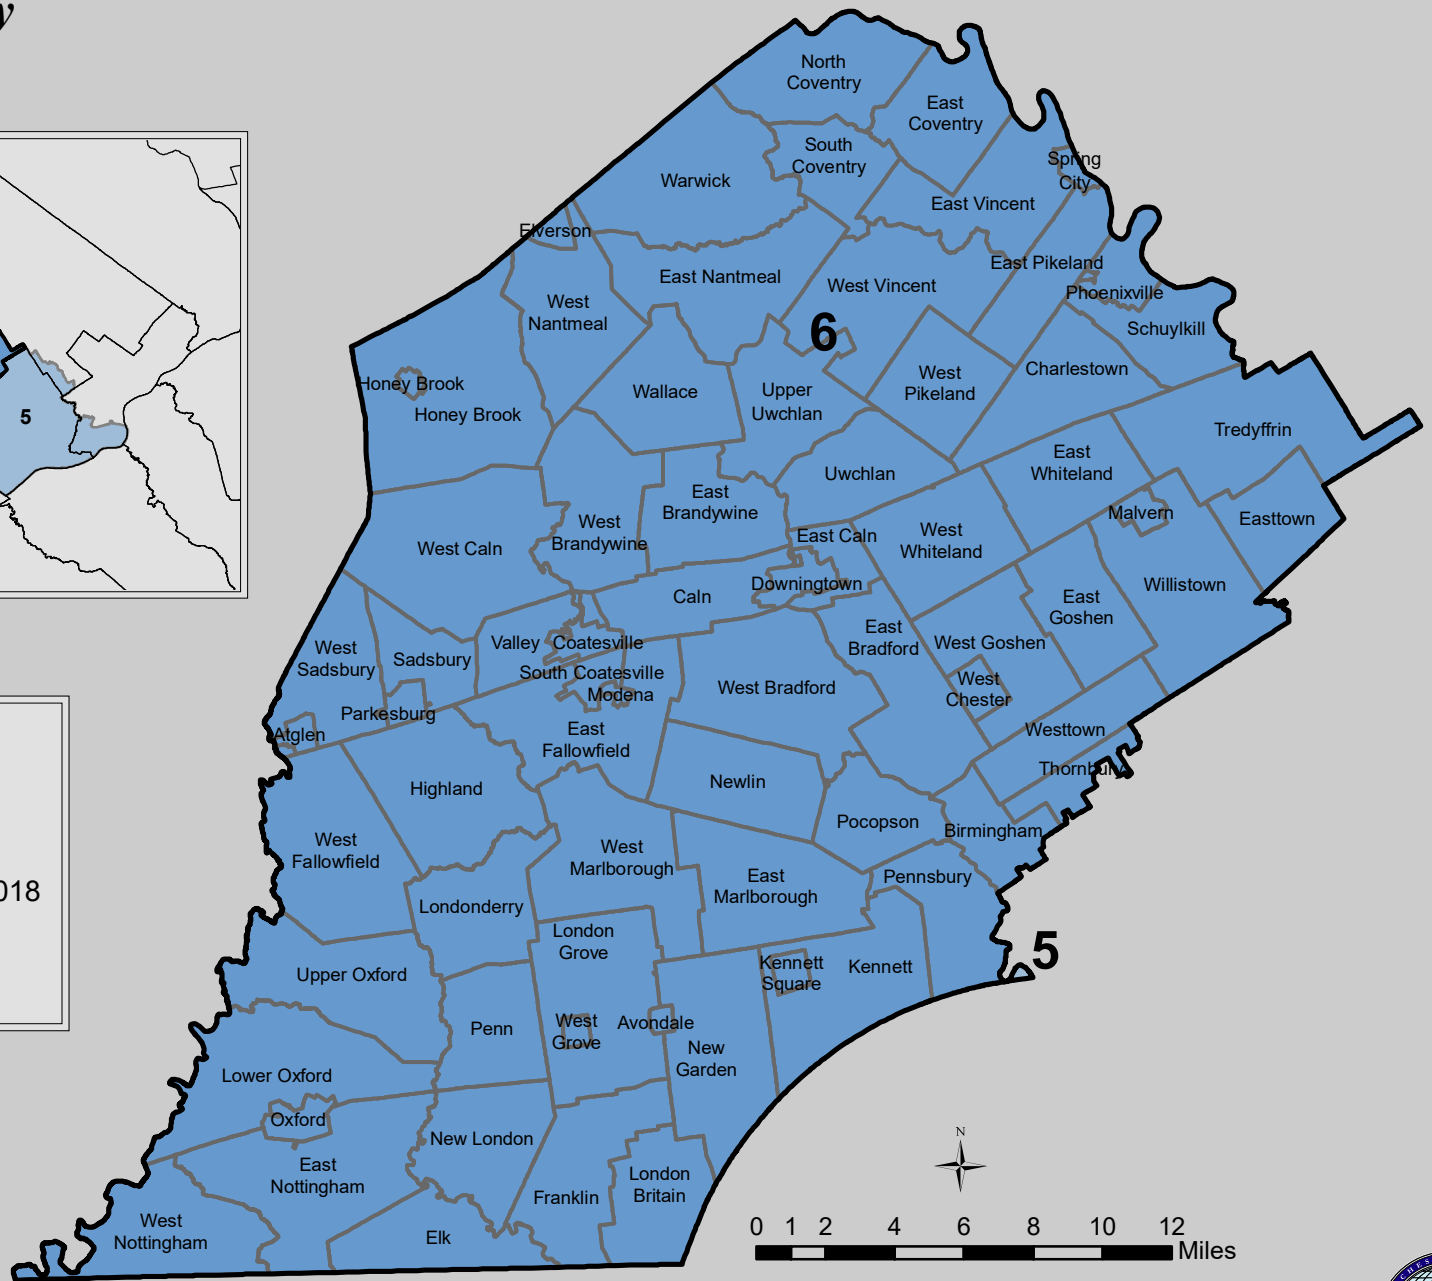

U.S. Congressional Districts

Chester County

2018

Legend

- Chester County Boundary
- Municipalities
- U.S. Congressional Districts 2018**
- 5
- 6

Note:
These are not the current congressional districts. They are the revised congressional districts for the general primary on May 15, 2018.

Data Source:
Pennsylvania Supreme Court's Remedial Plan for Congressional Districts, prepared by the Legislative Data Processing Center

Map Created on 3/16/2018