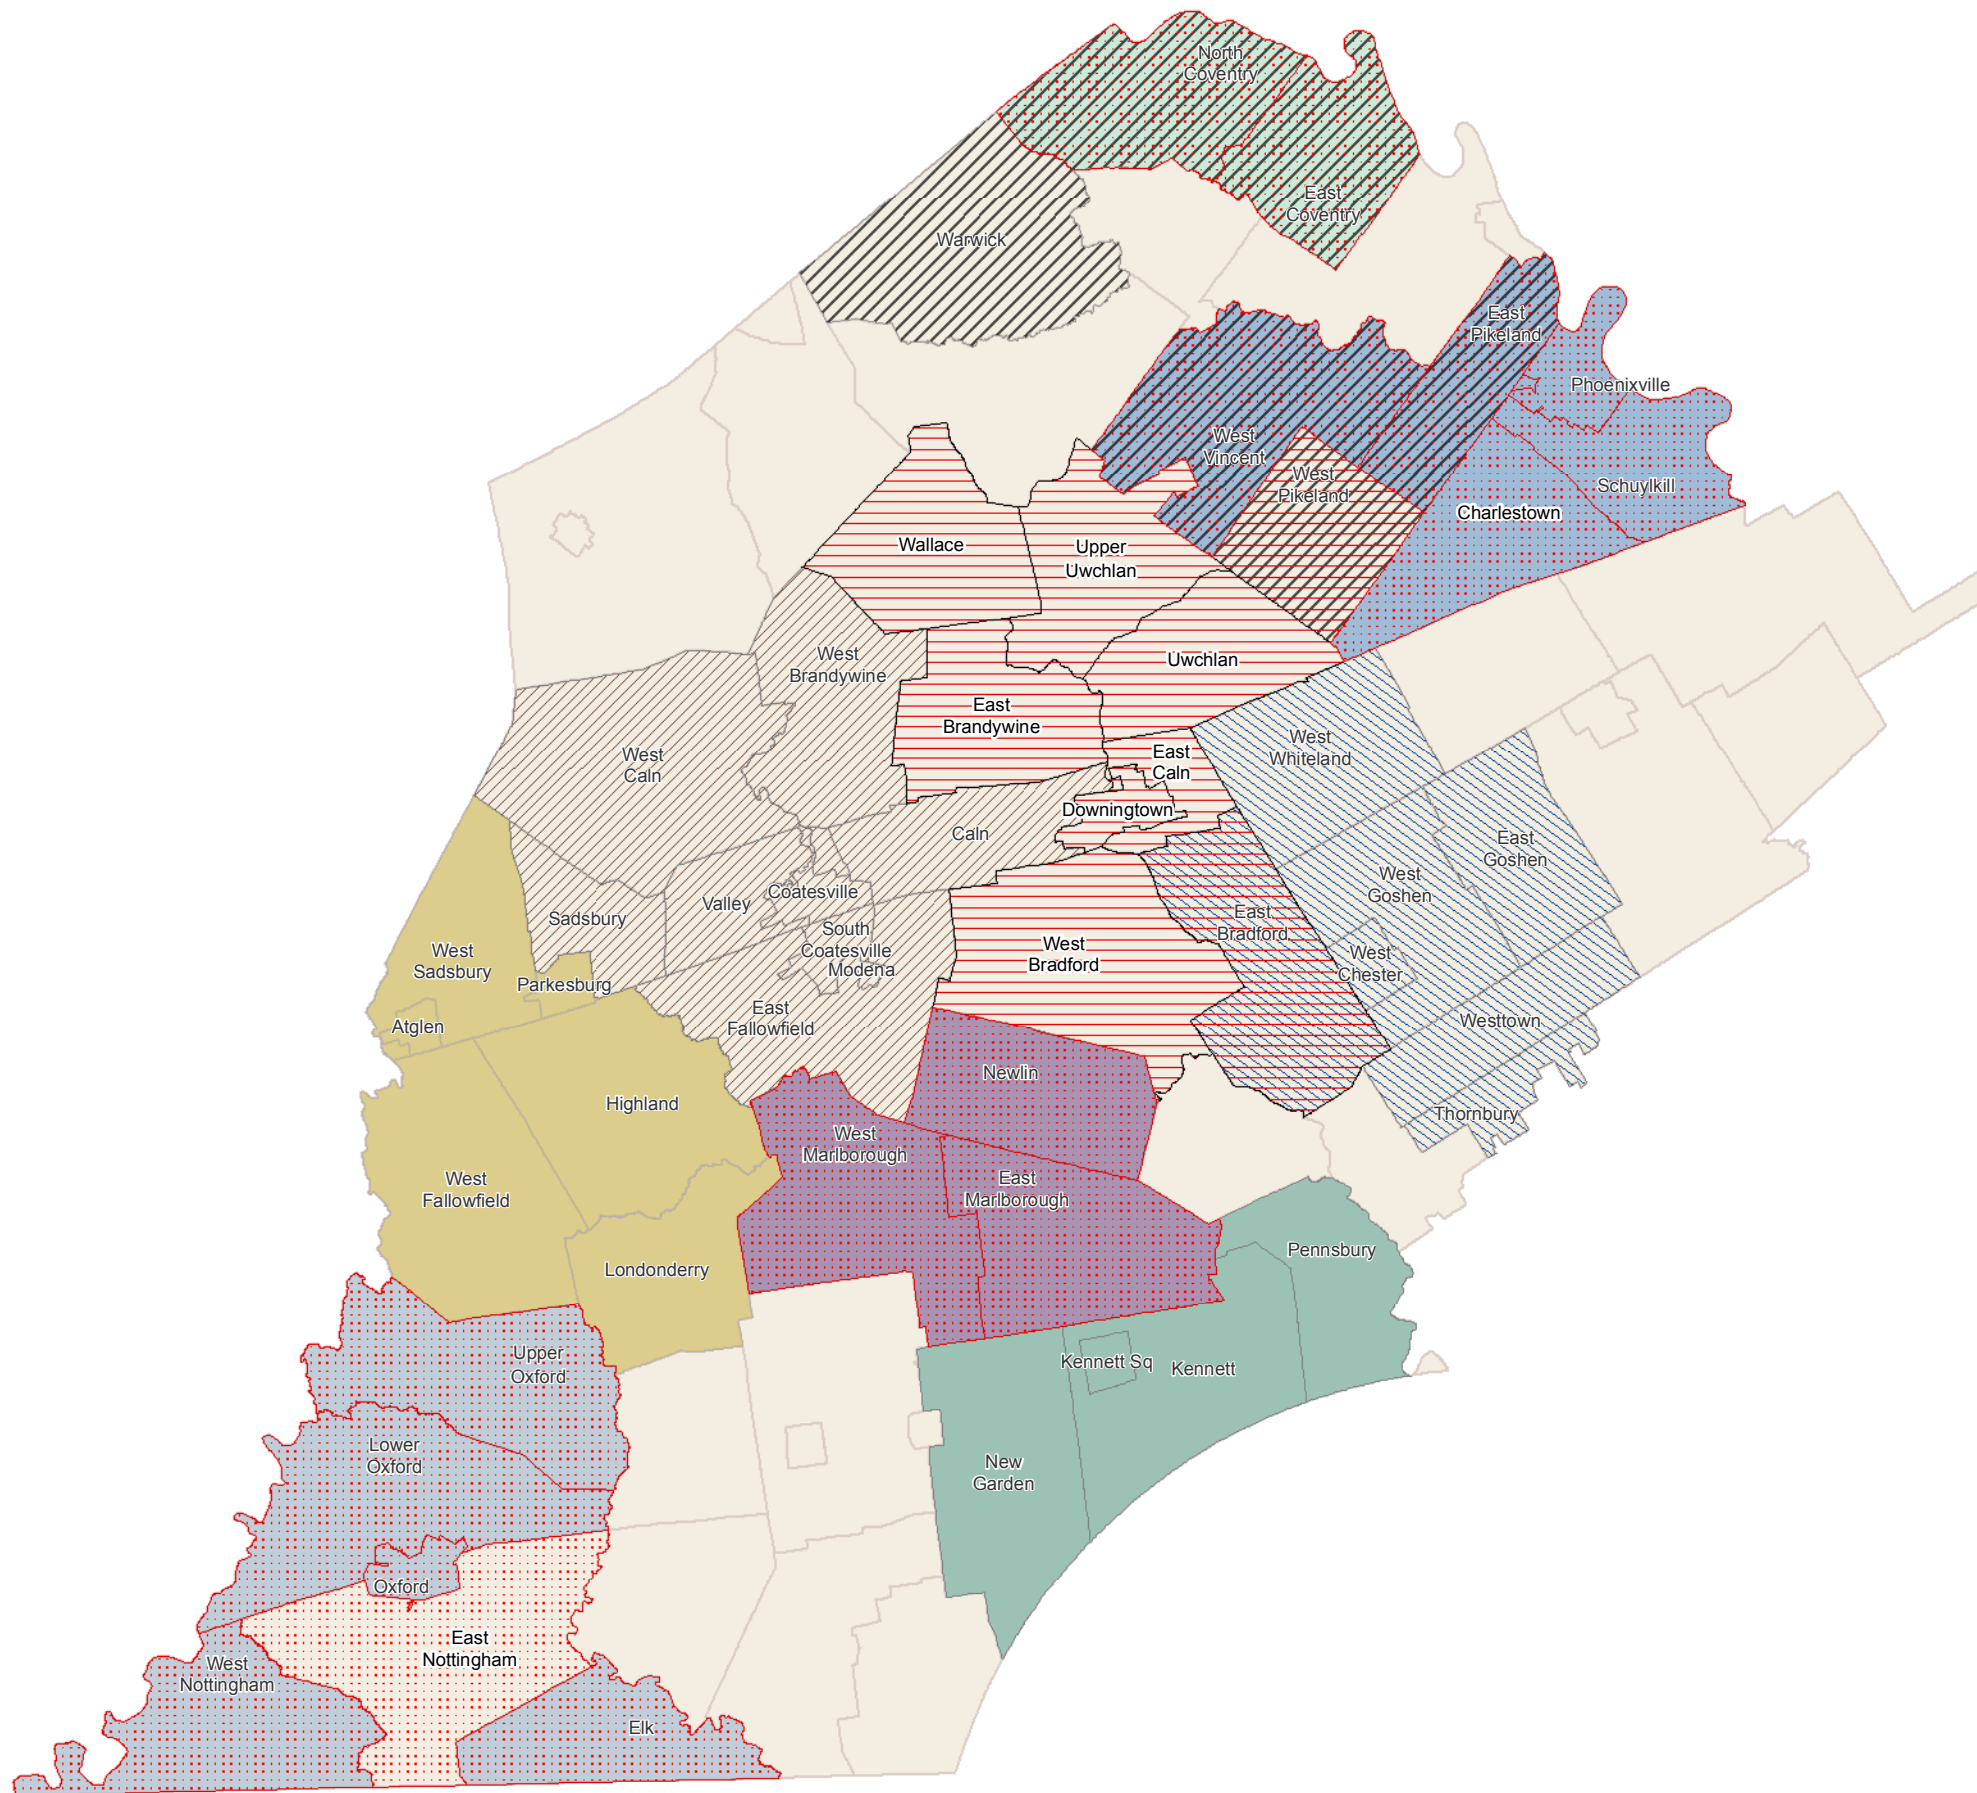

Regional Planning Groups in Chester County

Map Features

Regional Planning Groups

Regions with Multimunicipal Comprehensive Plans

-  Kennett Area Region
-  Octoraro Region
-  Oxford Region
-  Phoenixville Region
-  Pottstown Metropolitan Region *
-  Unionville Area Region

Regional Groups with Implementation Agreements

-  Ordinances Consistent with Multimunicipal Plans

Other Regional Planning Groups

-  Federation of Northern Chester County Communities
-  West Chester Area Council of Governments
-  Downingtown Area Community Planning Group
-  Western Chester County Region

-  Municipalities

*Also includes the following municipalities in Montgomery County: Douglass, Lower Pottsgrove, New Hanover, Upper Pottsgrove, and West Pottsgrove Townships and Pottstown Borough.

Data Source Source: Planning Groups - Chester County Planning Commission, 2014; Municipalities - Chester County DCIS/GIS, 2014.

Date of Production: June 2, 2014

G:\deptdata\Planning\staff\gis\RegionalPlanningGroups_working_6_2_14.mxd