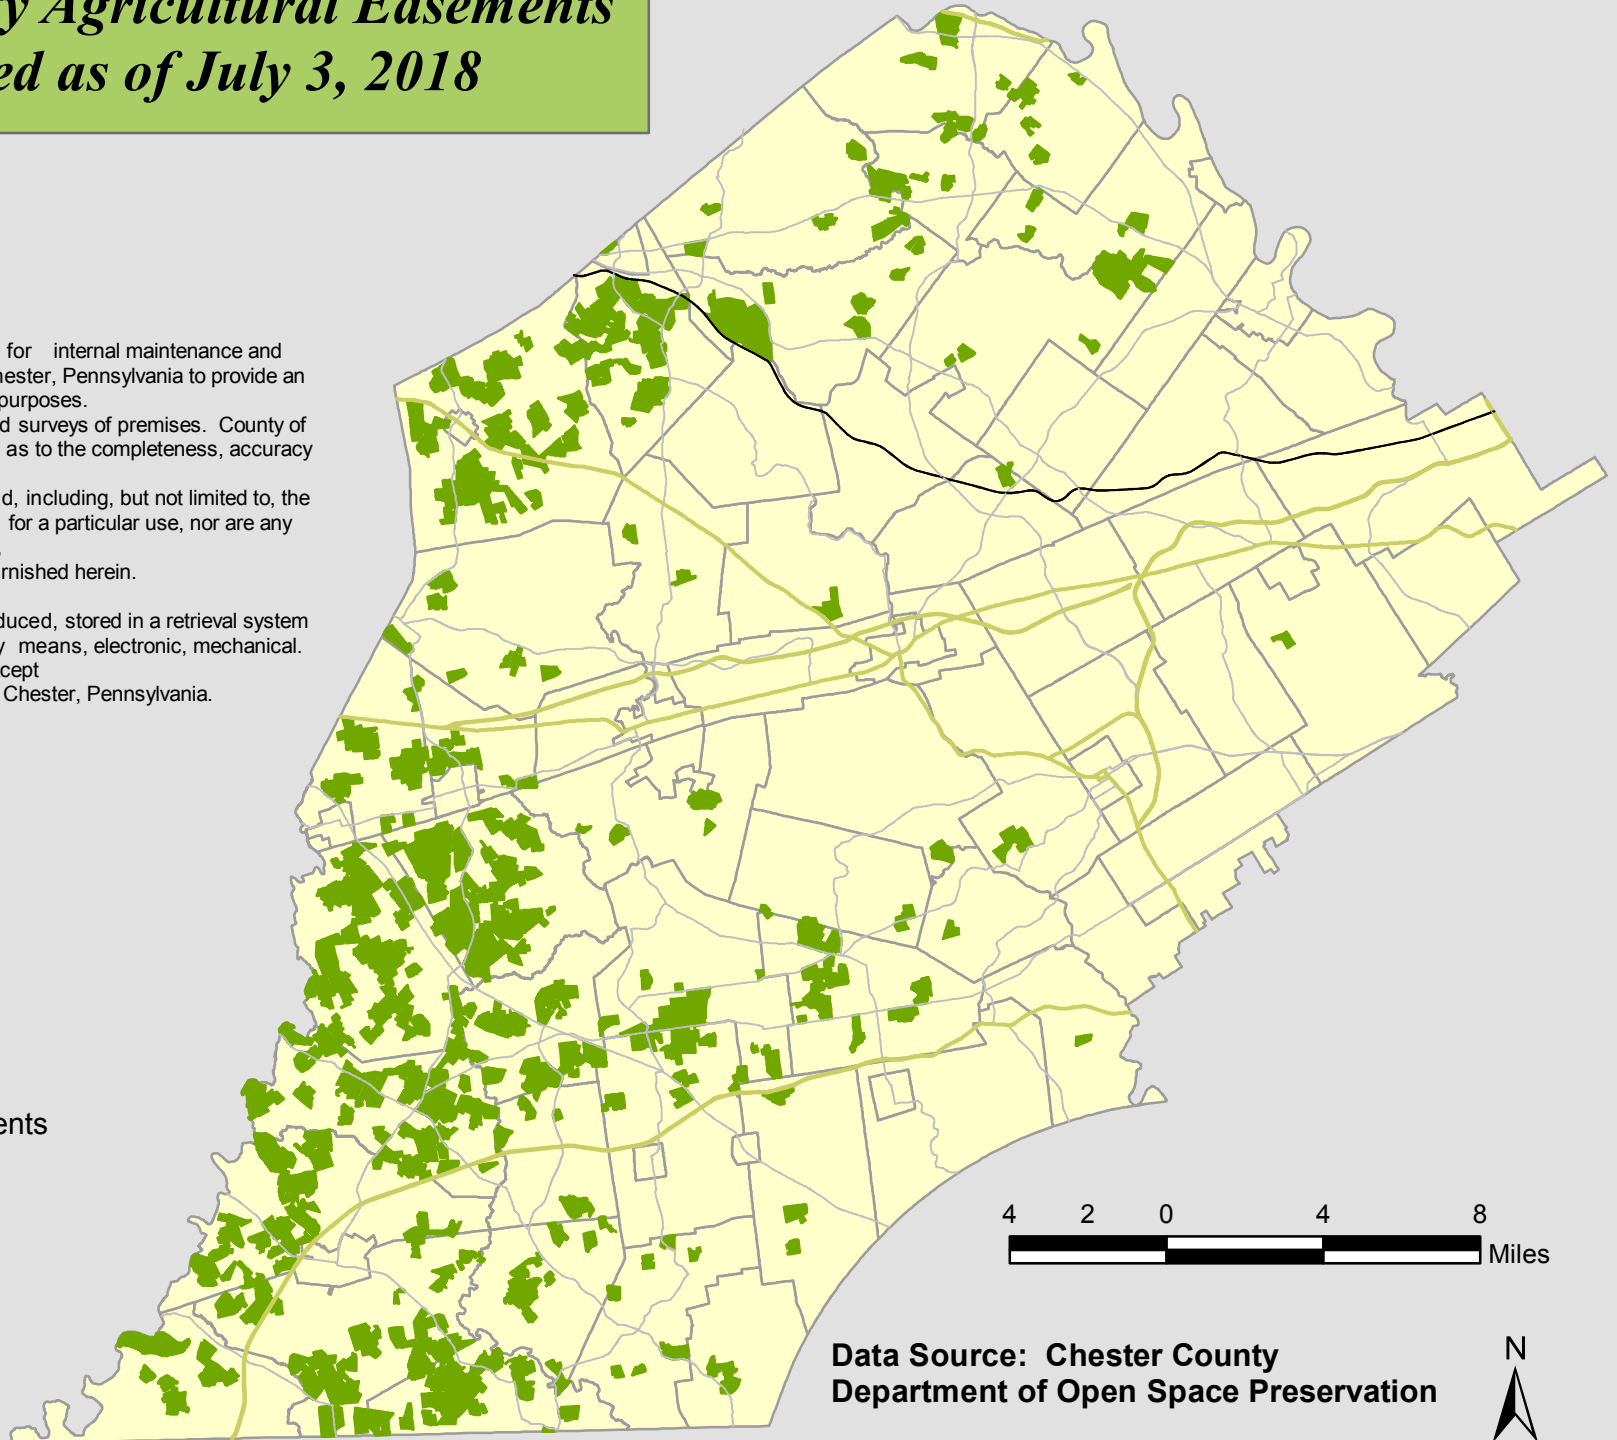

Chester County Agricultural Easements Completed as of July 3, 2018

This map was digitally compiled for internal maintenance and developmental use by the County of Chester, Pennsylvania to provide an index to parcels and for other reference purposes. Parcel lines do not represent actual field surveys of premises. County of Chester, Pennsylvania makes no claims as to the completeness, accuracy or content of any data contained hereon, and makes no representation of any kind, including, but not limited to, the warranties of merchantability or fitness for a particular use, nor are any such warranties to be implied or inferred, with respect to the information or data furnished herein.

Legend

-  Agricultural Easements
-  Major Roads
-  Municipalities

Data Source: Chester County
Department of Open Space Preservation