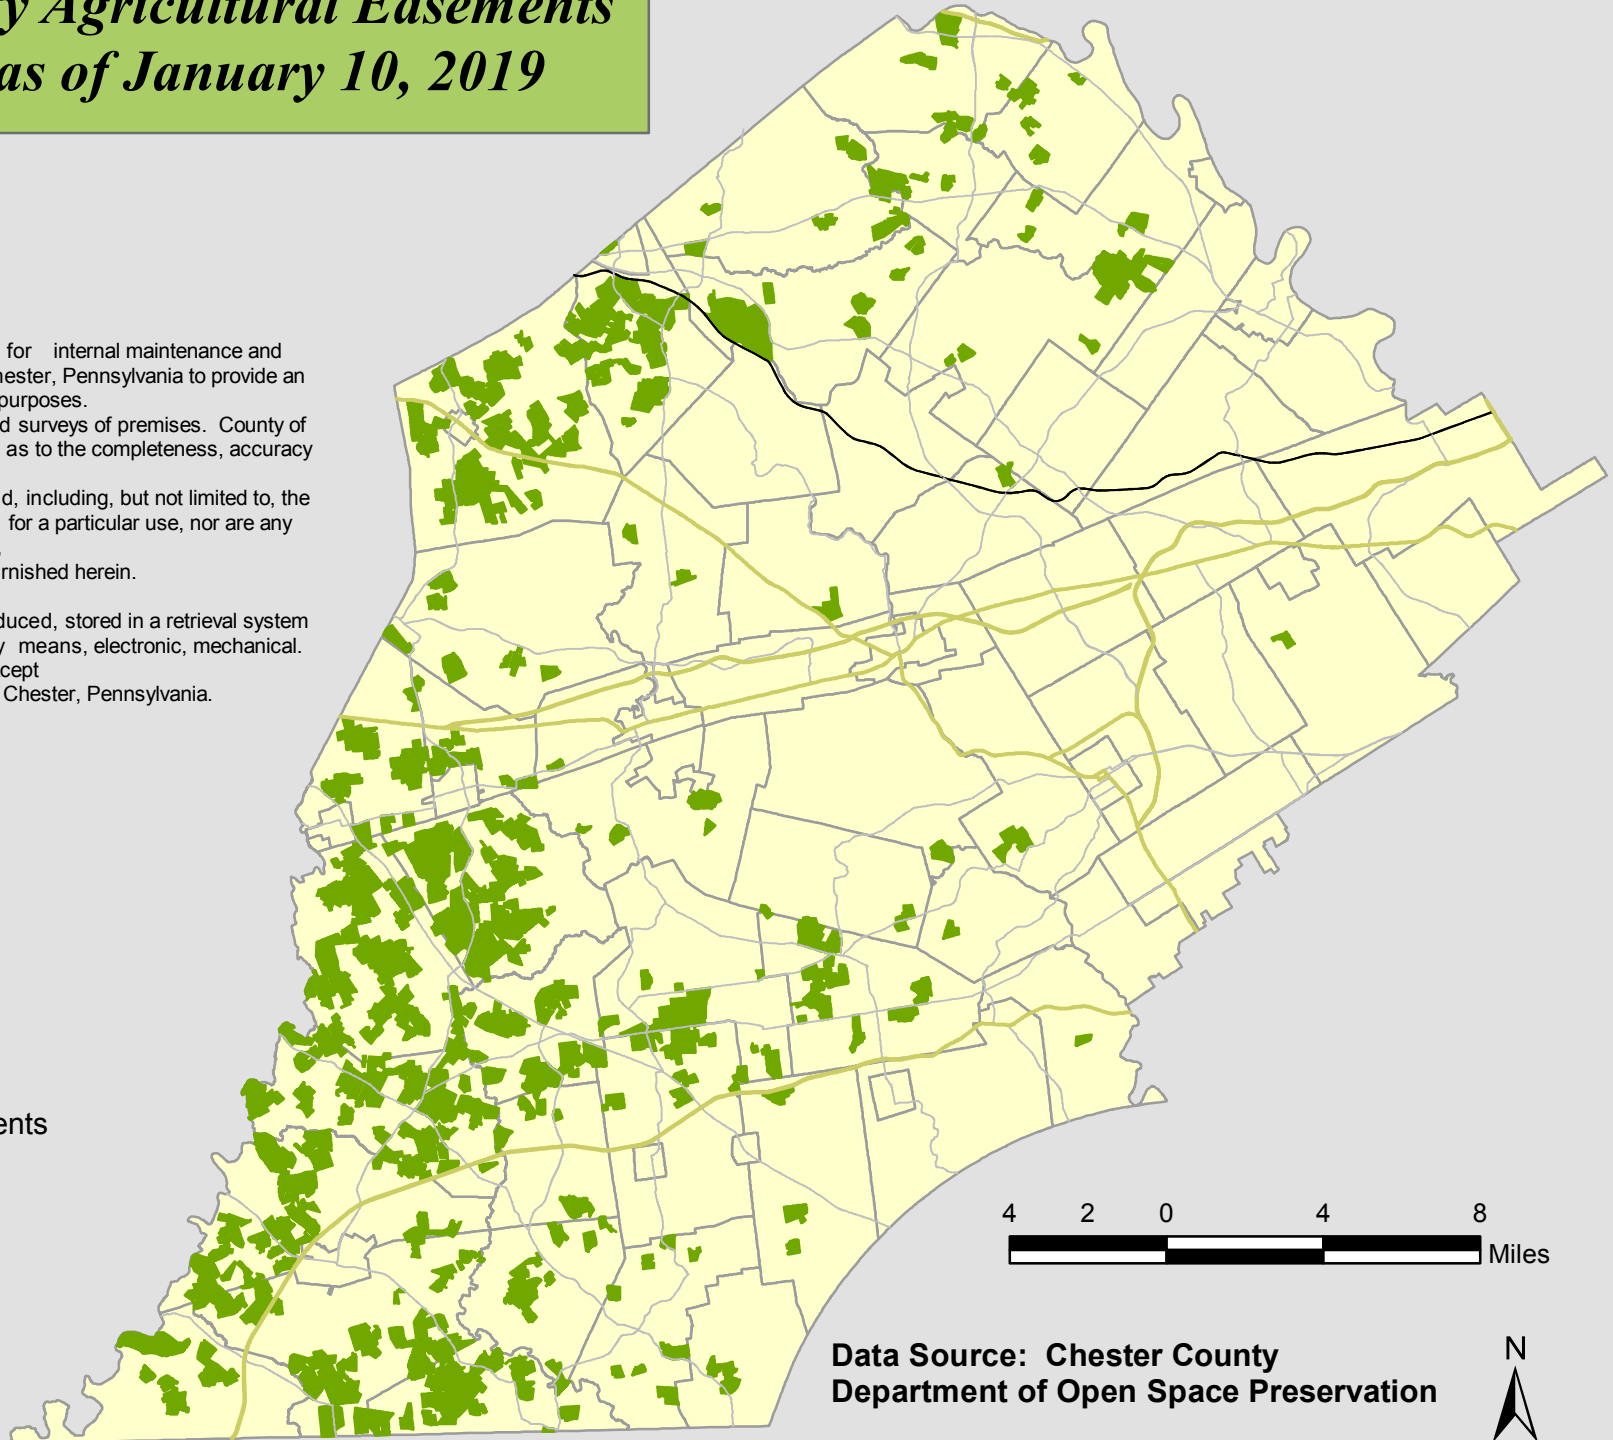

Chester County Agricultural Easements Completed as of January 10, 2019

This map was digitally compiled for internal maintenance and developmental use by the County of Chester, Pennsylvania to provide an index to parcels and for other reference purposes. Parcel lines do not represent actual field surveys of premises. County of Chester, Pennsylvania makes no claims as to the completeness, accuracy or content of any data contained hereon, and makes no representation of any kind, including, but not limited to, the warranties of merchantability or fitness for a particular use, nor are any such warranties to be implied or inferred, with respect to the information or data furnished herein.

Legend

-  Agricultural Easements
-  Major Roads
-  Municipalities

Data Source: Chester County
Department of Open Space Preservation