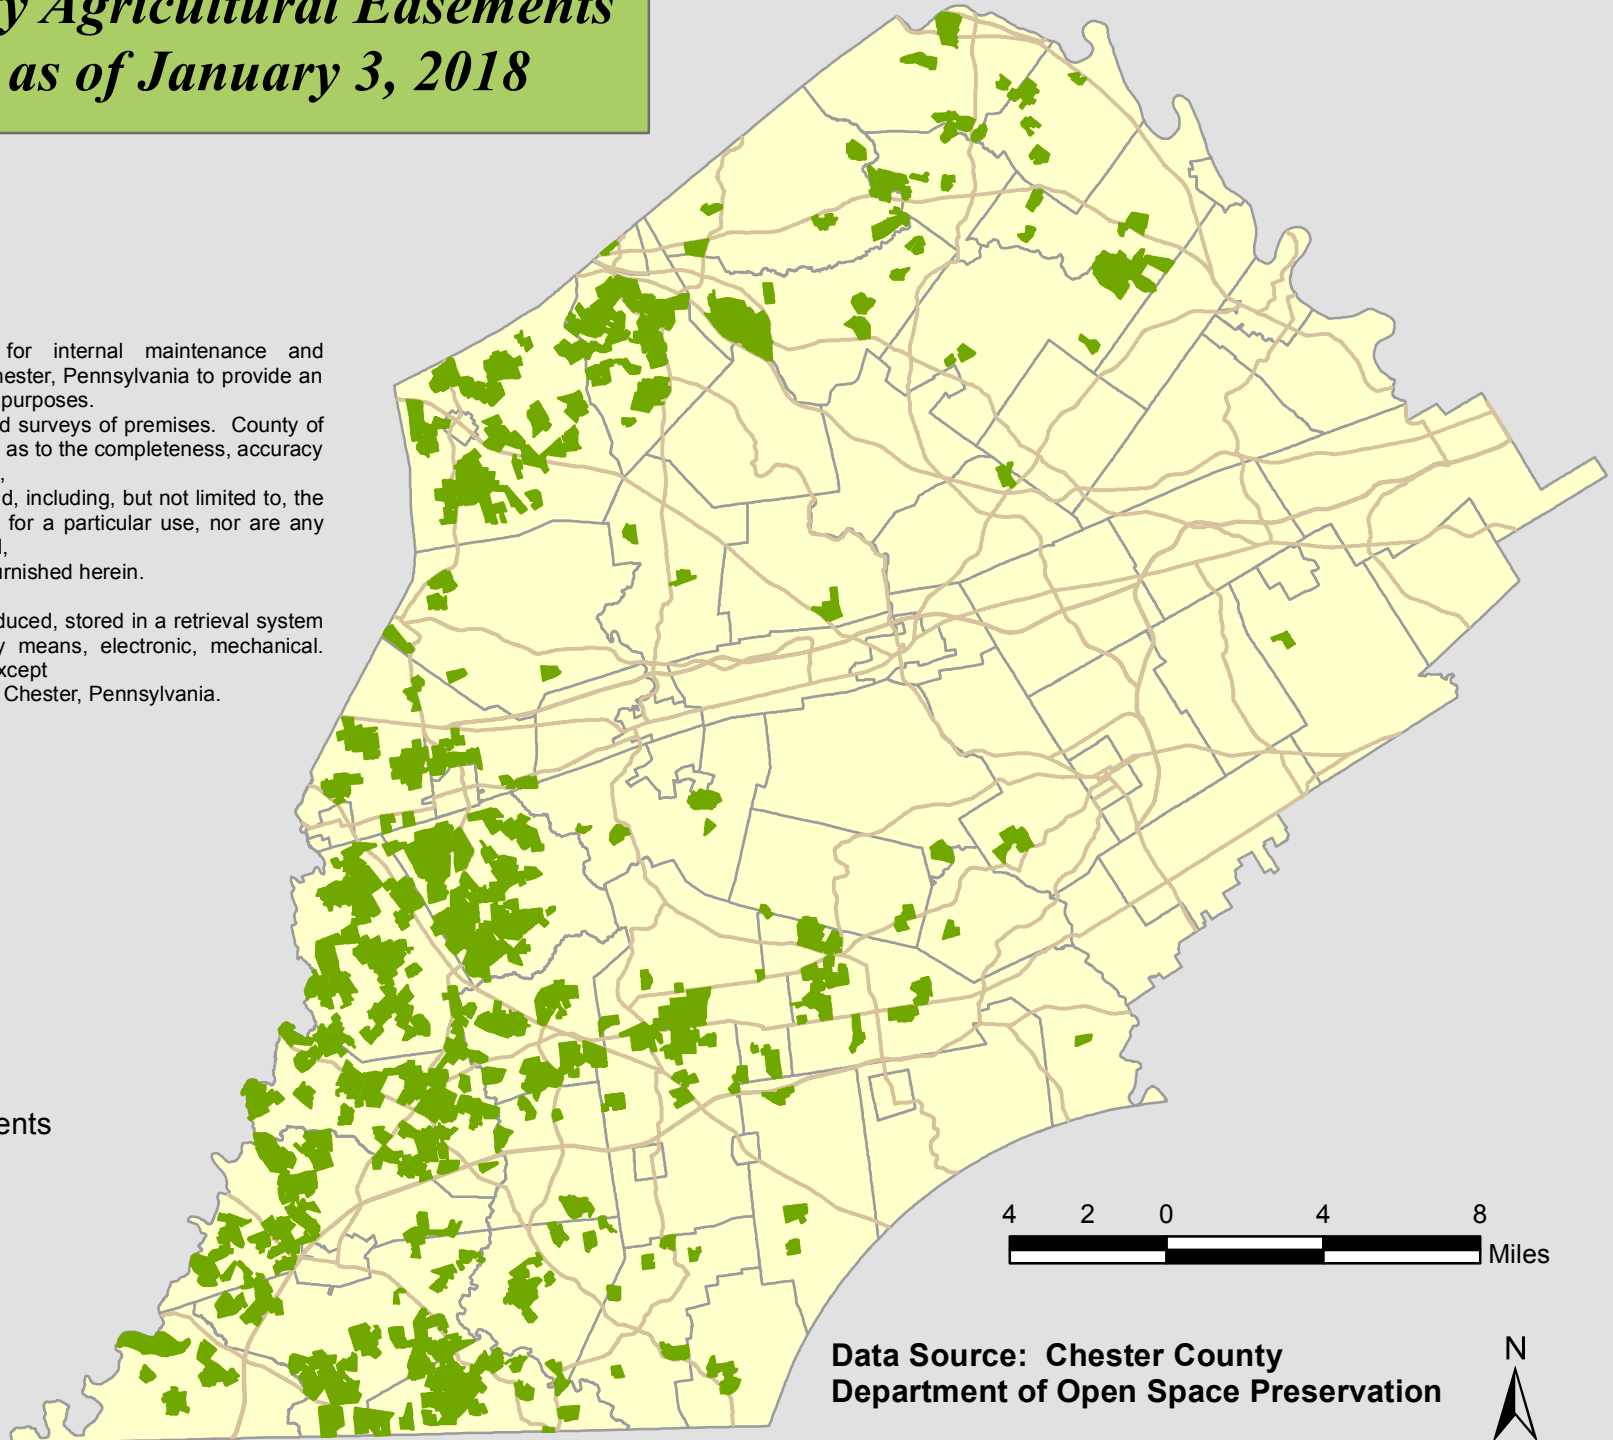

Chester County Agricultural Easements Completed as of January 3, 2018

This map was digitally compiled for internal maintenance and developmental use by the County of Chester, Pennsylvania to provide an index to parcels and for other reference purposes. Parcel lines do not represent actual field surveys of premises. County of Chester, Pennsylvania makes no claims as to the completeness, accuracy or content of any data contained hereon, and makes no representation of any kind, including, but not limited to, the warranties of merchantability or fitness for a particular use, nor are any such warranties to be implied or inferred, with respect to the information or data furnished herein.

Legend

-  Agricultural Easements
-  Major Roads
-  Municipalities

Data Source: Chester County
Department of Open Space Preservation