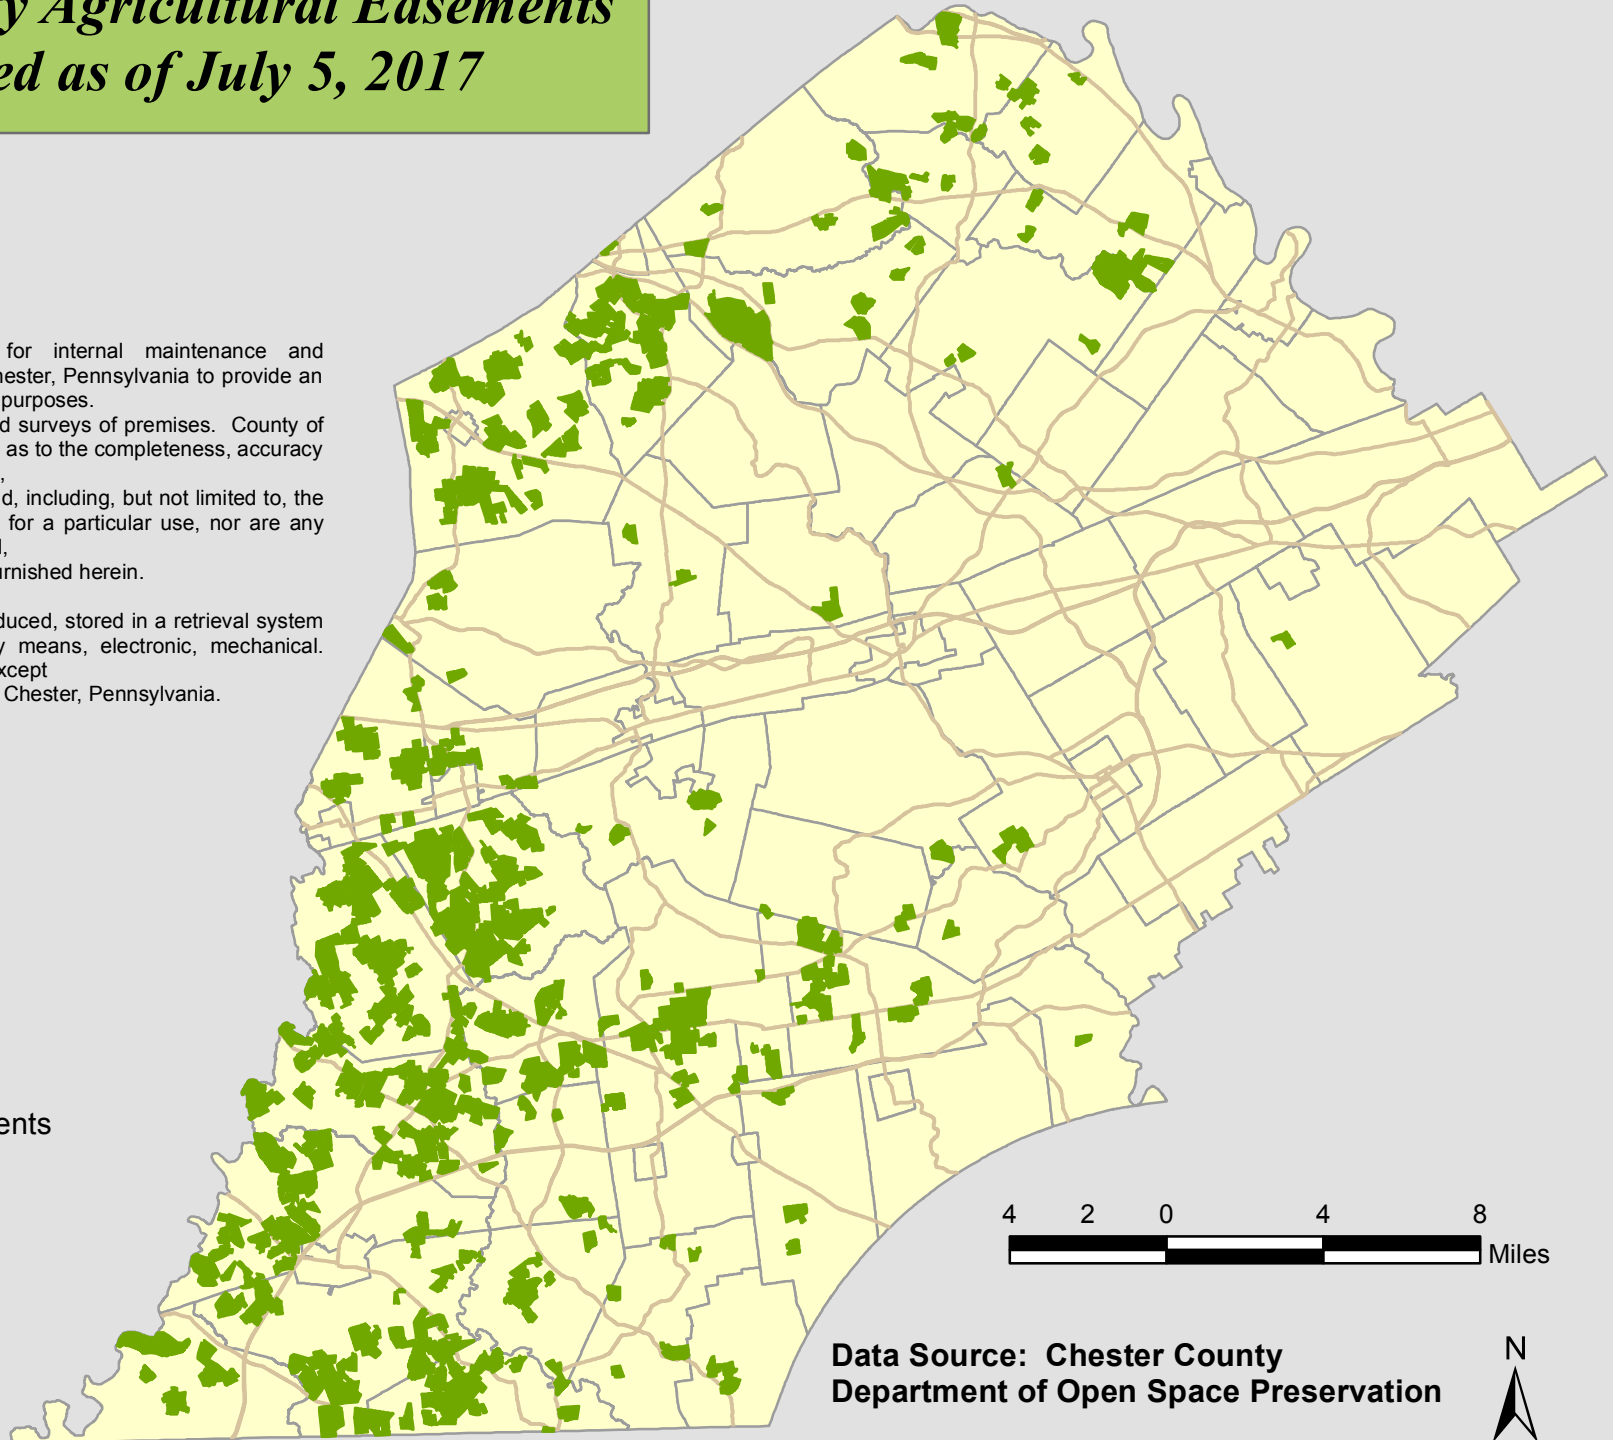

Chester County Agricultural Easements Completed as of July 5, 2017

This map was digitally compiled for internal maintenance and developmental use by the County of Chester, Pennsylvania to provide an index to parcels and for other reference purposes. Parcel lines do not represent actual field surveys of premises. County of Chester, Pennsylvania makes no claims as to the completeness, accuracy or content of any data contained hereon, and makes no representation of any kind, including, but not limited to, the warranties of merchantability or fitness for a particular use, nor are any such warranties to be implied or inferred, with respect to the information or data furnished herein.

Legend

-  Agricultural Easements
-  Major Roads
-  Municipalities

Data Source: Chester County
Department of Open Space Preservation