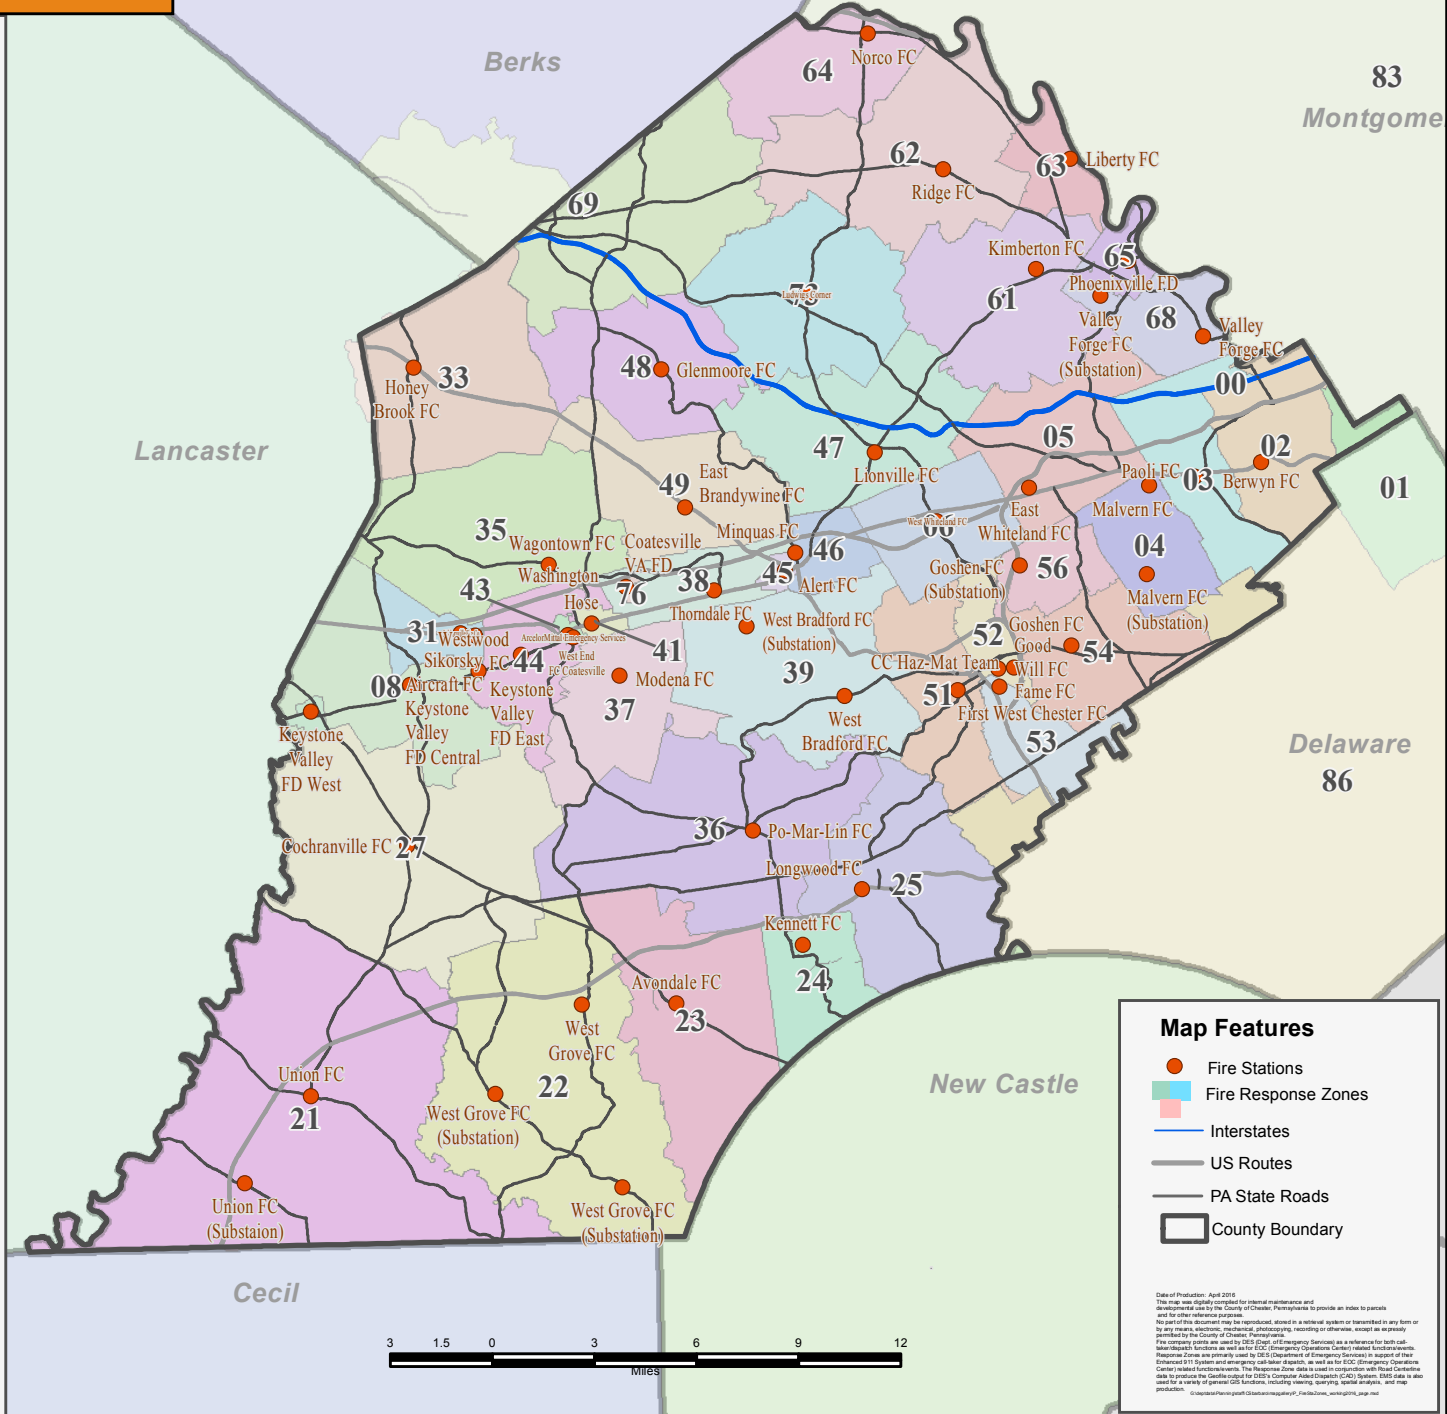

Fire Stations and Fire Response Zones

Planning Commission Map Gallery Series

Fire Zone	Fire Company Name
02	Berwyn FC
03	Paoli FC
04	Malvern FC
04	Malvern FC (Substation)
05	East Whiteland FC
06	West Whiteland FC
12	West Grove FC (Substation)
15	CC Haz-Mat Team
21	Union FC
21	Union FC (Substain)
22	West Grove FC
23	Avondale FC
24	Kennett FC
25	Longwood FC
26	Keystone Valley FD West
27	Cochranville FC
28	Keystone Valley FD Central
29	Keystone Valley FD East
31	Sadsburyville Fire Co
32	West Grove FC (Substation)
33	Honey Brook FC
35	Wagontown FC
36	Po-Mar-Lin FC
37	Modena FC
38	Thorndale FC
39	West Bradford FC (Substation)
39	West Bradford FC
41	Washington Hose
43	West End FC Coatesville
44	Westwood FC
45	Alert FC
46	Minquas FC
47	Lionville FC
48	Glenmoore FC
49	East Brandywine FC
51	First West Chester FC
52	Good Will FC
53	Fame FC
54	Goshen FC
56	Goshen FC (Substation)
61	Kimberton FC
62	Ridge FC
63	Liberty FC
64	Norco FC
65	Phoenixville FD
68	Valley Forge FC (Substation)
68	Valley Forge FC
69	Twin Valley FC
73	Ludwigs Corner