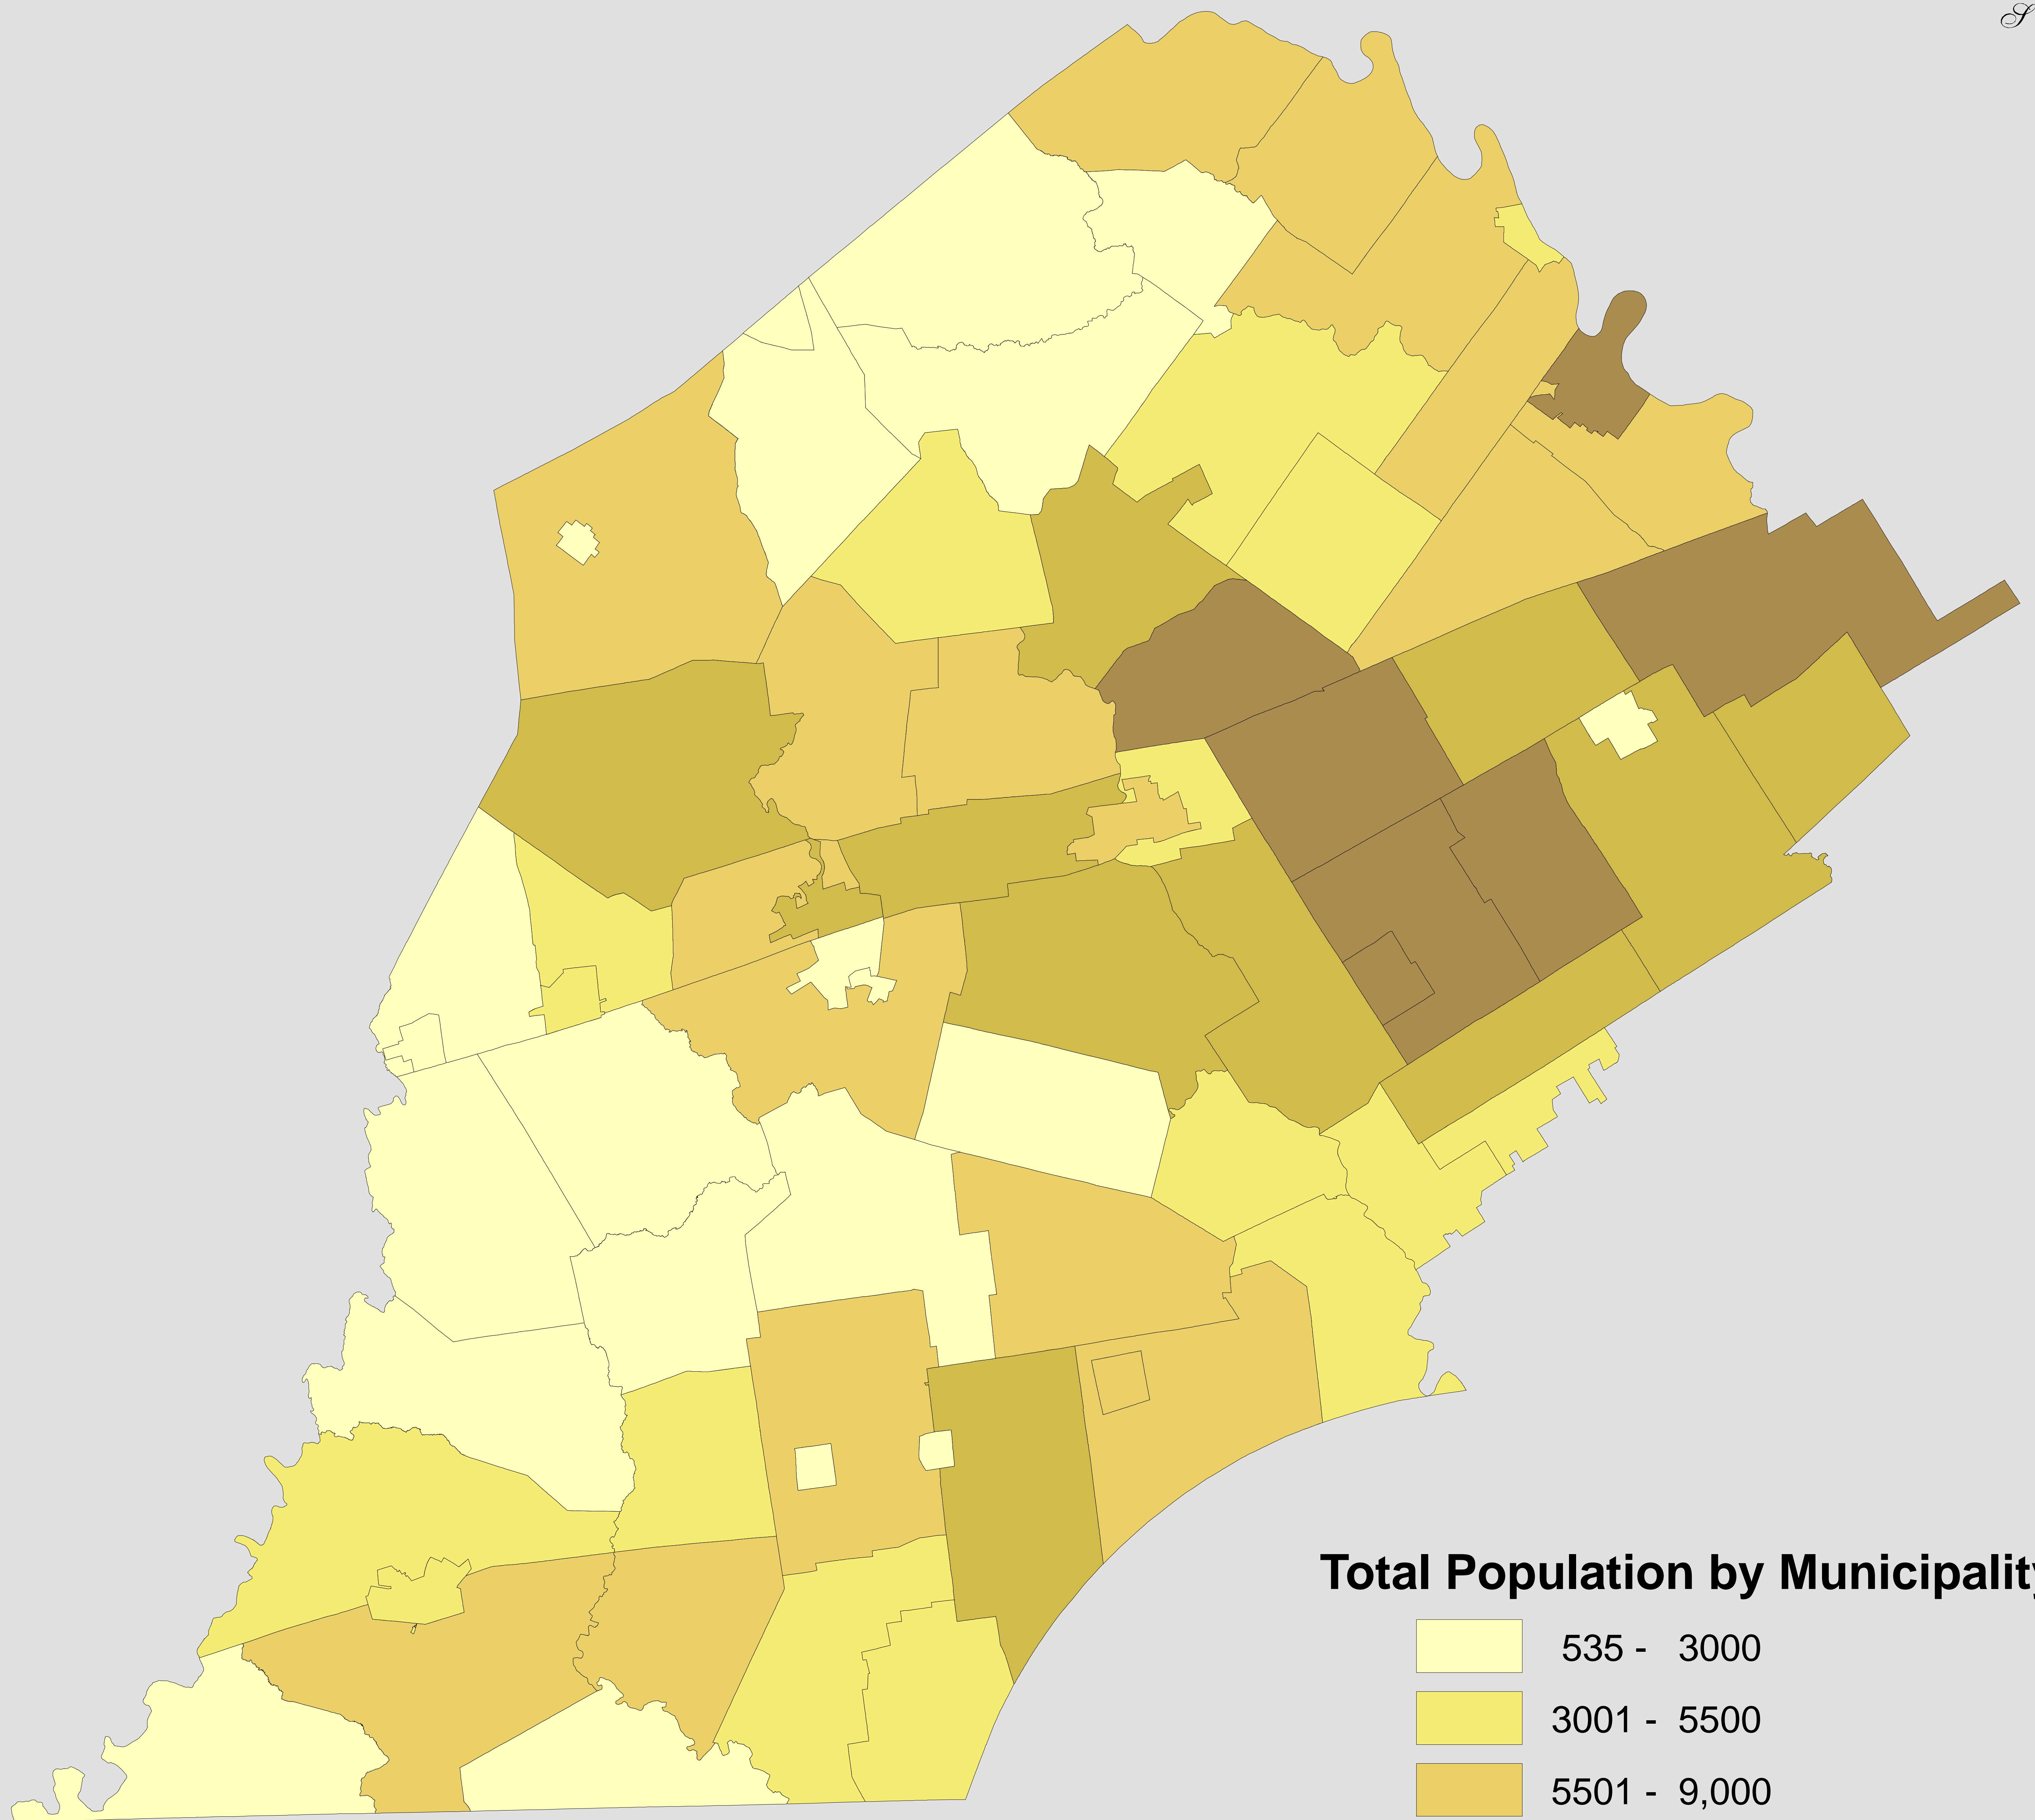

# Chester County Population for 2010

Planning Commission Map Series

## Total Population by Municipality

535 - 3000
3001 - 5500
5501 - 9,000
9,001 - 14,000
14,010 - 29,330

Map Prepared by:  
Chester County Planning Commission, 2015

Map Gallery  
<http://www.chesco.org/planning/mapgallery>

Data Source:

Population Counts from the US Bureau of Census, 2010