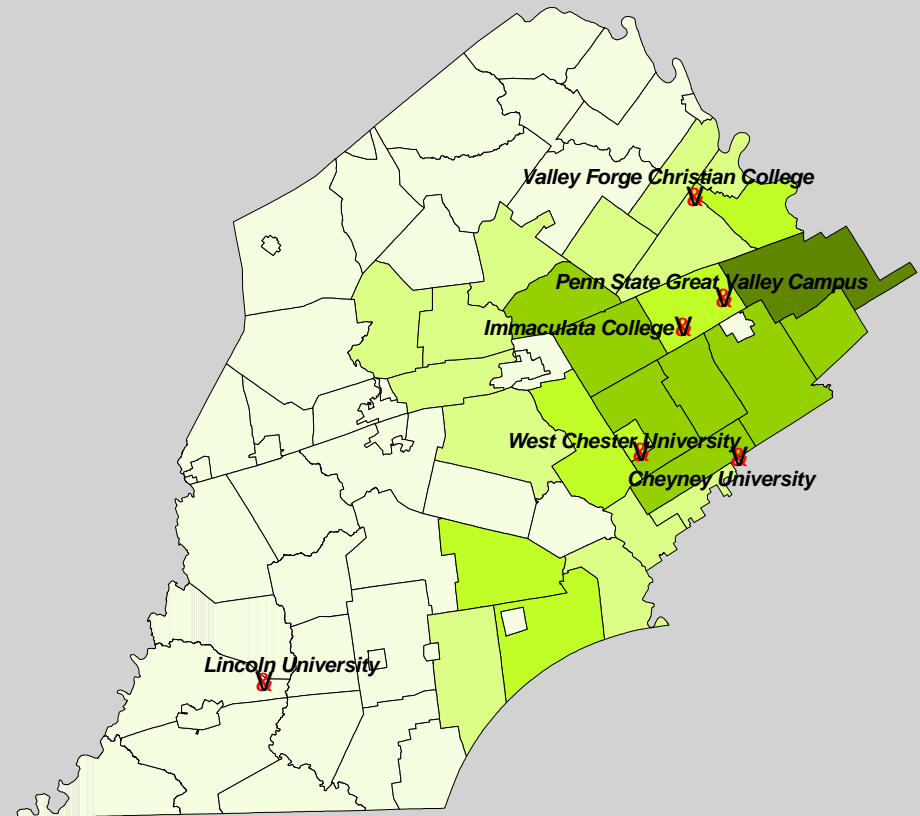

Residents with a Graduate Degree

Legend	
	Colleges and Universities
College Degrees of Residents Age 25 or Older	
	1 - 500
	501 - 1000
	1001 - 1500
	1501 - 3000
	3001 - 10000

10 0 10 Miles

Data Sources:
2000 Census Data
Chester County Department of Land Records

Map Created By:
Chester County Planning Commission, 2002