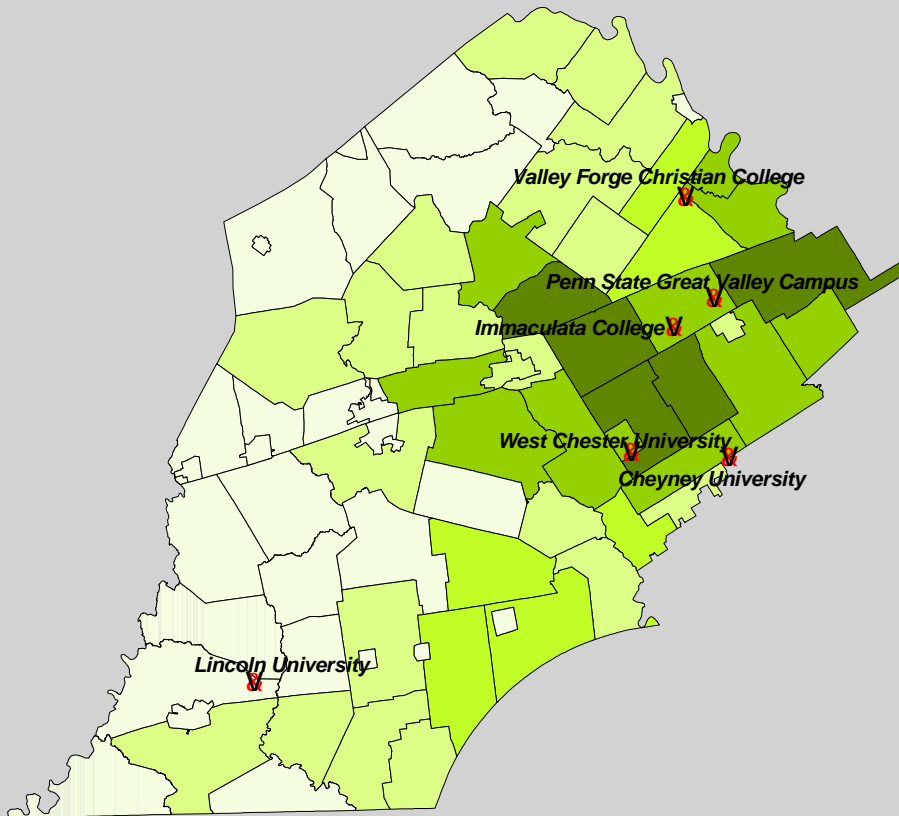

Education Levels of Chester County Residents and their Proximity to Colleges and Universities

Chester County Planning Commission Map Series

Residents with a Bachelor degree