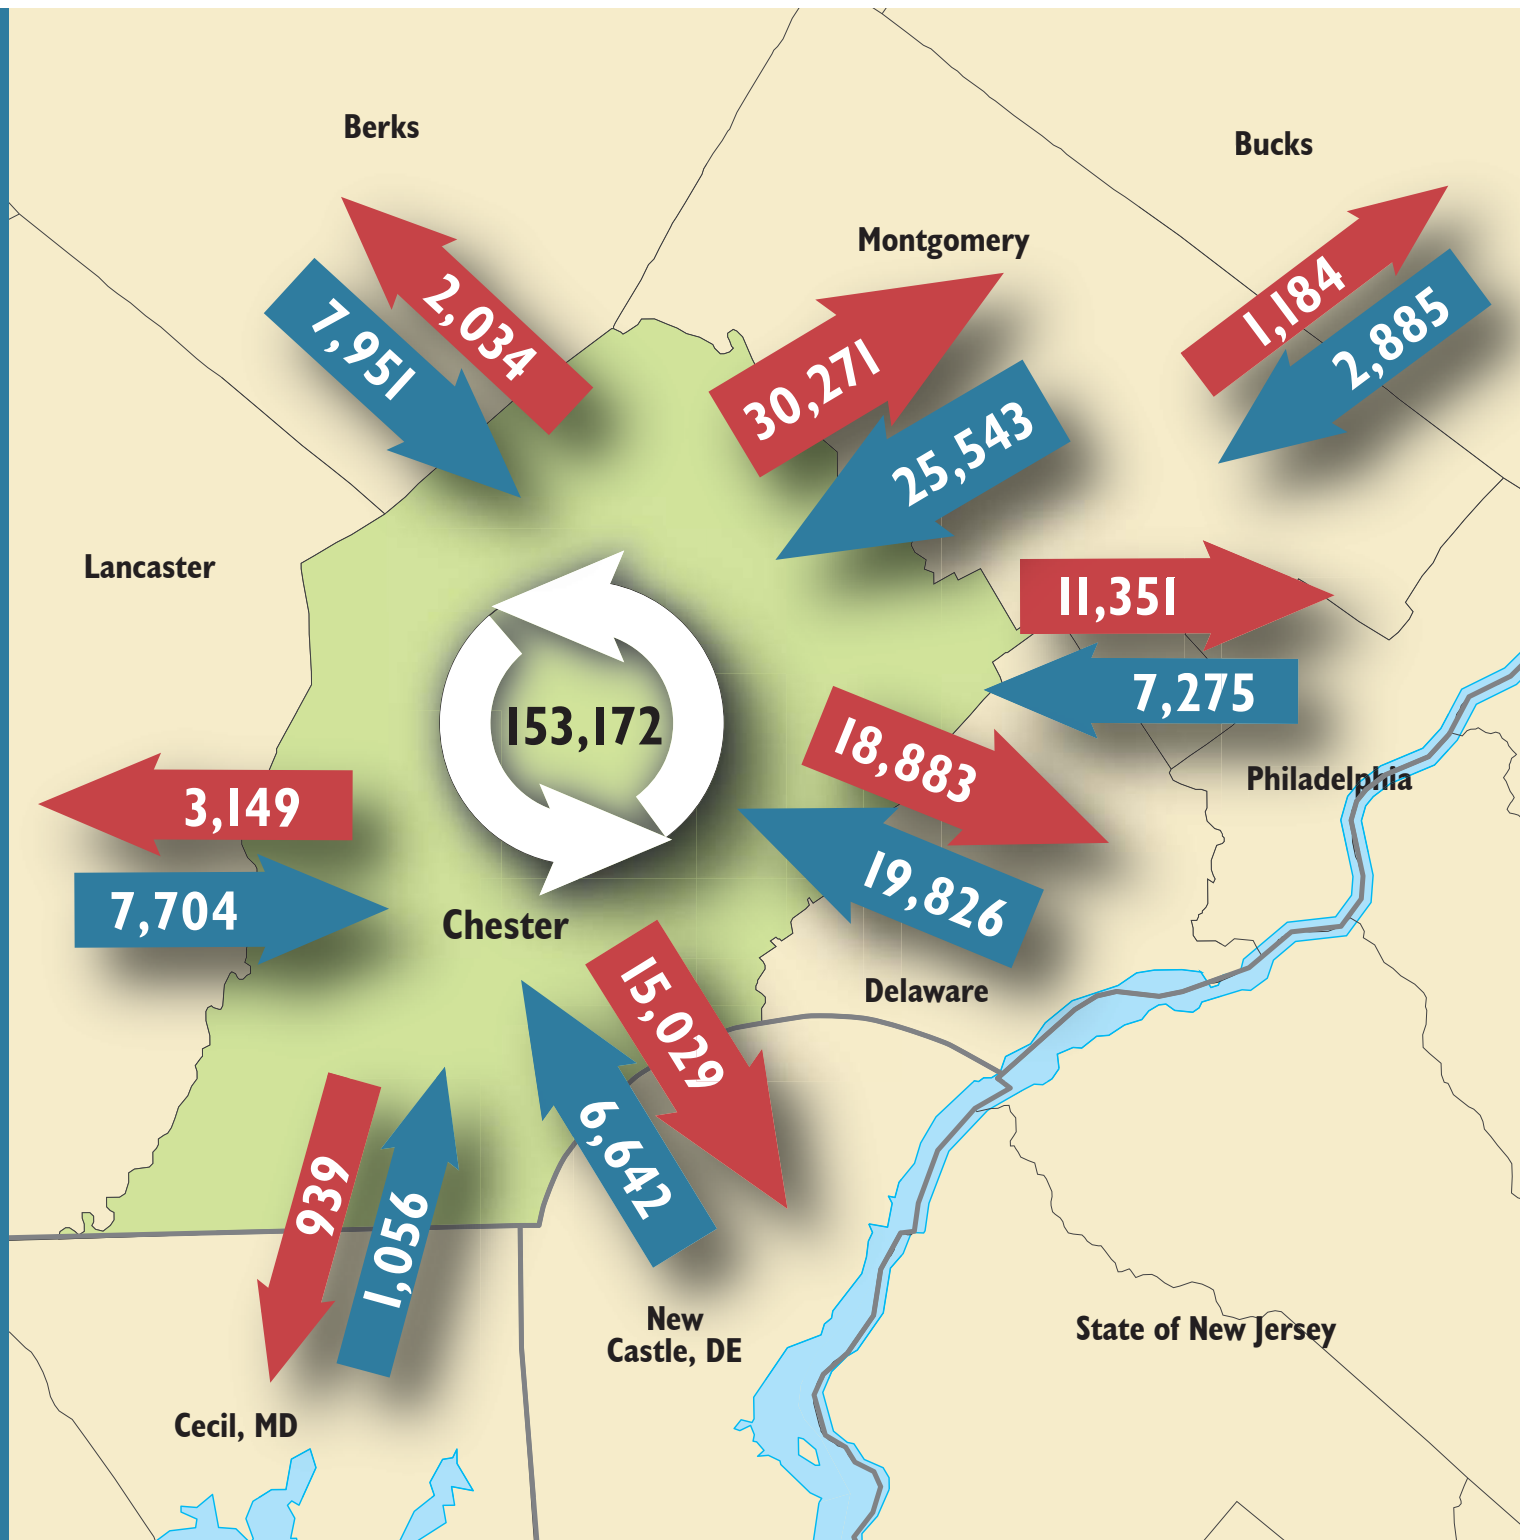

County Work Trip Patterns 2006–2010

Commuters to and from Chester County

Source: US Census, Census Transportation Planning Package, 2006–2010.

County Work Trip Patterns 2006–2010

Combined daily one-way work trips between Chester County community regions

Source: US Census, Census Transportation Planning Package, 2006–2010.