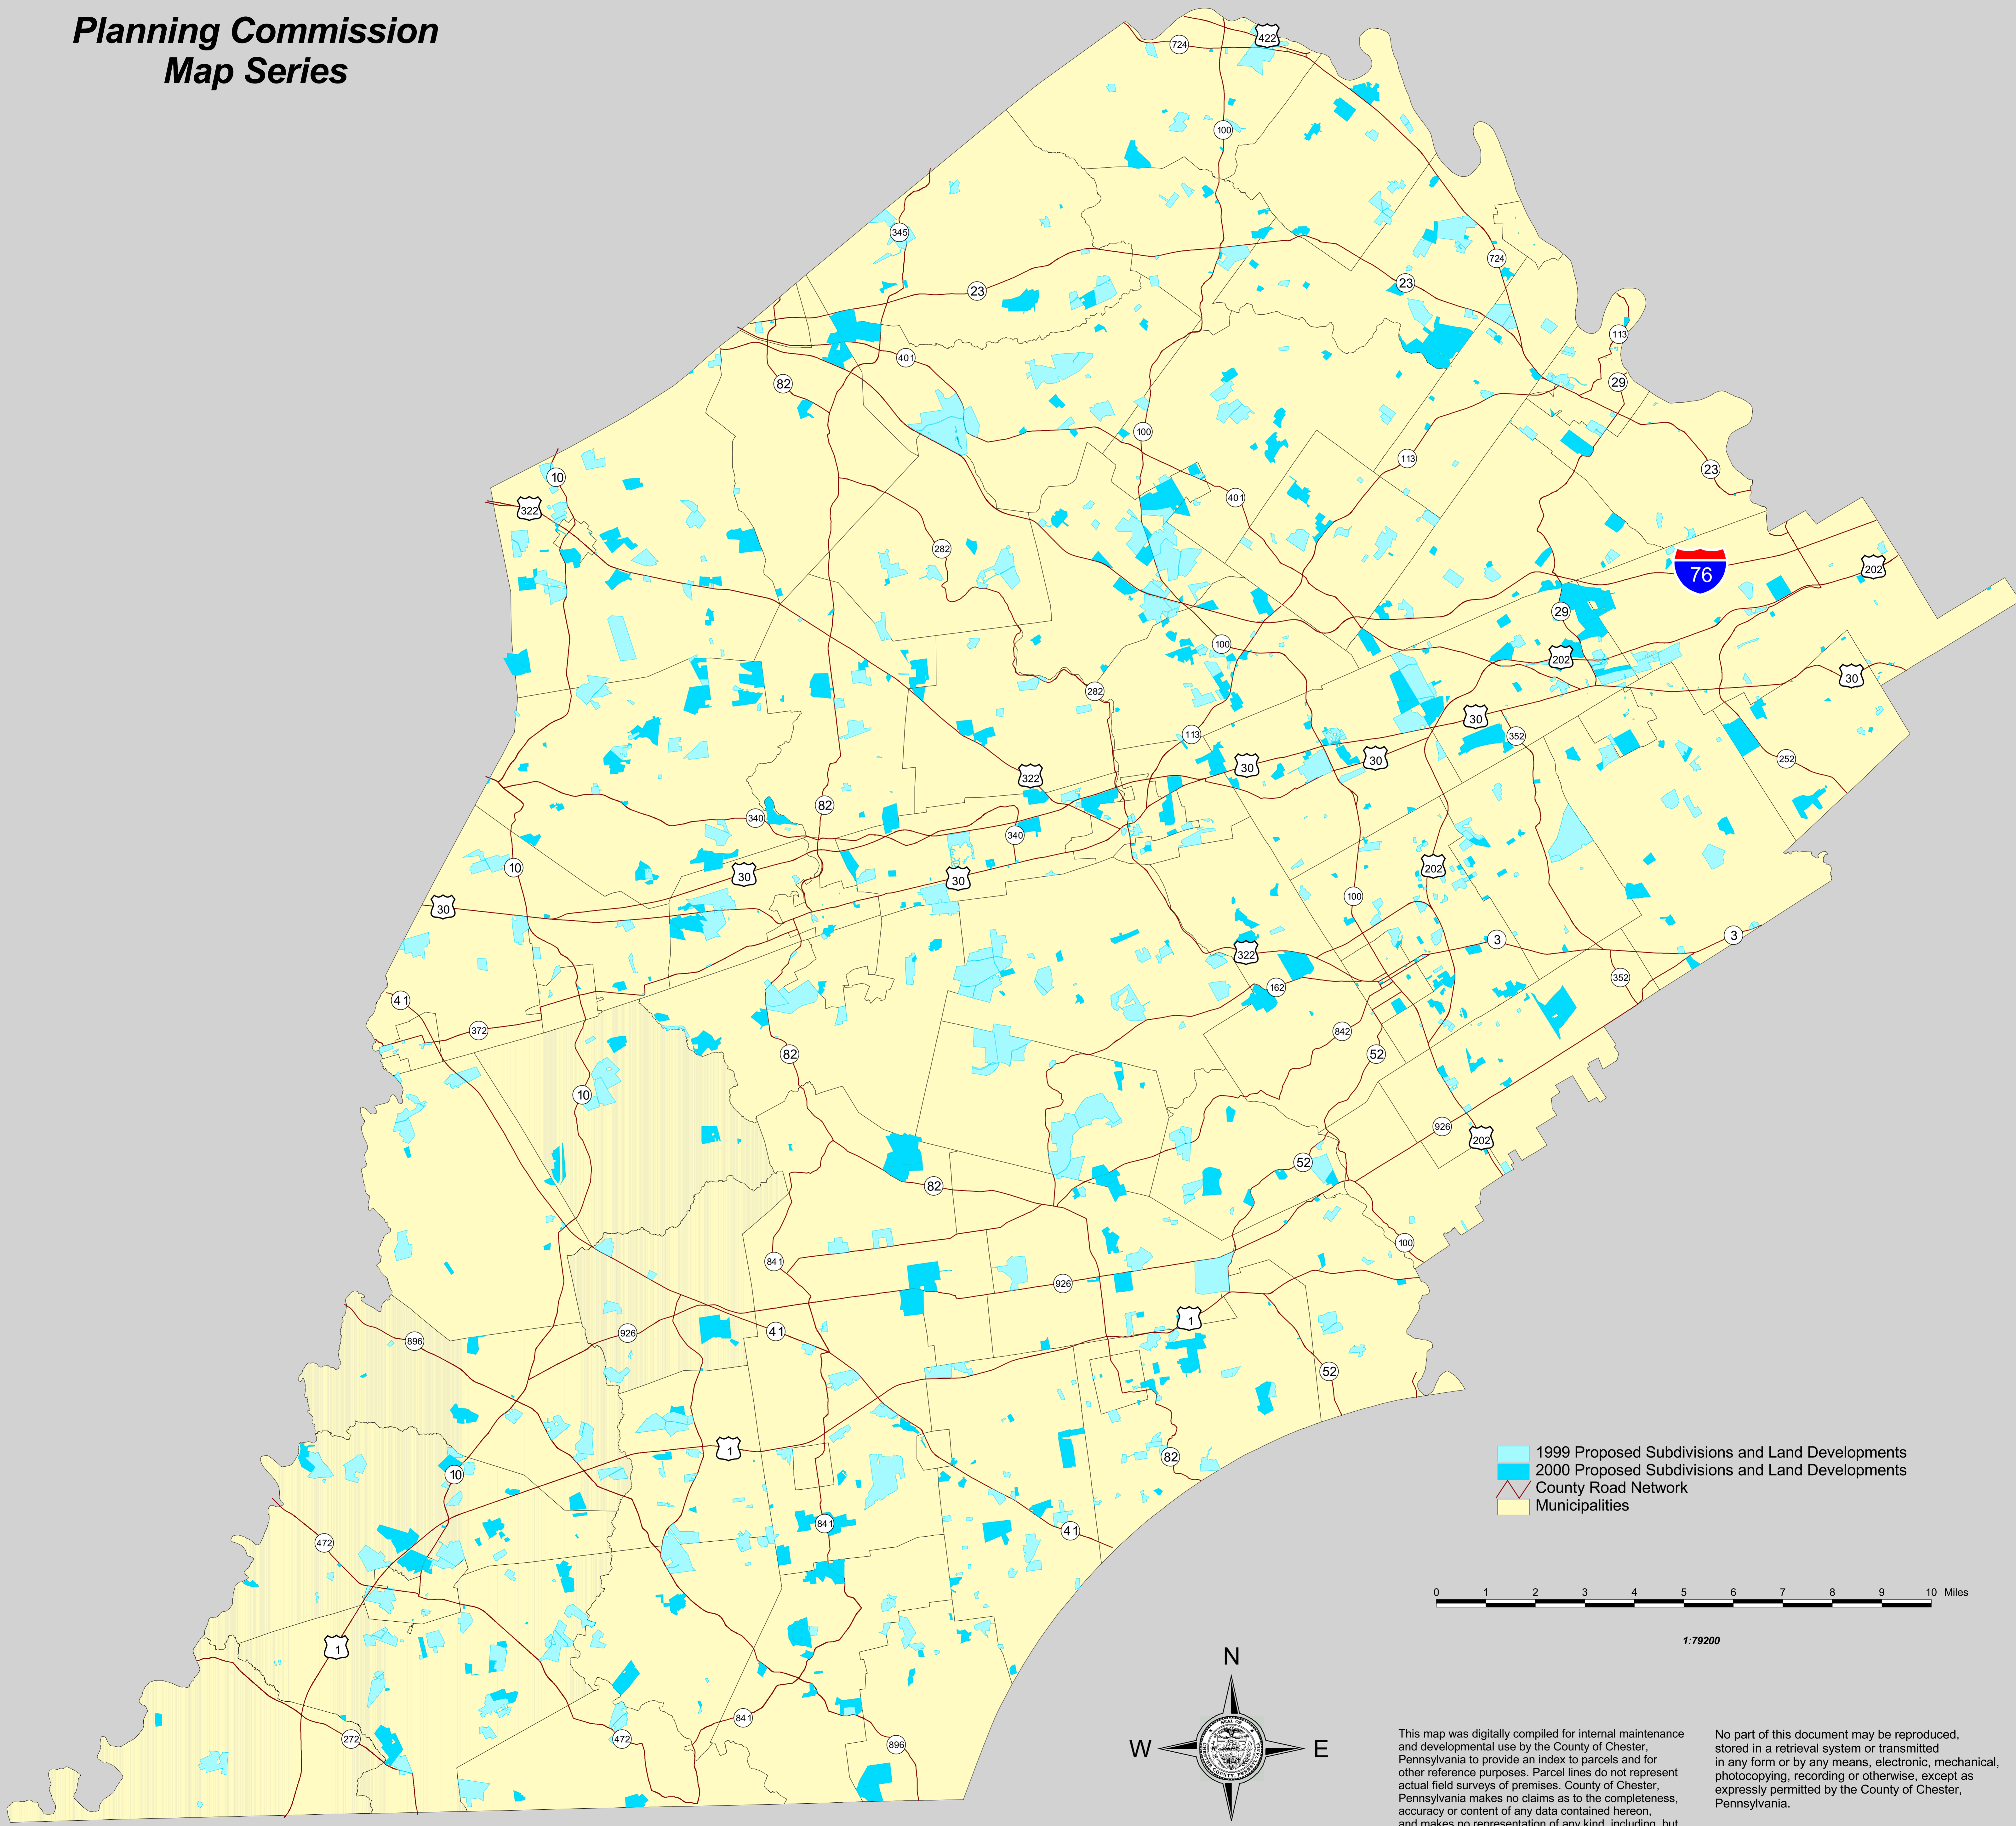

Proposed Subdivisions and Land Developments 1999 and 2000

Planning Commission
Map Series

No part of this document may be reproduced, stored in a retrieval system or transmitted in any form or by any means, electronic, mechanical, photocopying, recording or otherwise, except as expressly permitted by the County of Chester, Pennsylvania.