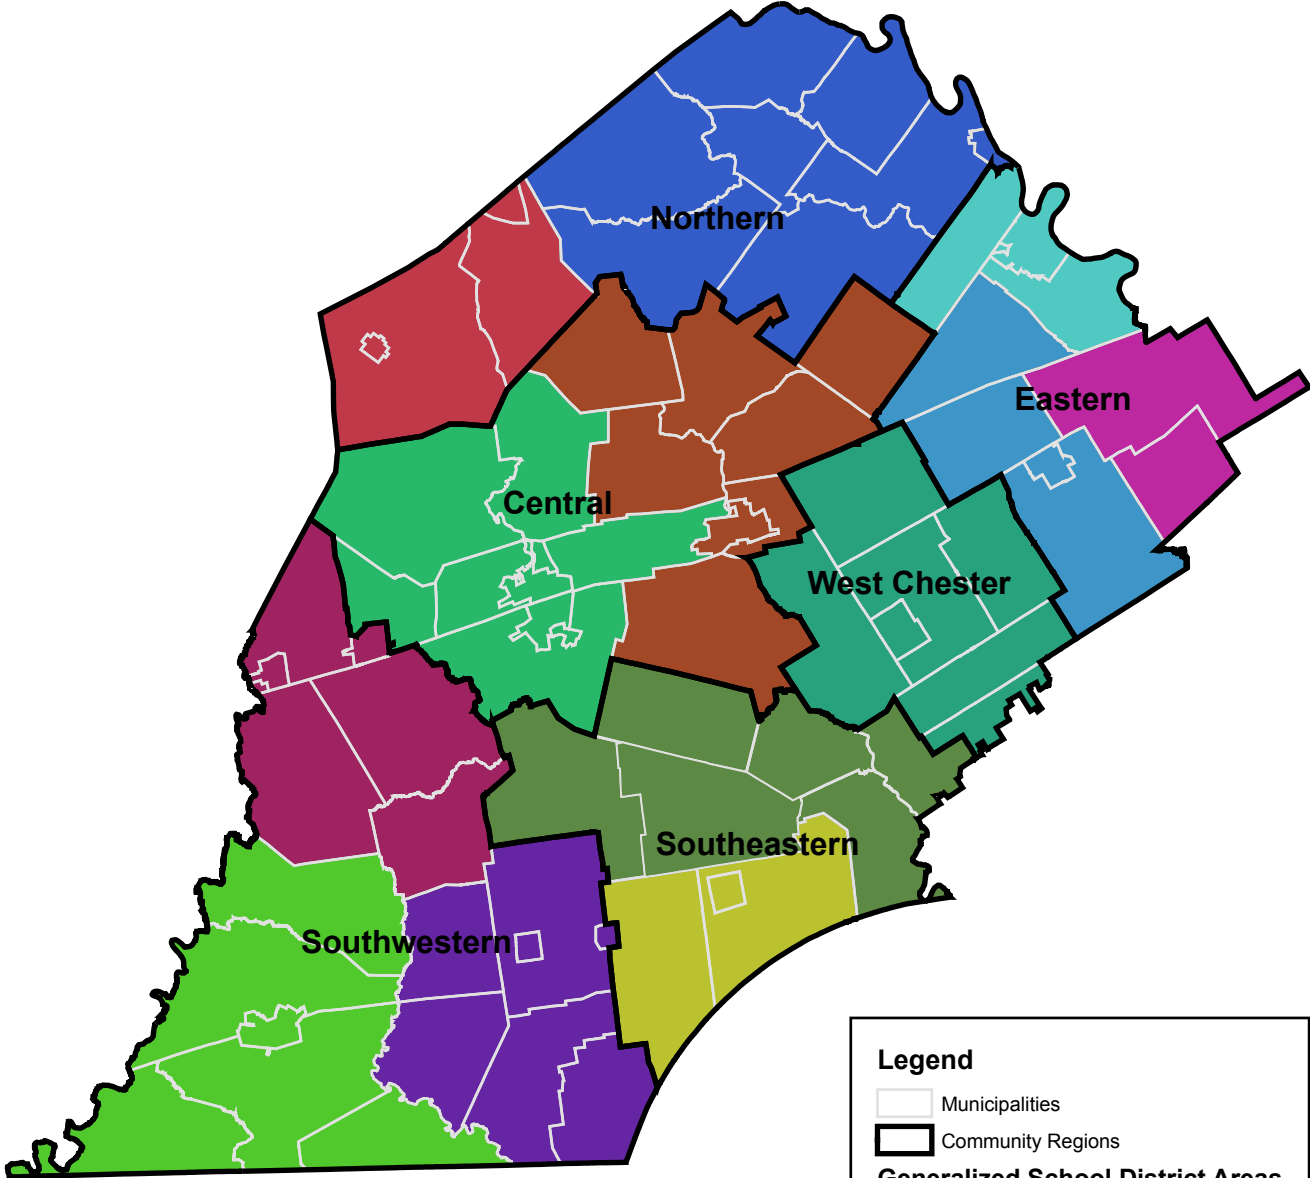

Chester County

1 inch equals 6 miles

Legend

- Municipalities
- Community Regions

Generalized School District Areas

- Avon Grove School District
- Coatesville School District
- Downingtown School District
- Great Valley School District
- Kennett Consolidated School District
- Octorara Area School District
- Owen J Roberts School District
- Oxford Area School District
- Phoenixville Area School District
- Tredyffrin-Easttown School District
- Twin Valley School District
- Unionville-Chadds Ford School District
- West Chester School District

Data Source: Community Regions- Chester County Planning Commission 2007.
 Generalized School District Areas- As interpreted by Chester County Planning Commission 2007.
 Municipalities- Chester County GIS 2006.