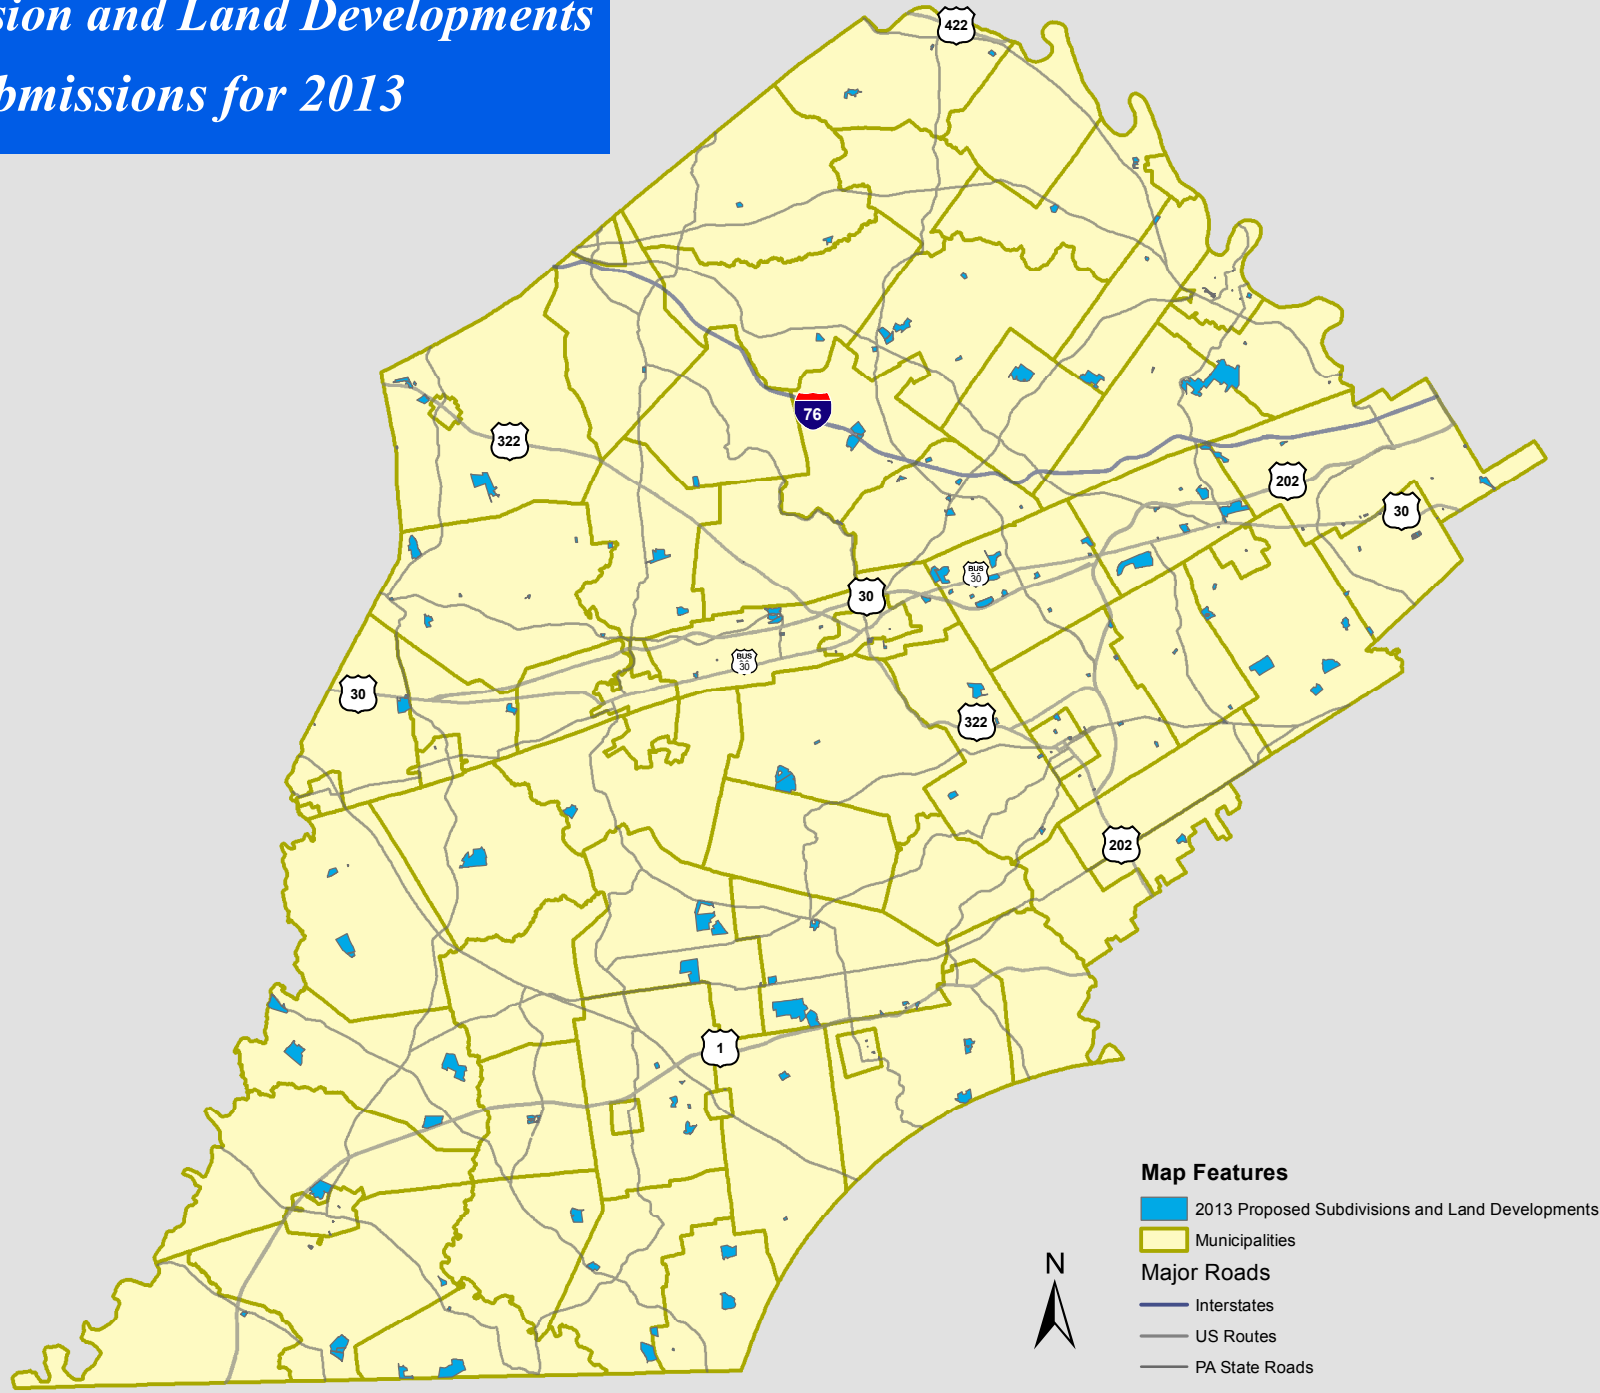

Proposed Subdivision and Land Developments Plan Submissions for 2013

Planning Commission
Map Series

Map Features

- 2013 Proposed Subdivisions and Land Developments
- Municipalities
- Major Roads
 - Interstates
 - US Routes
 - PA State Roads

Data Sources:
CCPC Act 247 Database, 2013

Prepared by:
Chester County Planning Commission, 2013