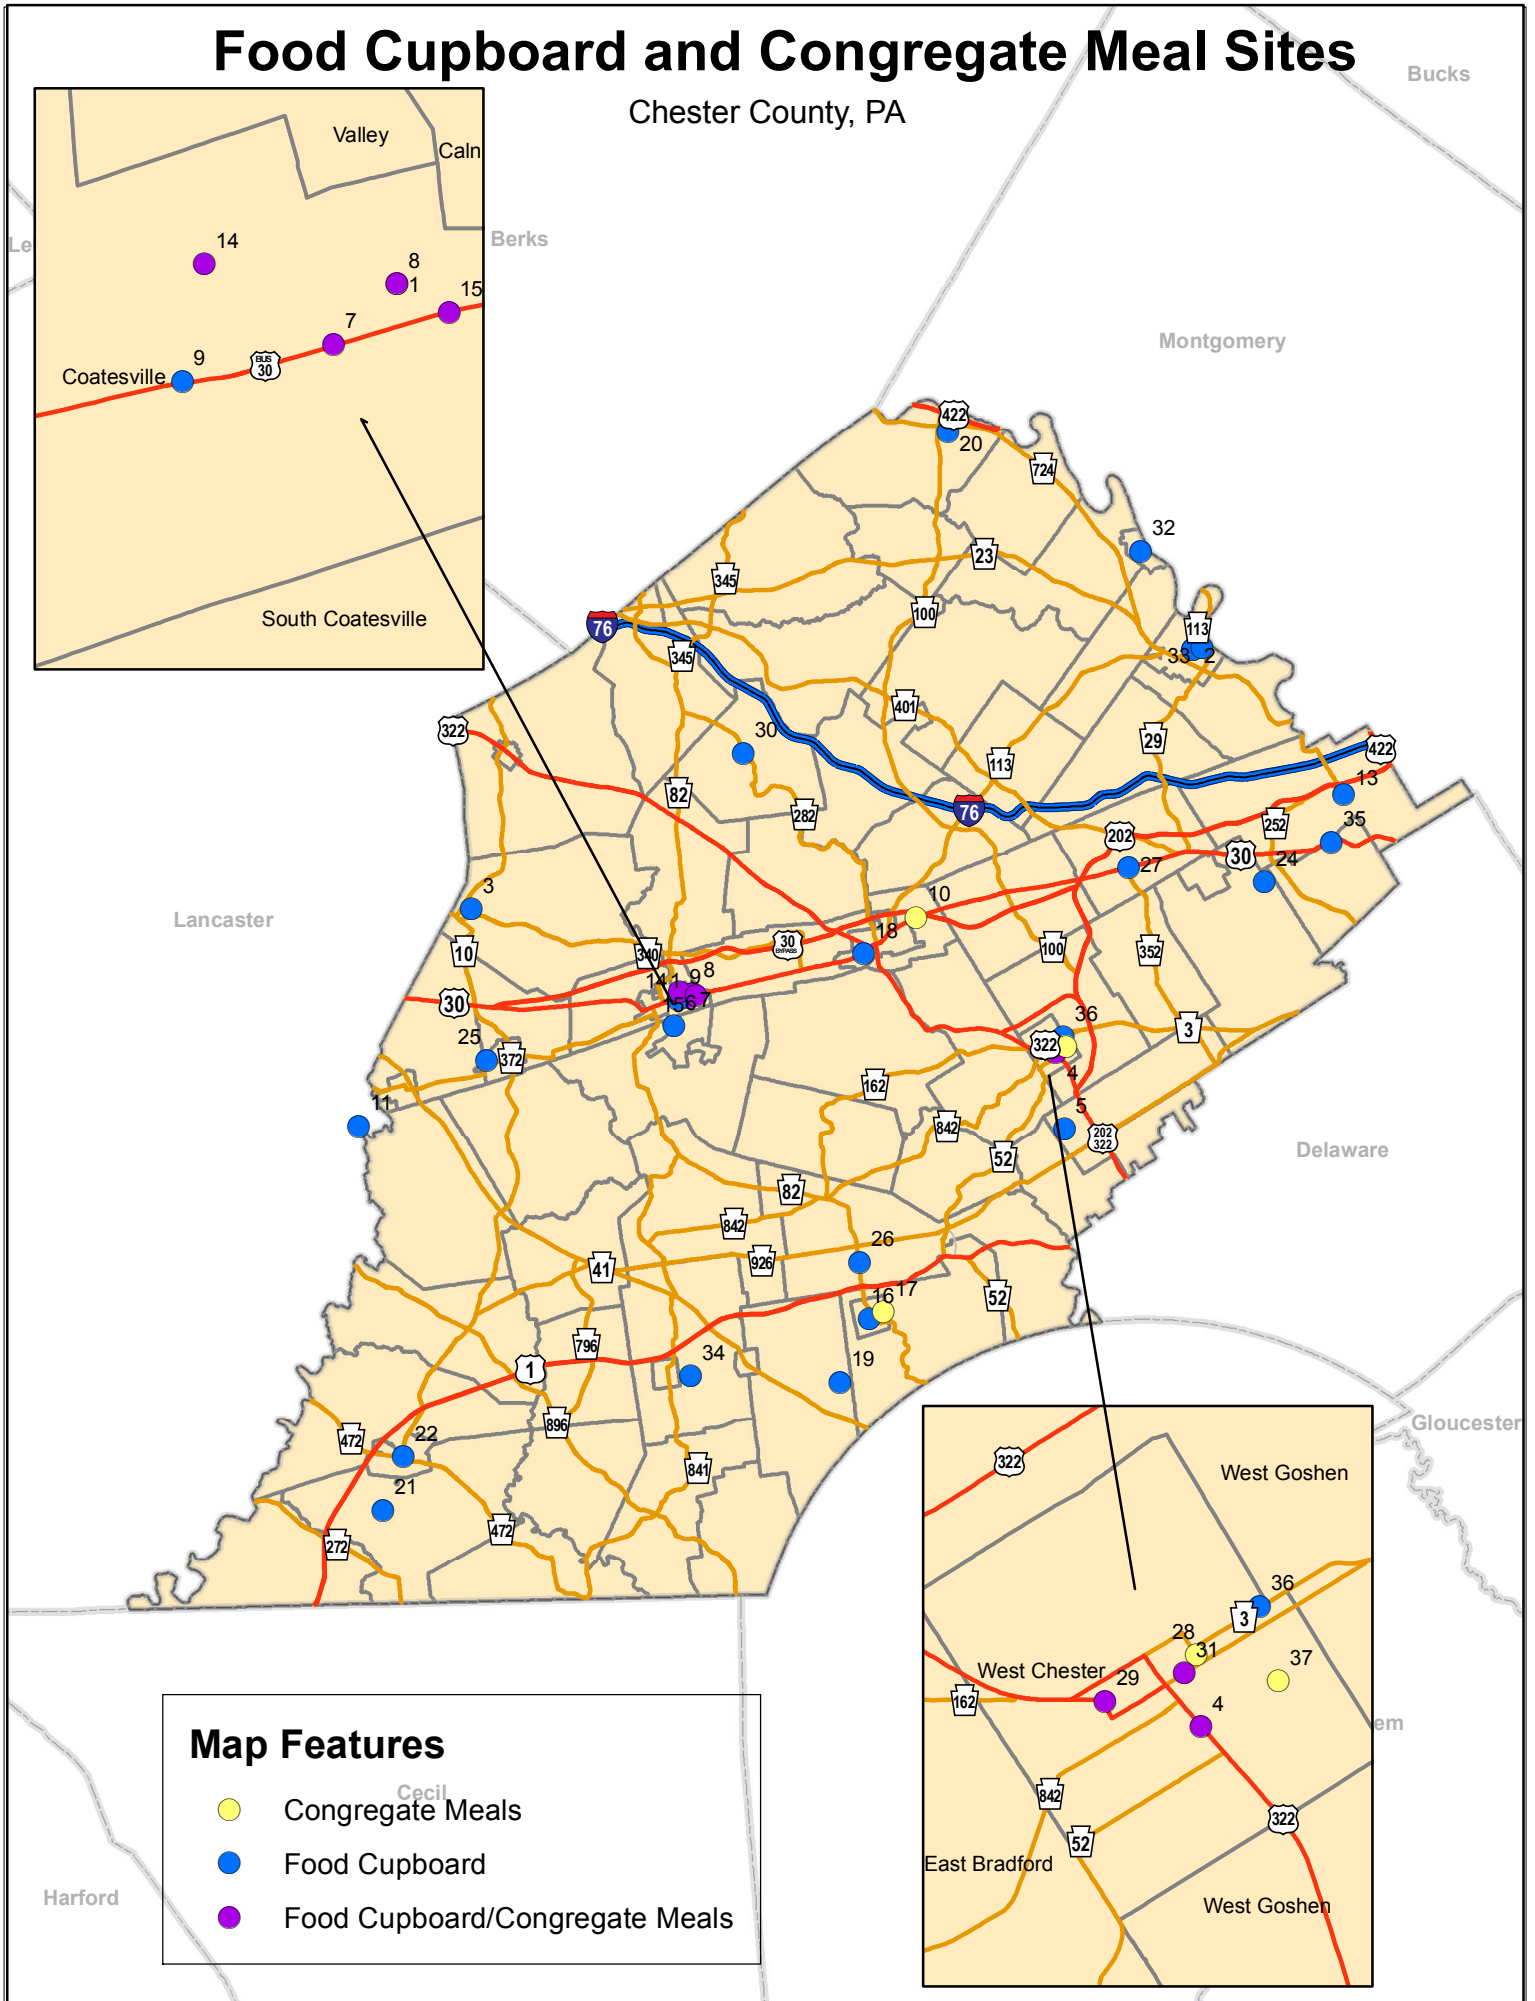

Food Cupboard and Congregate Meal Sites

Chester County, PA

Bucks

Map Features

- Congregate Meals
- Food Cupboard
- Food Cupboard/Congregate Meals

Food Cupboard and Congregate Meal Locations

#	Organization	Address	City	Zip
1	Atkinson Shelter	820 Chestnut Street	Coatesville	19320
2	Baptist Church of Phoenixville	248 Church St	Phoenixville	19460
3	Blessing House	197 Leary Rd.	Honeybrook	19344
4	Church of the Holy Trinity	High and Union Streets	West Chester	19382
5	Church of The Loving Shephard	1066 S. New St.	West Chester	19382
6	Coatesville Community Food Co-Op	800 S. First Avenue	Coatesville	19320
7	Coatesville Salvation Army	669 E. Lincoln Hwy.	Coatesville	19320
8	Coatesville Soup Kitchen	825 East Chestnut St.	Coatesville	19320
9	CYWA	423 E. Lincoln Hwy.	Coatesville	19320
10	Downingtown Senior Center	983 E. Lancaster Ave. Condo 3A	Downingtown	19335
11	Freedom Life Christian Center	447 Noble Rd.	Christiana	17509
12	Good Samaritan Food Pantry	212 W. Lancaster Ave.	Paoli	19301
13	Great Valley Food Cupboard	945 North Valley Forge Rd	Devon	19333
14	Holy Tabernacle Soup Kitchen	533 Coates St.	Coatesville	19320
15	Jubilee Evangelist Church	920 E. Lincoln Hwy.	Coatesville	19320
16	Kennett Area Community Services	136 W. Cedar St.	Kennett Square	19348
17	Kennett Senior Center	427 S. Walnut St	Kennett Square	19348
18	Lord's Pantry of Downingtown	141 E. Lancaster Ave.	Downingtown	19335
19	Mission Santa Maria	PO Box 1019 St. Rocco Ctr, 9016 Gap-Newport Pike	Avondale	19311
20	North Coventry Food Pantry	845 S. Hanover St.	Pottstown	19465
21	Oxford Church of God	198 Barnsley Rd.	Oxford	19363
22	Oxford Neighborhood Services	35 N. 3rd St.	Oxford	19363
23	Phoenixville Area Community	257 Church St.	Phoenixville	19460